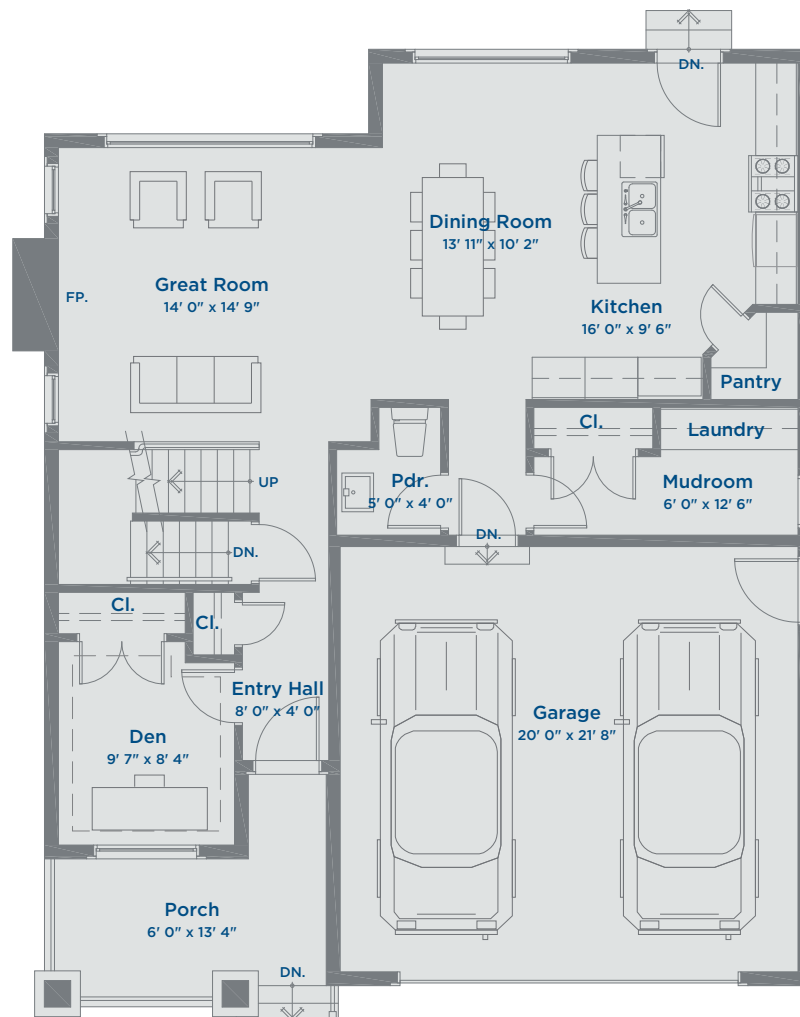

The Alexandria SINGLE FAMILY HOME

THE MEADOWS
AN ARBUTUS COMMUNITY

1910 SQ FT | 3 BEDROOMS | 2.5 BATHROOMS | DEN & BONUS ROOM

Lower Floor 965 Sq Ft

The Alexandria SINGLE FAMILY HOME

THE MEADOWS
AN ARBUTUS COMMUNITY

1910 SQ FT | 3 BEDROOMS | 2.5 BATHROOMS | DEN & BONUS ROOM

Main Floor 963 Sq Ft

The Alexandria SINGLE FAMILY HOME

THE MEADOWS
AN ARBUTUS COMMUNITY

1910 SQ FT | 3 BEDROOMS | 2.5 BATHROOMS | DEN & BONUS ROOM

Upper Floor 947 Sq Ft