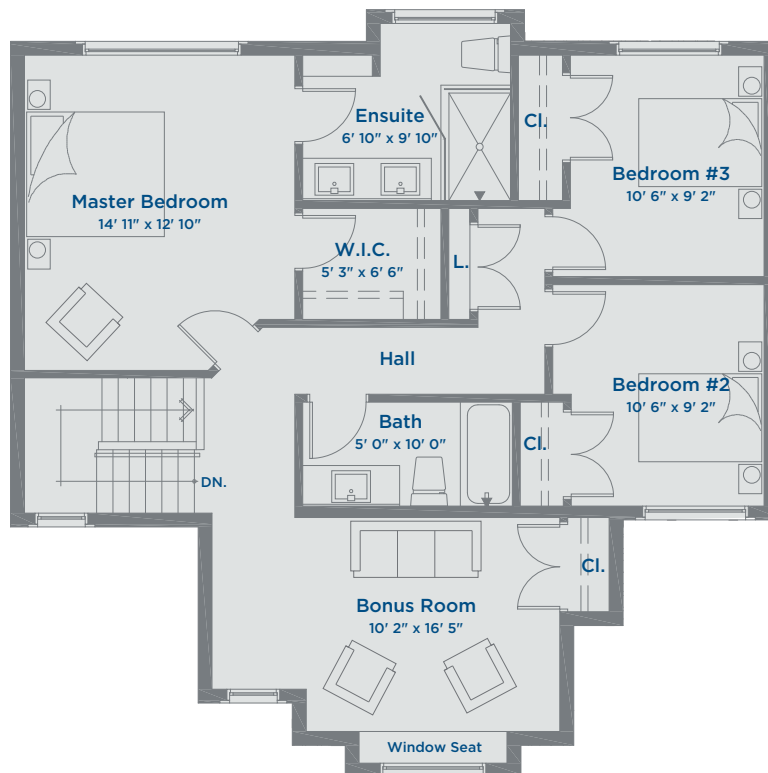

The Alexandria SINGLE FAMILY HOME

THE MEADOWS
AN ARBUTUS COMMUNITY

1910 SQ FT | 3 BEDROOMS | 2.5 BATHROOMS | DEN & BONUS ROOM

Lower Floor 965 Sq Ft

The Alexandria SINGLE FAMILY HOME

THE MEADOWS
AN ARBUTUS COMMUNITY

1910 SQ FT | 3 BEDROOMS | 2.5 BATHROOMS | DEN & BONUS ROOM

Main Floor 963 Sq Ft

The Alexandria SINGLE FAMILY HOME

THE MEADOWS
AN ARBUTUS COMMUNITY

1910 SQ FT | 3 BEDROOMS | 2.5 BATHROOMS | DEN & BONUS ROOM

Upper Floor 947 Sq Ft