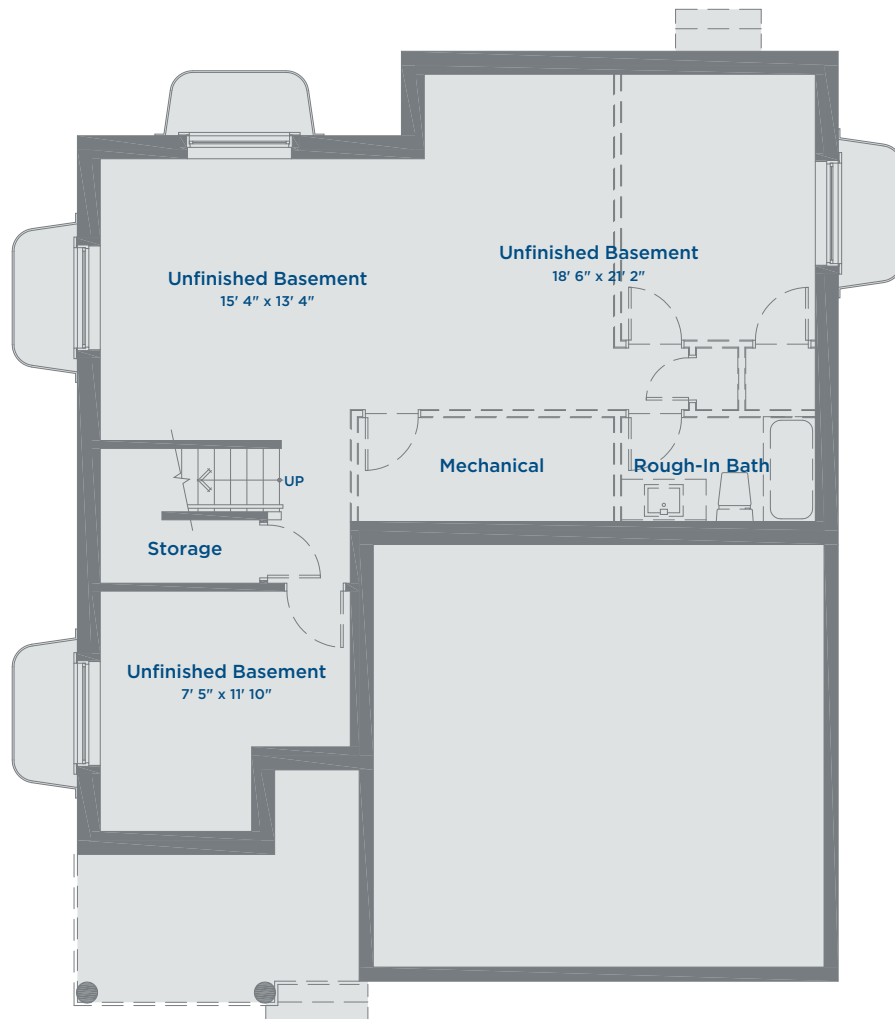

The Alexandria SINGLE FAMILY HOME

THE MEADOWS
AN ARBUTUS COMMUNITY

1910 SQ FT | 3 BEDROOMS | 2.5 BATHROOMS | DEN & BONUS ROOM

Lower Floor 965 Sq Ft

The Alexandria SINGLE FAMILY HOME

THE MEADOWS
AN ARBUTUS COMMUNITY

1910 SQ FT | 3 BEDROOMS | 2.5 BATHROOMS | DEN & BONUS ROOM

Main Floor 963 Sq Ft

The Alexandria SINGLE FAMILY HOME

THE MEADOWS
AN ARBUTUS COMMUNITY

1910 SQ FT | 3 BEDROOMS | 2.5 BATHROOMS | DEN & BONUS ROOM

Upper Floor 947 Sq Ft