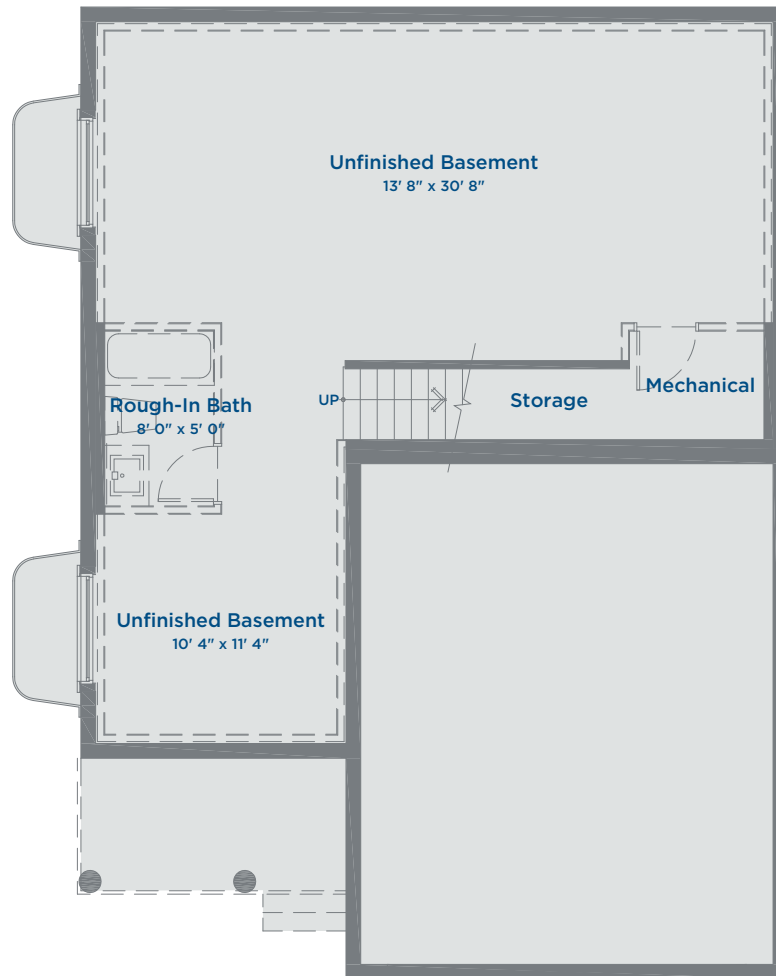

# The Charles SINGLE FAMILY HOME

1891 SQ FT | 4 BEDROOMS | 2.5 BATHROOMS | DEN

THE MEADOWS  
AN ARBUTUS COMMUNITY

Lower Floor 808 Sq Ft

# The Charles SINGLE FAMILY HOME

1891 SQ FT | 4 BEDROOMS | 2.5 BATHROOMS | DEN

THE MEADOWS  
AN ARBUTUS COMMUNITY

Main Floor 823 Sq Ft

# The Charles SINGLE FAMILY HOME

1891 SQ FT | 4 BEDROOMS | 2.5 BATHROOMS | DEN

THE MEADOWS  
AN ARBUTUS COMMUNITY

Upper Floor 1068 Sq Ft