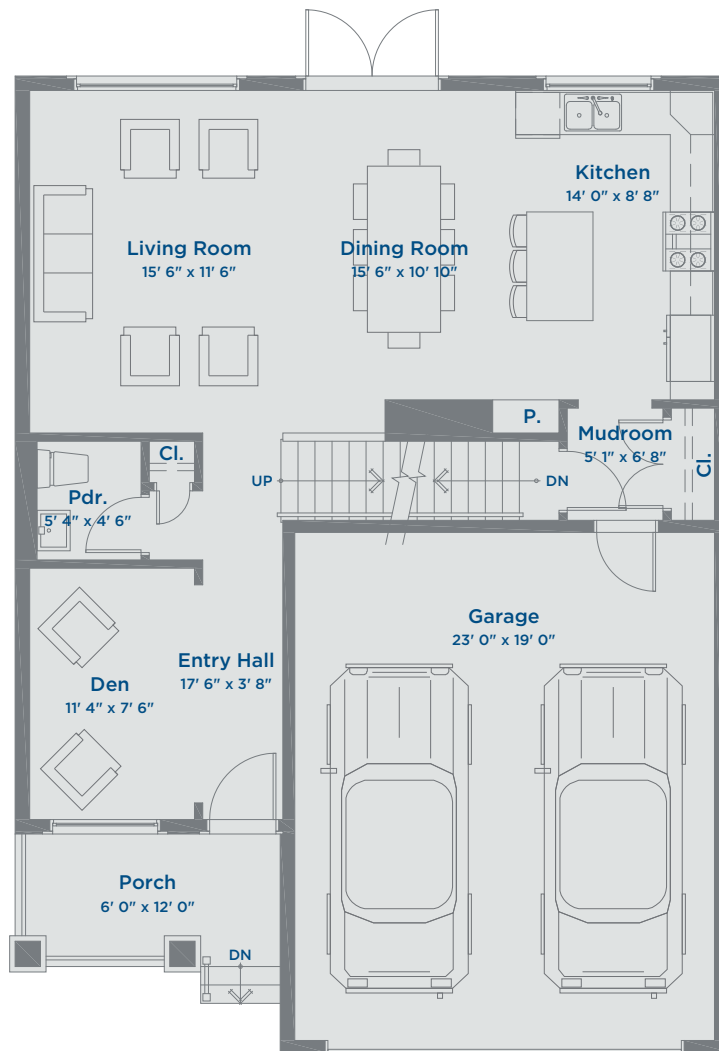

# The Charles SINGLE FAMILY HOME

1891 SQ FT | 4 BEDROOMS | 2.5 BATHROOMS | DEN

THE MEADOWS  
AN ARBUTUS COMMUNITY

Lower Floor 808 Sq Ft

# The Charles SINGLE FAMILY HOME

1891 SQ FT | 4 BEDROOMS | 2.5 BATHROOMS | DEN

THE MEADOWS  
AN ARBUTUS COMMUNITY

Main Floor 823 Sq Ft

# The Charles SINGLE FAMILY HOME

1891 SQ FT | 4 BEDROOMS | 2.5 BATHROOMS | DEN

THE MEADOWS  
AN ARBUTUS COMMUNITY

Upper Floor 1068 Sq Ft