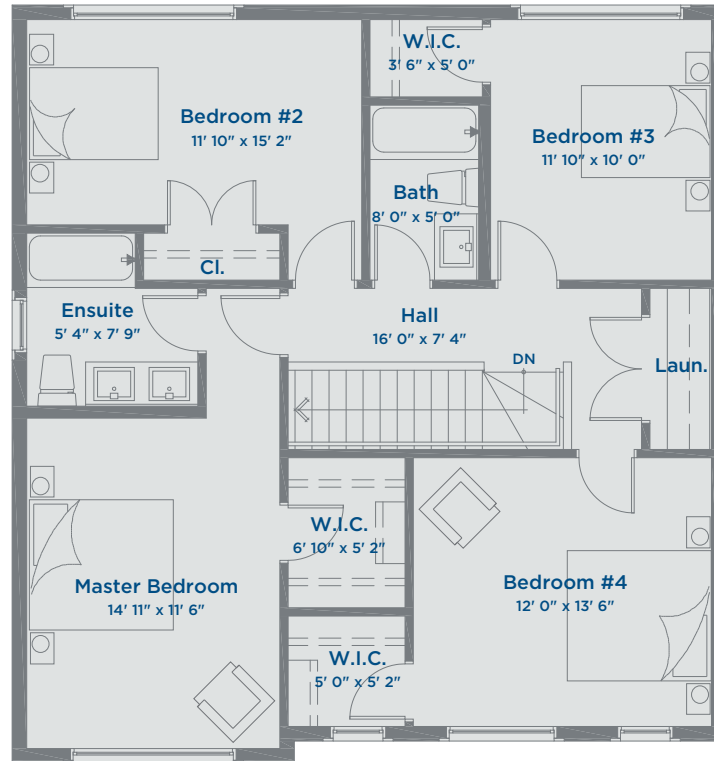

# The Charles SINGLE FAMILY HOME

1891 SQ FT | 4 BEDROOMS | 2.5 BATHROOMS | DEN

THE MEADOWS  
AN ARBUTUS COMMUNITY

Lower Floor 808 Sq Ft

# The Charles SINGLE FAMILY HOME

1891 SQ FT | 4 BEDROOMS | 2.5 BATHROOMS | DEN

THE MEADOWS  
AN ARBUTUS COMMUNITY

Main Floor 823 Sq Ft

# The Charles SINGLE FAMILY HOME

1891 SQ FT | 4 BEDROOMS | 2.5 BATHROOMS | DEN

THE MEADOWS  
AN ARBUTUS COMMUNITY

Upper Floor 1068 Sq Ft