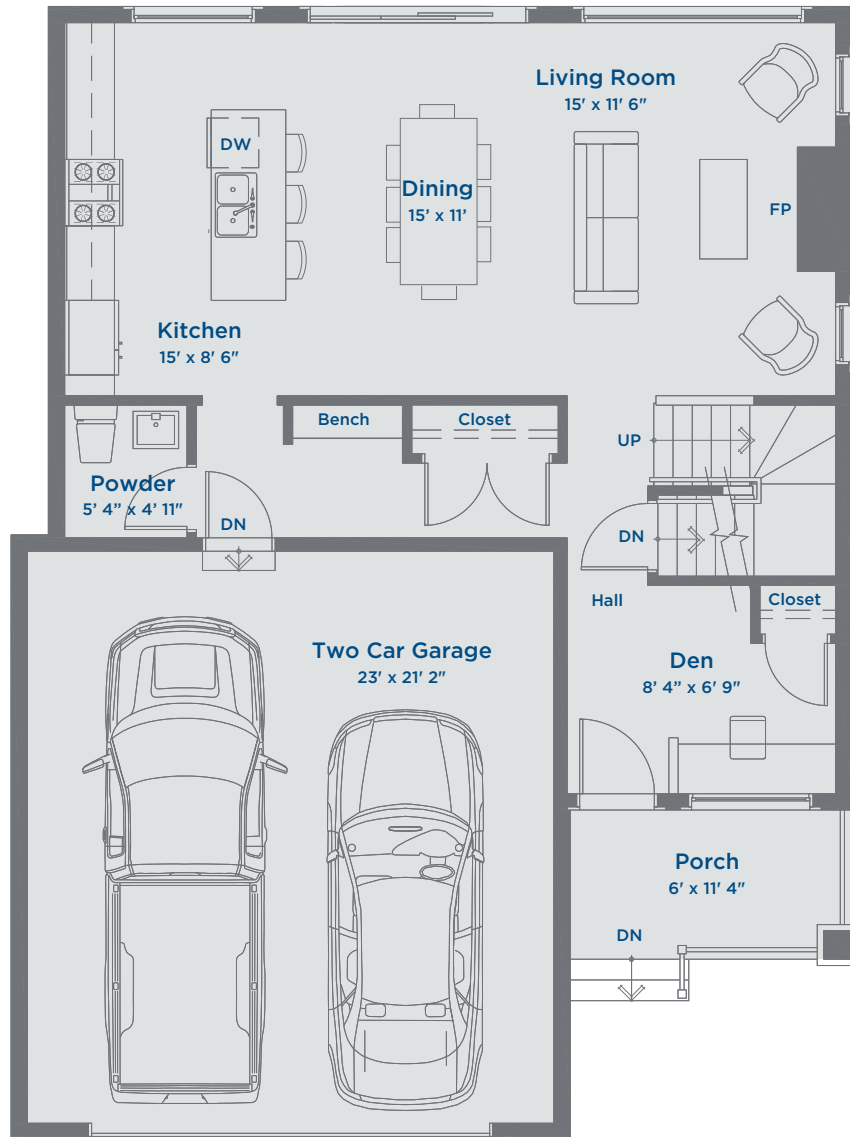

The Greene SINGLE FAMILY HOME

1830 SQ FT | 3 BEDROOMS | 2.5 BATHROOMS | BONUS ROOM & DEN

THE MEADOWS
AN ARBUTUS COMMUNITY

Lower Floor 800 Sq Ft

The Greene SINGLE FAMILY HOME

THE MEADOWS
AN ARBUTUS COMMUNITY

1830 SQ FT | 3 BEDROOMS | 2.5 BATHROOMS | BONUS ROOM & DEN

Main Floor 800 Sq Ft

The Greene SINGLE FAMILY HOME

THE MEADOWS
AN ARBUTUS COMMUNITY

1830 SQ FT | 3 BEDROOMS | 2.5 BATHROOMS | BONUS ROOM & DEN

Upper Floor 1030 Sq Ft