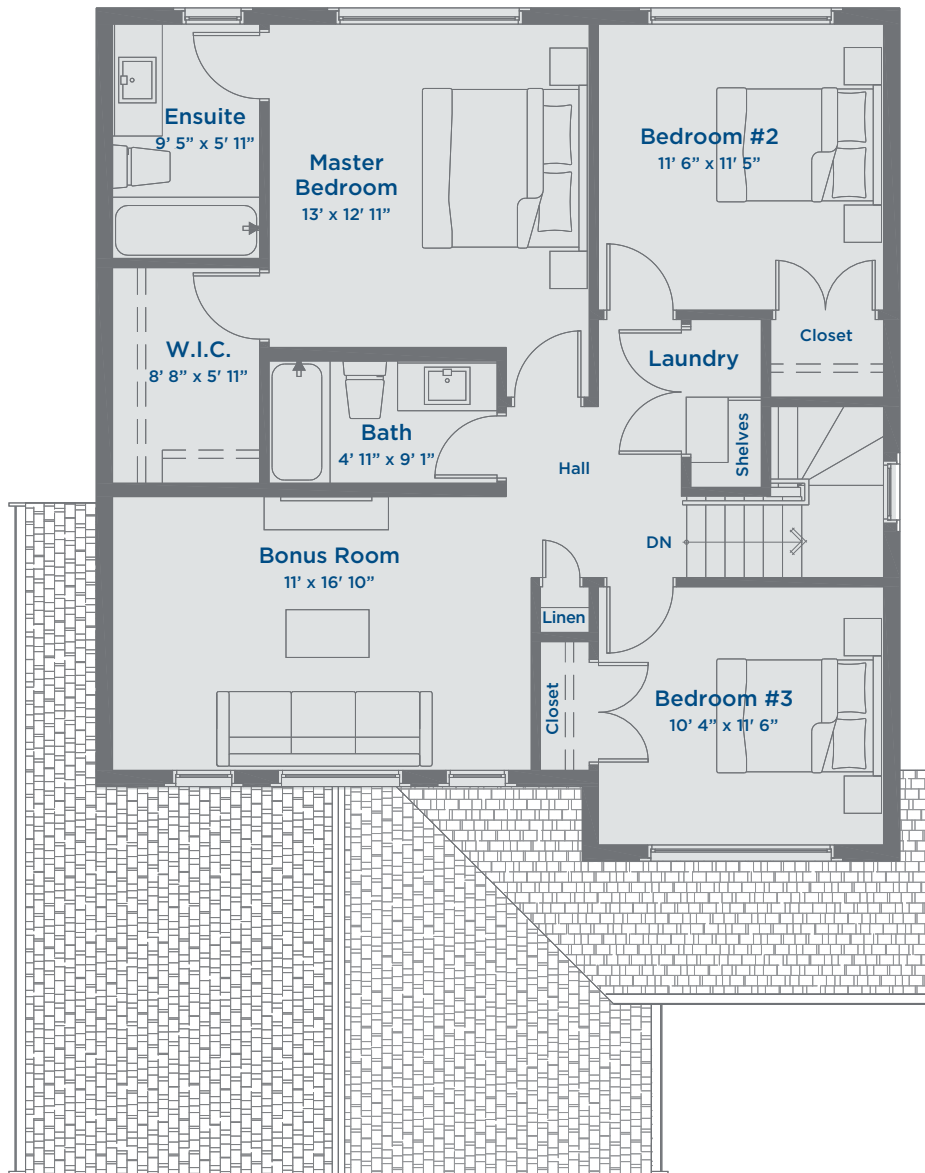

The Greene SINGLE FAMILY HOME

1830 SQ FT | 3 BEDROOMS | 2.5 BATHROOMS | BONUS ROOM & DEN

THE MEADOWS
AN ARBUTUS COMMUNITY

Lower Floor 800 Sq Ft

The Greene SINGLE FAMILY HOME

THE MEADOWS
AN ARBUTUS COMMUNITY

1830 SQ FT | 3 BEDROOMS | 2.5 BATHROOMS | BONUS ROOM & DEN

Main Floor 800 Sq Ft

The Greene SINGLE FAMILY HOME

THE MEADOWS
AN ARBUTUS COMMUNITY

1830 SQ FT | 3 BEDROOMS | 2.5 BATHROOMS | BONUS ROOM & DEN

Upper Floor 1030 Sq Ft