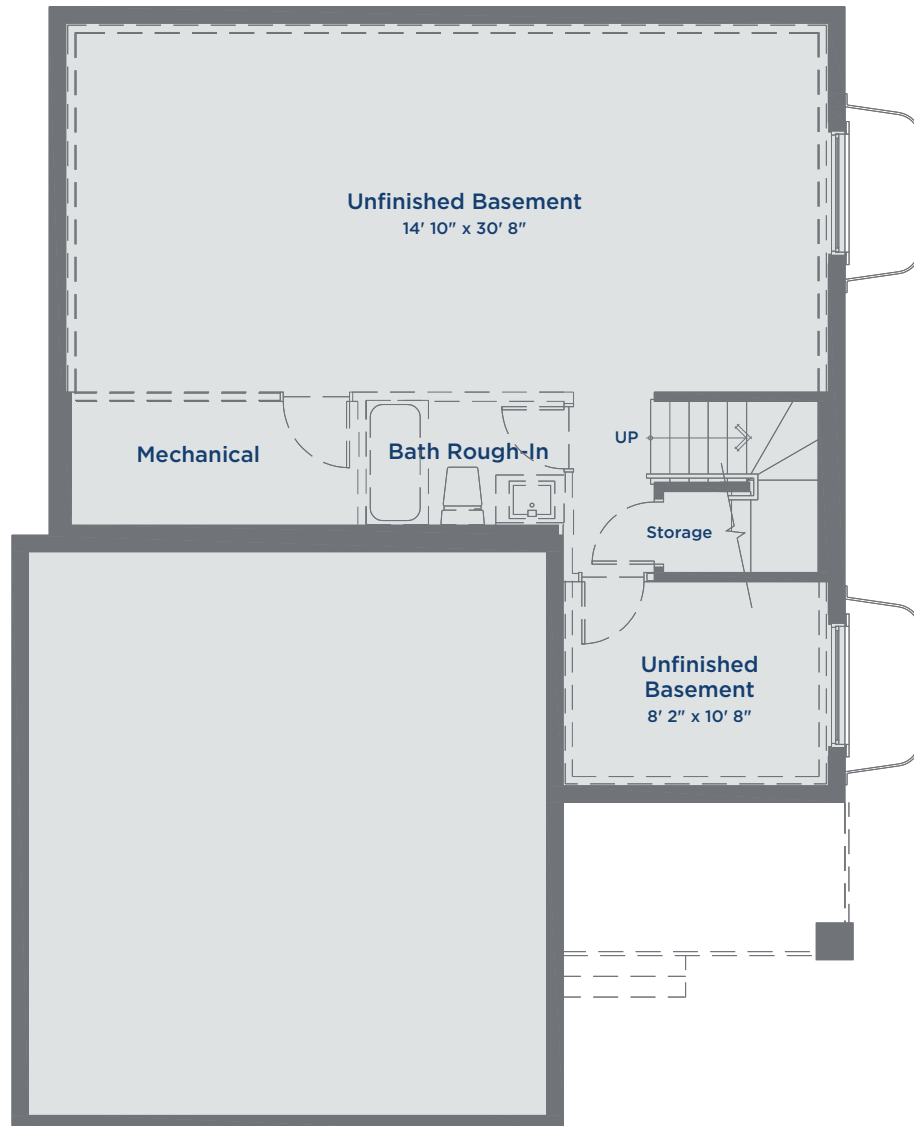

The Greene SINGLE FAMILY HOME

1830 SQ FT | 3 BEDROOMS | 2.5 BATHROOMS | BONUS ROOM & DEN

THE MEADOWS
AN ARBUTUS COMMUNITY

Lower Floor 800 Sq Ft

The Greene SINGLE FAMILY HOME

THE MEADOWS
AN ARBUTUS COMMUNITY

1830 SQ FT | 3 BEDROOMS | 2.5 BATHROOMS | BONUS ROOM & DEN

Main Floor 800 Sq Ft

The Greene SINGLE FAMILY HOME

THE MEADOWS
AN ARBUTUS COMMUNITY

1830 SQ FT | 3 BEDROOMS | 2.5 BATHROOMS | BONUS ROOM & DEN

Upper Floor 1030 Sq Ft