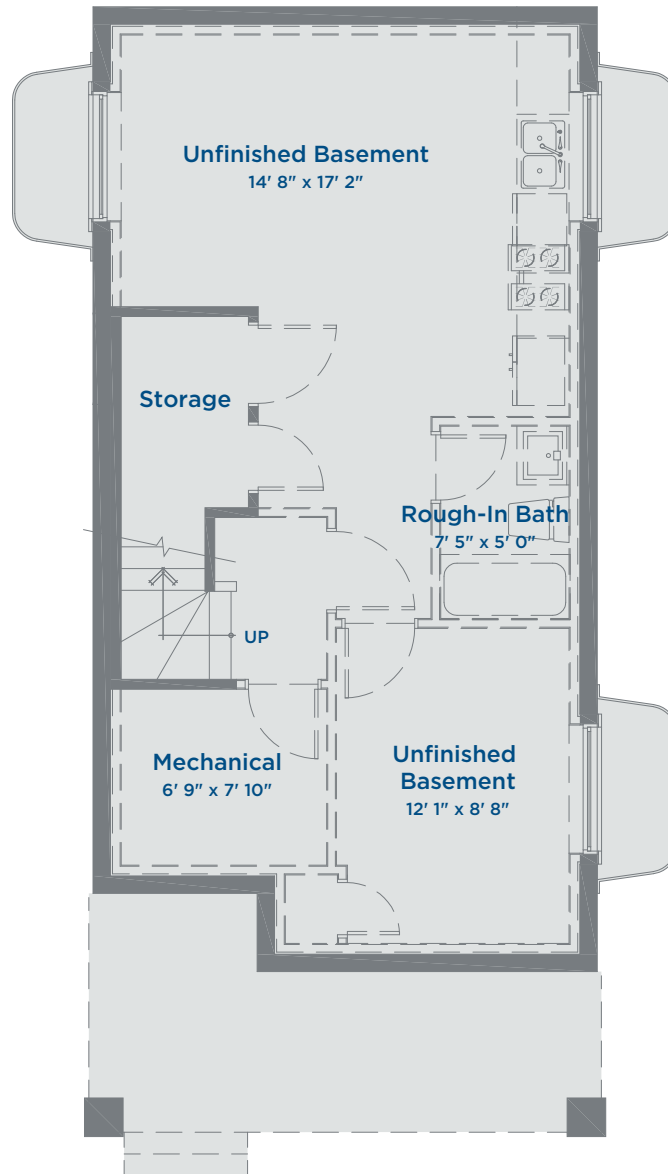

The Morris LANEWAY HOME

1393 SQ FT | 3 BEDROOMS | 2.5 BATHROOMS

THE MEADOWS
AN ARBUTUS COMMUNITY

Lower Floor 696 Sq Ft

The Morris LANEWAY HOME

1393 SQ FT | 3 BEDROOMS | 2.5 BATHROOMS

THE MEADOWS
AN ARBUTUS COMMUNITY

Main Floor 696 Sq Ft

The Morris LANEWAY HOME

1393 SQ FT | 3 BEDROOMS | 2.5 BATHROOMS

THE MEADOWS
AN ARBUTUS COMMUNITY

Upper Floor 696 Sq Ft