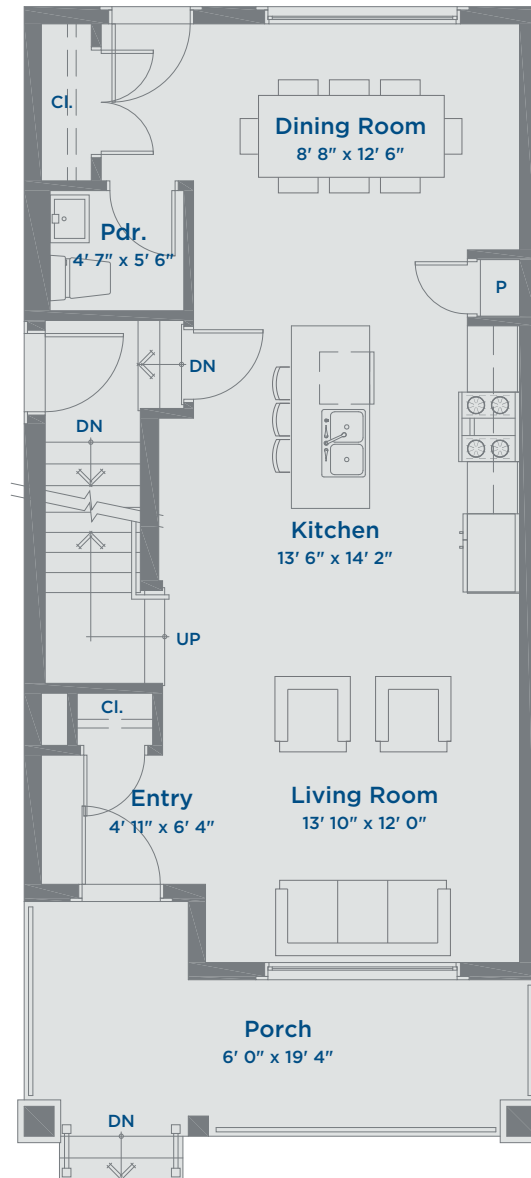

The Morris LANEWAY HOME

1393 SQ FT | 3 BEDROOMS | 2.5 BATHROOMS

THE MEADOWS
AN ARBUTUS COMMUNITY

Lower Floor 696 Sq Ft

The Morris LANEWAY HOME

1393 SQ FT | 3 BEDROOMS | 2.5 BATHROOMS

THE MEADOWS
AN ARBUTUS COMMUNITY

Main Floor 696 Sq Ft

The Morris LANEWAY HOME

1393 SQ FT | 3 BEDROOMS | 2.5 BATHROOMS

THE MEADOWS
AN ARBUTUS COMMUNITY

Upper Floor 696 Sq Ft