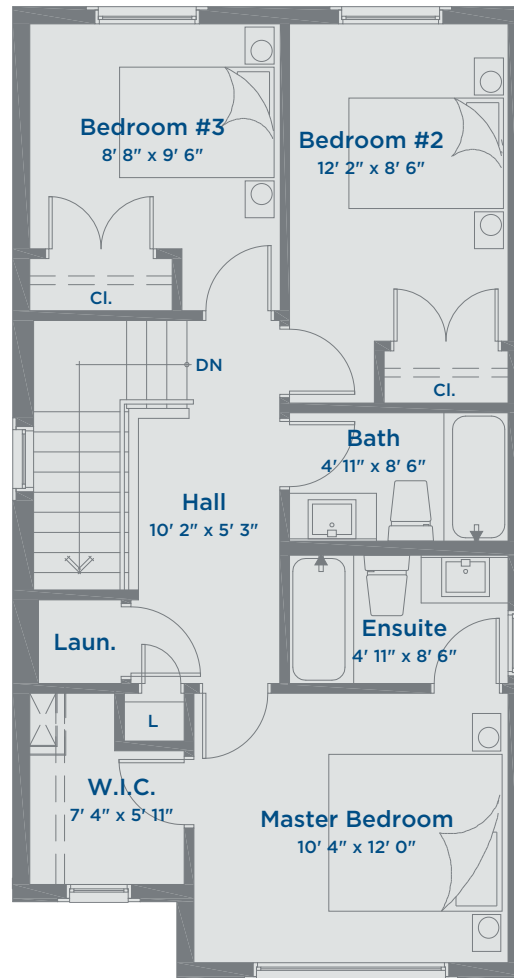

The Morris LANEWAY HOME

1393 SQ FT | 3 BEDROOMS | 2.5 BATHROOMS

THE MEADOWS
AN ARBUTUS COMMUNITY

Lower Floor 696 Sq Ft

The Morris LANEWAY HOME

1393 SQ FT | 3 BEDROOMS | 2.5 BATHROOMS

THE MEADOWS
AN ARBUTUS COMMUNITY

Main Floor 696 Sq Ft

The Morris LANEWAY HOME

1393 SQ FT | 3 BEDROOMS | 2.5 BATHROOMS

THE MEADOWS
AN ARBUTUS COMMUNITY

Upper Floor 696 Sq Ft