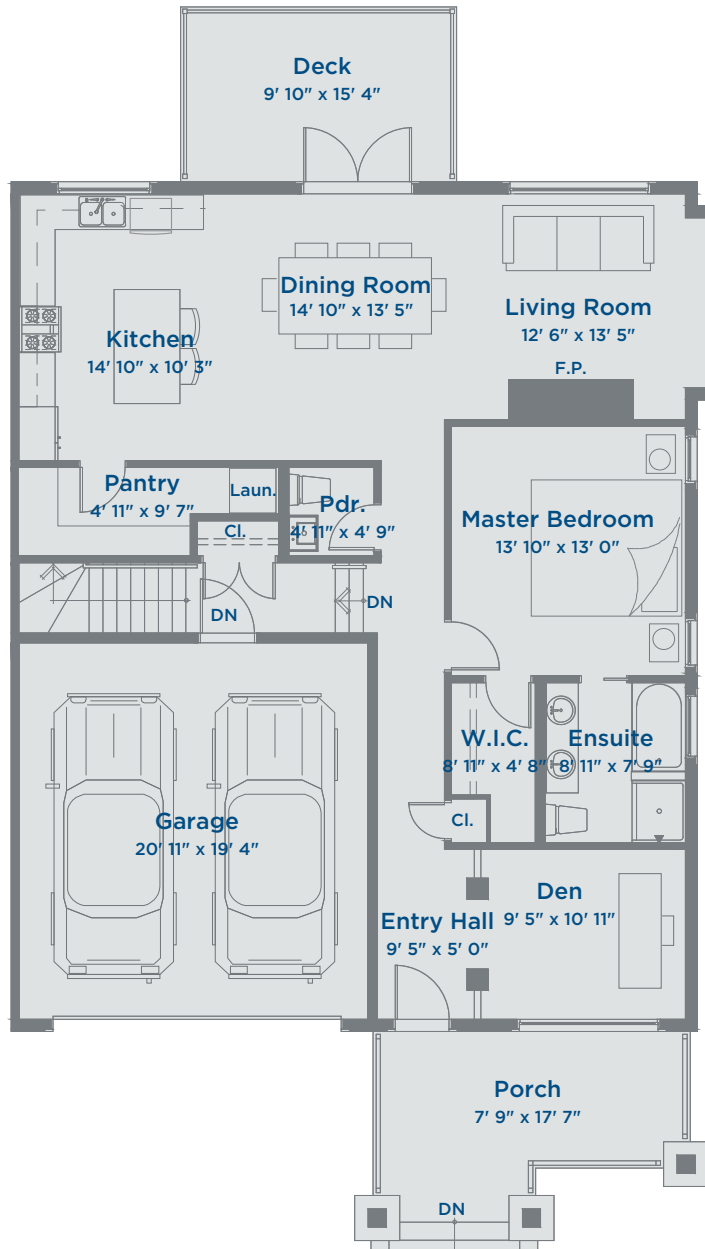

The Sagebrush STERLING GATE

THE MEADOWS
AN ARBUTUS COMMUNITY

2686 SQ FT | 2 BEDROOMS | 2.5 BATHROOMS | DEN & REC. ROOM

Lower Floor 1333 Sq Ft

The Sagebrush STERLING GATE

THE MEADOWS
AN ARBUTUS COMMUNITY

2686 SQ FT | 2 BEDROOMS | 2.5 BATHROOMS | DEN & REC. ROOM

Main Floor 1352 Sq Ft