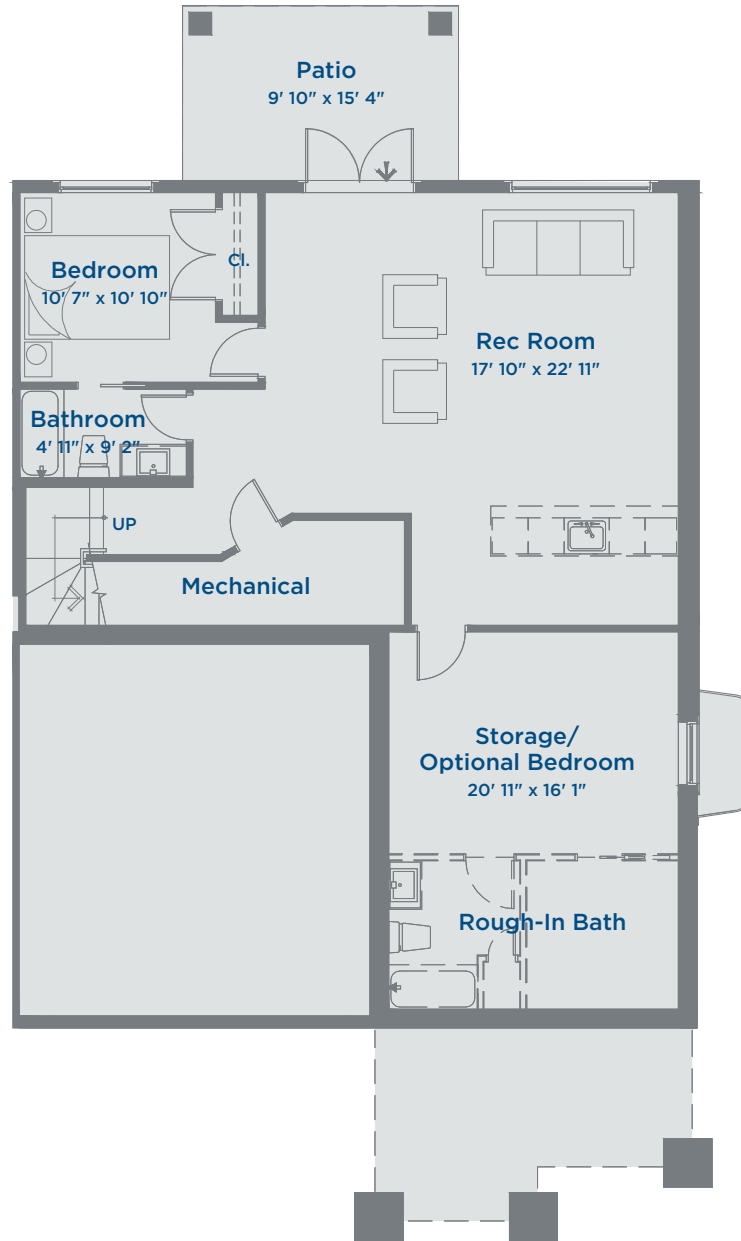

The Sagebrush STERLING GATE

THE MEADOWS
AN ARBUTUS COMMUNITY

2686 SQ FT | 2 BEDROOMS | 2.5 BATHROOMS | DEN & REC. ROOM

Lower Floor 1333 Sq Ft

The Sagebrush STERLING GATE

THE MEADOWS
AN ARBUTUS COMMUNITY

2686 SQ FT | 2 BEDROOMS | 2.5 BATHROOMS | DEN & REC. ROOM

Main Floor 1352 Sq Ft