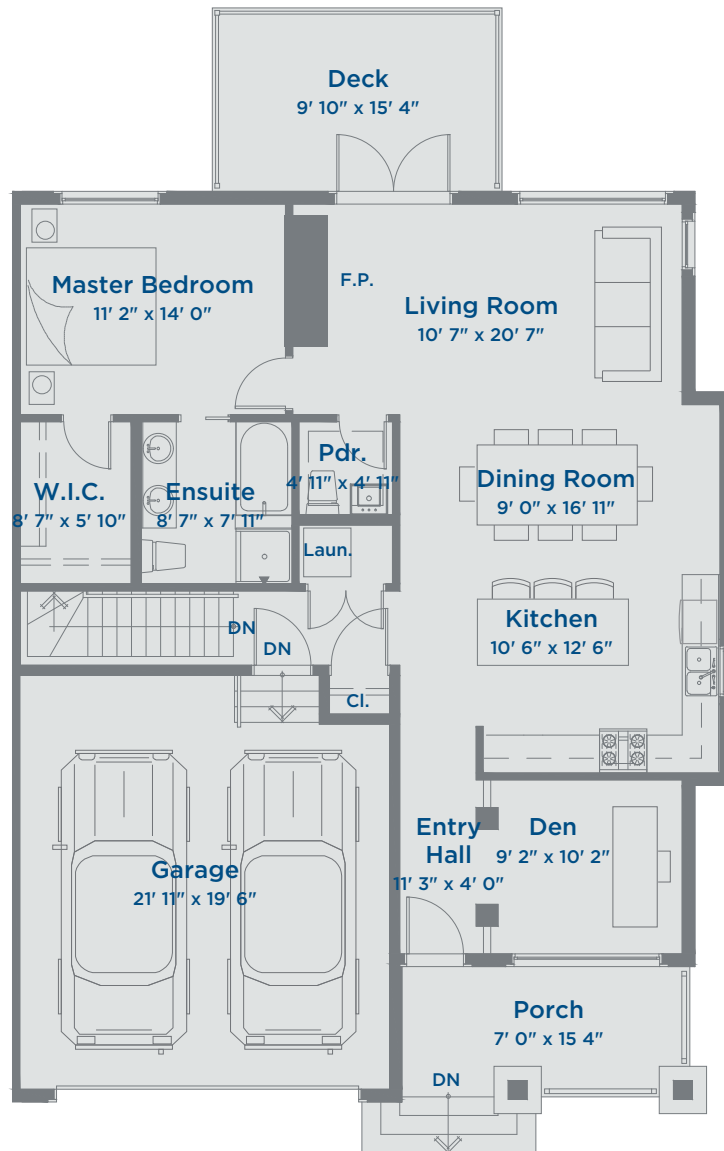

The Snowberry STERLING GATE

THE MEADOWS
AN ARBUTUS COMMUNITY

2338 SQ FT | 2 BEDROOMS | 2.5 BATHROOMS | DEN & REC. ROOM

Lower Floor 1143 Sq Ft

The Snowberry STERLING GATE

THE MEADOWS
AN ARBUTUS COMMUNITY

2338 SQ FT | 2 BEDROOMS | 2.5 BATHROOMS | DEN & REC. ROOM

Main Floor 1194 Sq Ft