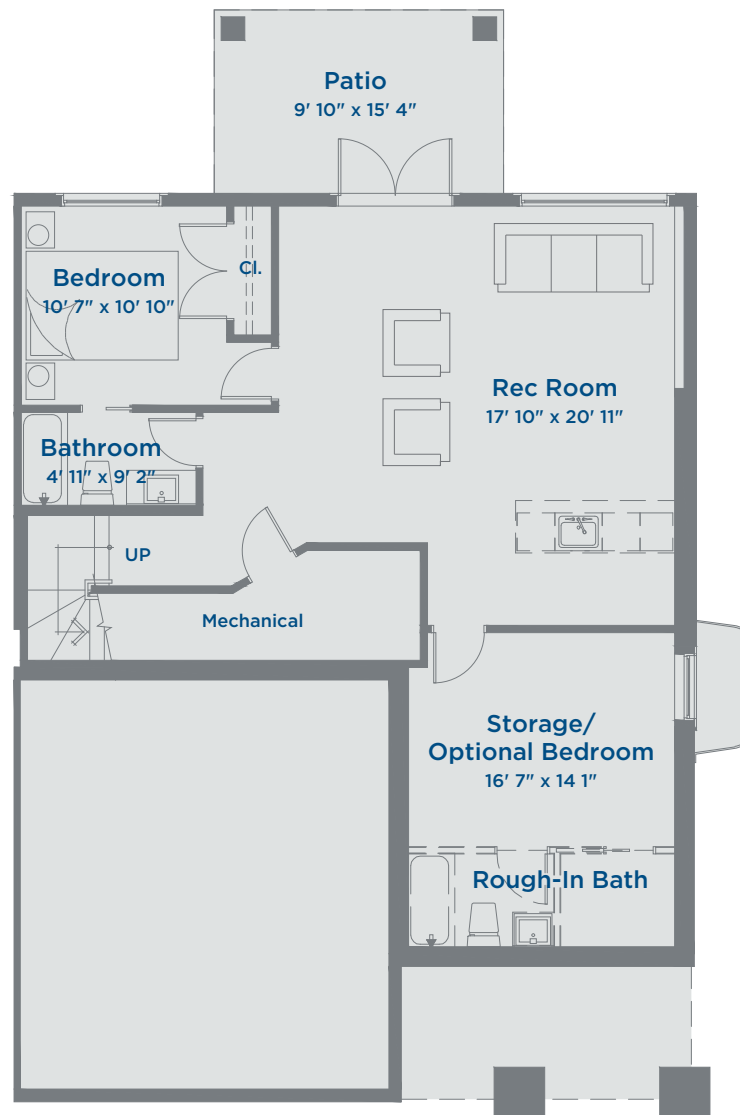

The Snowberry STERLING GATE

THE MEADOWS
AN ARBUTUS COMMUNITY

2338 SQ FT | 2 BEDROOMS | 2.5 BATHROOMS | DEN & REC. ROOM

Lower Floor 1143 Sq Ft

The Snowberry STERLING GATE

THE MEADOWS
AN ARBUTUS COMMUNITY

2338 SQ FT | 2 BEDROOMS | 2.5 BATHROOMS | DEN & REC. ROOM

Main Floor 1194 Sq Ft