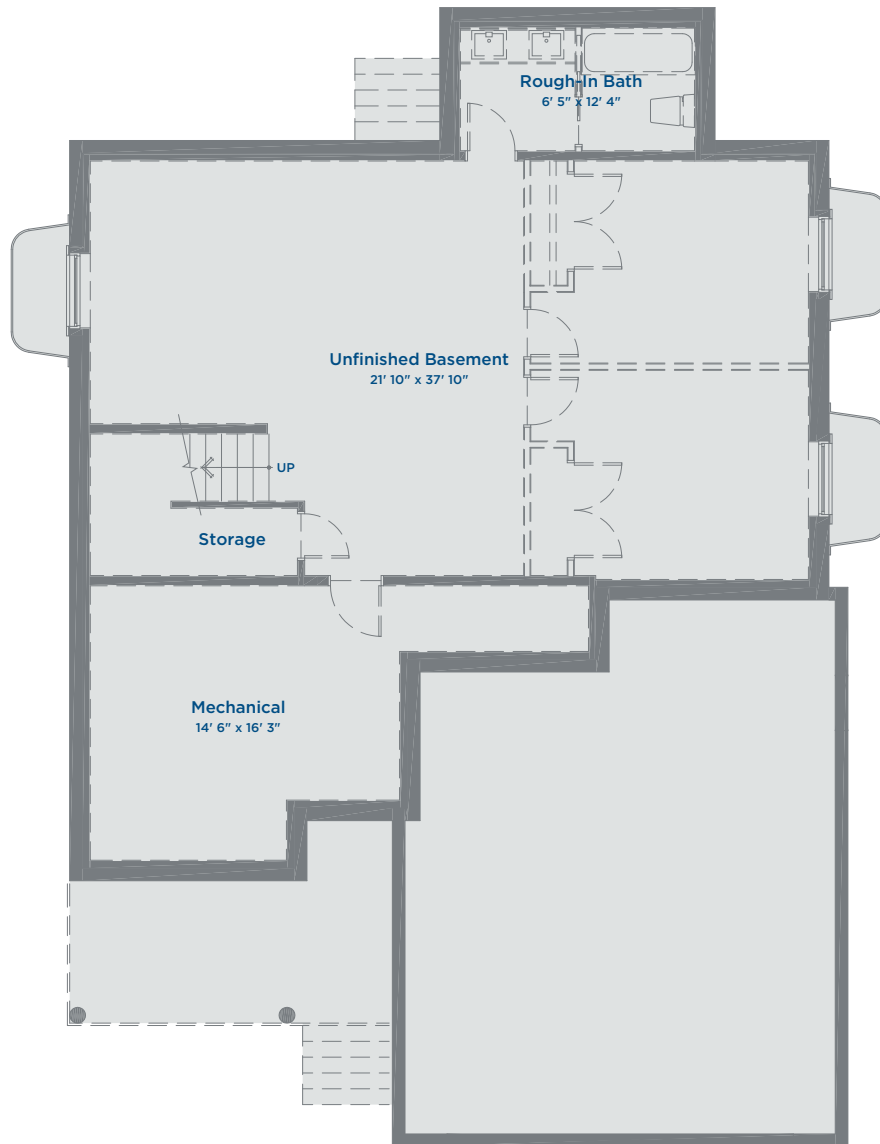

The Vienna SINGLE FAMILY HOME

THE MEADOWS
AN ARBUTUS COMMUNITY

3113 SQ FT | 3 BEDROOMS | 3.5 BATHROOMS | DEN & BONUS ROOM

Lower Floor 1361 Sq Ft

The Vienna SINGLE FAMILY HOME

THE MEADOWS
AN ARBUTUS COMMUNITY

3113 SQ FT | 3 BEDROOMS | 3.5 BATHROOMS | DEN & BONUS ROOM

Main Floor 1359 Sq Ft

The Vienna SINGLE FAMILY HOME

THE MEADOWS
AN ARBUTUS COMMUNITY

3113 SQ FT | 3 BEDROOMS | 3.5 BATHROOMS | DEN & BONUS ROOM

Upper Floor 1754 Sq Ft