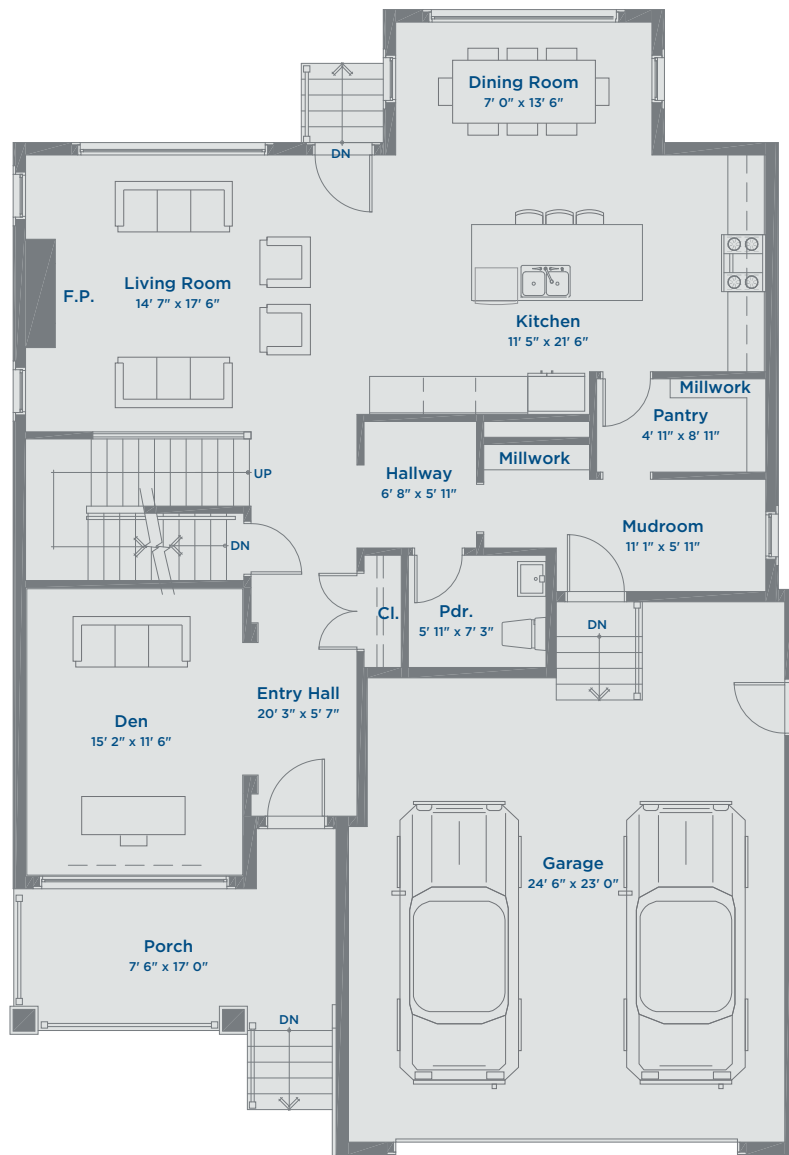

The Vienna SINGLE FAMILY HOME

THE MEADOWS
AN ARBUTUS COMMUNITY

3113 SQ FT | 3 BEDROOMS | 3.5 BATHROOMS | DEN & BONUS ROOM

Lower Floor 1361 Sq Ft

The Vienna SINGLE FAMILY HOME

THE MEADOWS
AN ARBUTUS COMMUNITY

3113 SQ FT | 3 BEDROOMS | 3.5 BATHROOMS | DEN & BONUS ROOM

Main Floor 1359 Sq Ft

The Vienna SINGLE FAMILY HOME

THE MEADOWS
AN ARBUTUS COMMUNITY

3113 SQ FT | 3 BEDROOMS | 3.5 BATHROOMS | DEN & BONUS ROOM

Upper Floor 1754 Sq Ft