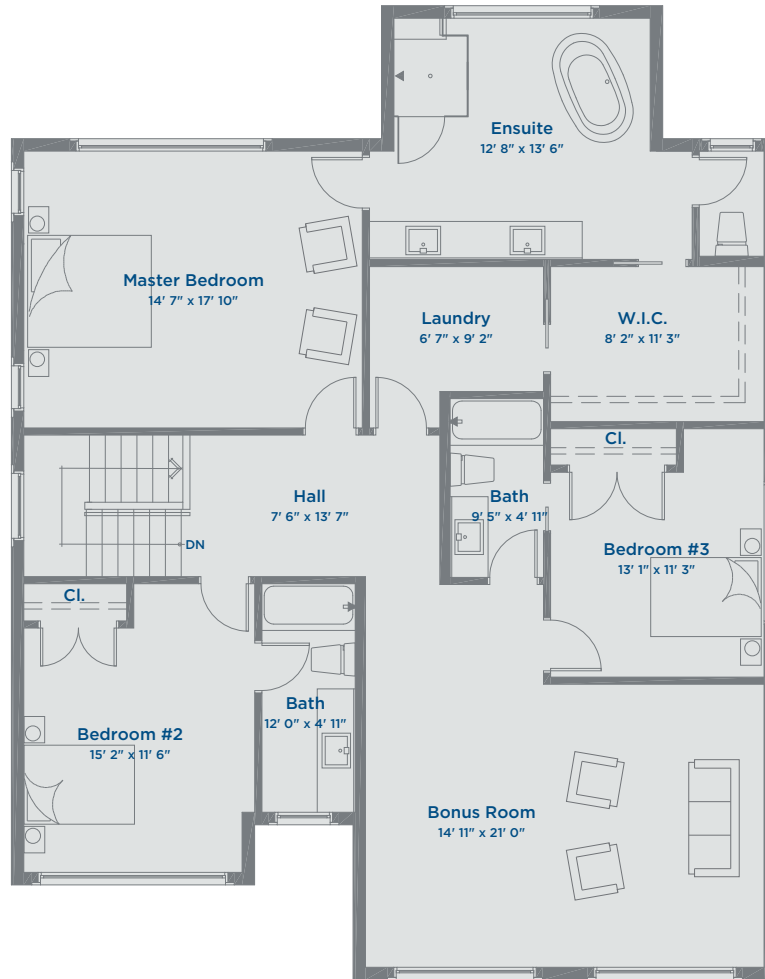

The Vienna SINGLE FAMILY HOME

THE MEADOWS
AN ARBUTUS COMMUNITY

3113 SQ FT | 3 BEDROOMS | 3.5 BATHROOMS | DEN & BONUS ROOM

Lower Floor 1361 Sq Ft

The Vienna SINGLE FAMILY HOME

THE MEADOWS
AN ARBUTUS COMMUNITY

3113 SQ FT | 3 BEDROOMS | 3.5 BATHROOMS | DEN & BONUS ROOM

Main Floor 1359 Sq Ft

The Vienna SINGLE FAMILY HOME

THE MEADOWS
AN ARBUTUS COMMUNITY

3113 SQ FT | 3 BEDROOMS | 3.5 BATHROOMS | DEN & BONUS ROOM

Upper Floor 1754 Sq Ft