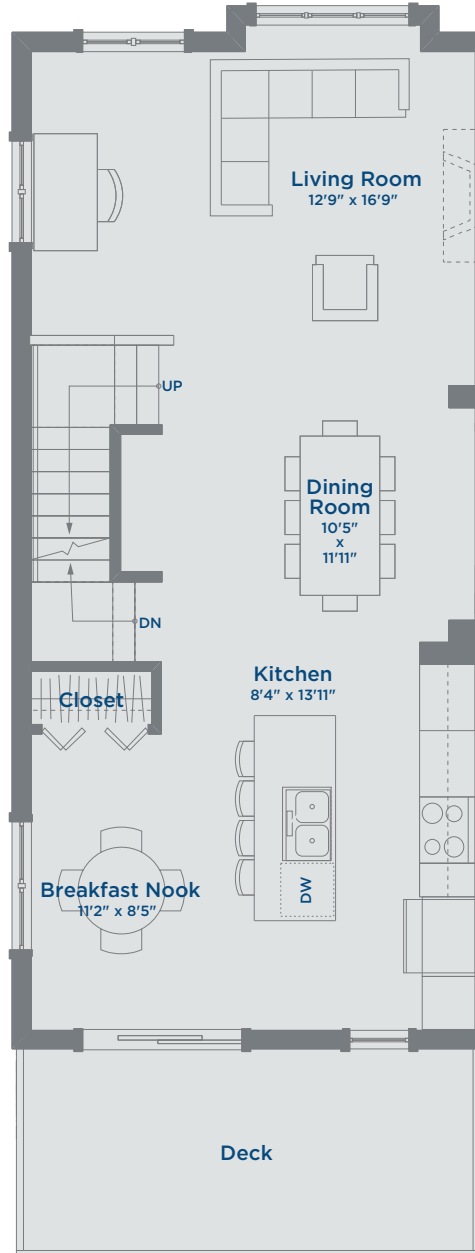

# Floorplan A HARVEST TOWNHOMES

1622 SQ FT | 3 LEVELS | 3 BEDROOMS & DEN - 2.5 BATHROOMS

THE MEADOWS  
AN ARBUTUS COMMUNITY

Lower Floor 257 Sq Ft

# Floorplan A HARVEST TOWNHOMES

1622 SQ FT | 3 LEVELS | 3 BEDROOMS & DEN - 2.5 BATHROOMS

THE MEADOWS  
AN ARBUTUS COMMUNITY

Main Floor 679 Sq Ft

# Floorplan A HARVEST TOWNHOMES

1622 SQ FT | 3 LEVELS | 3 BEDROOMS & DEN - 2.5 BATHROOMS

THE MEADOWS  
AN ARBUTUS COMMUNITY

Upper Floor 686 Sq Ft