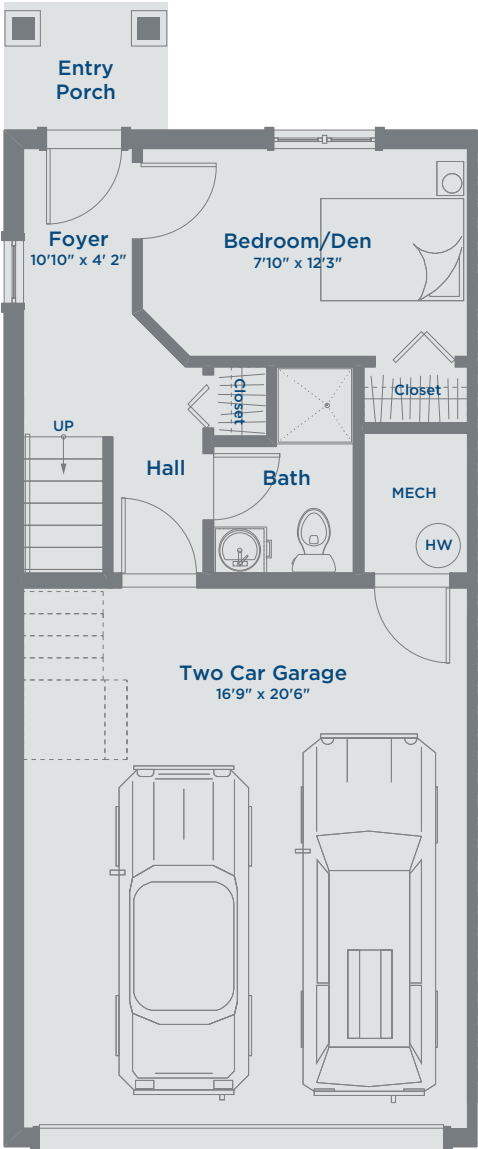

# Floorplan A HARVEST TOWNHOMES

1622 SQ FT | 3 LEVELS | 3 BEDROOMS & DEN - 2.5 BATHROOMS

THE MEADOWS  
AN ARBUTUS COMMUNITY

Lower Floor 257 Sq Ft

# Floorplan A HARVEST TOWNHOMES

1622 SQ FT | 3 LEVELS | 3 BEDROOMS & DEN - 2.5 BATHROOMS

THE MEADOWS  
AN ARBUTUS COMMUNITY

Main Floor 679 Sq Ft

# Floorplan A HARVEST TOWNHOMES

1622 SQ FT | 3 LEVELS | 3 BEDROOMS & DEN - 2.5 BATHROOMS

THE MEADOWS  
AN ARBUTUS COMMUNITY

Upper Floor 686 Sq Ft