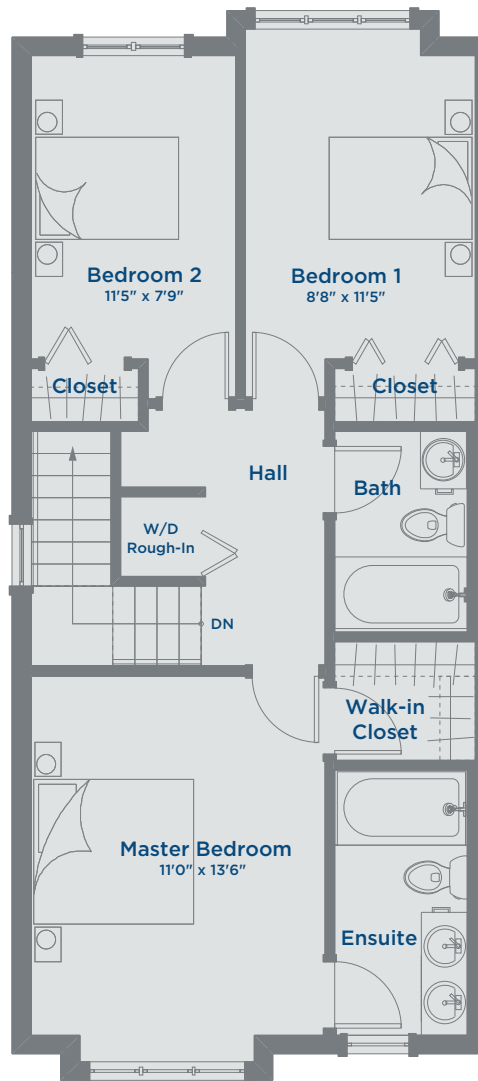

# Floorplan A HARVEST TOWNHOMES

1622 SQ FT | 3 LEVELS | 3 BEDROOMS & DEN - 2.5 BATHROOMS

THE MEADOWS  
AN ARBUTUS COMMUNITY

Lower Floor 257 Sq Ft

# Floorplan A HARVEST TOWNHOMES

1622 SQ FT | 3 LEVELS | 3 BEDROOMS & DEN - 2.5 BATHROOMS

THE MEADOWS  
AN ARBUTUS COMMUNITY

Main Floor 679 Sq Ft

# Floorplan A HARVEST TOWNHOMES

1622 SQ FT | 3 LEVELS | 3 BEDROOMS & DEN - 2.5 BATHROOMS

THE MEADOWS  
AN ARBUTUS COMMUNITY

Upper Floor 686 Sq Ft