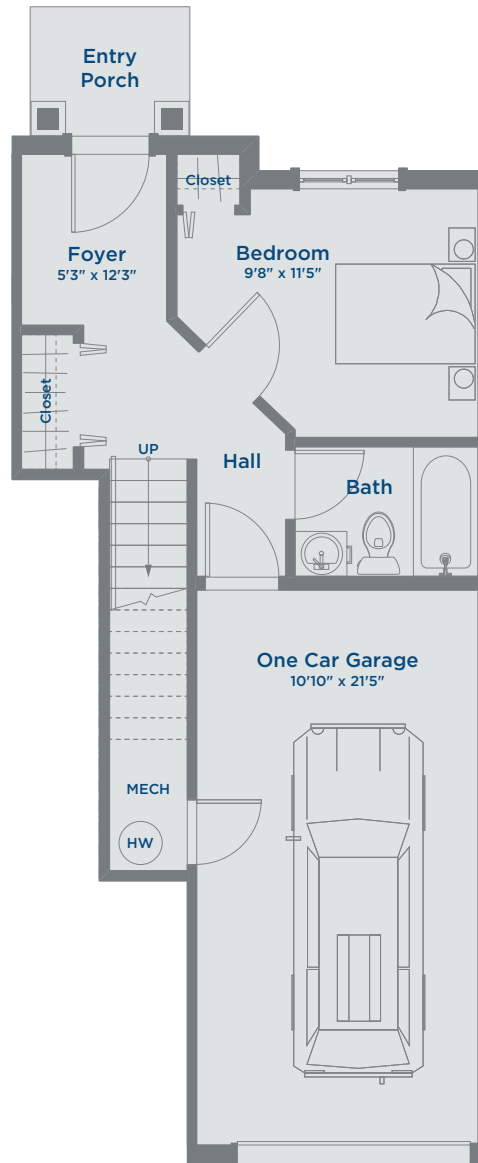

Floorplan B HARVEST TOWNHOMES

1459 SQ FT | 3 LEVELS | 4 BEDROOMS - 2 BATHROOMS

THE MEADOWS
AN ARBUTUS COMMUNITY

Lower Floor 276 Sq Ft

Floorplan B HARVEST TOWNHOMES

1459 SQ FT | 3 LEVELS | 4 BEDROOMS - 2 BATHROOMS

THE MEADOWS
AN ARBUTUS COMMUNITY

Main Floor 586 Sq Ft

Floorplan B HARVEST TOWNHOMES

1459 SQ FT | 3 LEVELS | 4 BEDROOMS - 2 BATHROOMS

THE MEADOWS
AN ARBUTUS COMMUNITY

Upper Floor 597 Sq Ft