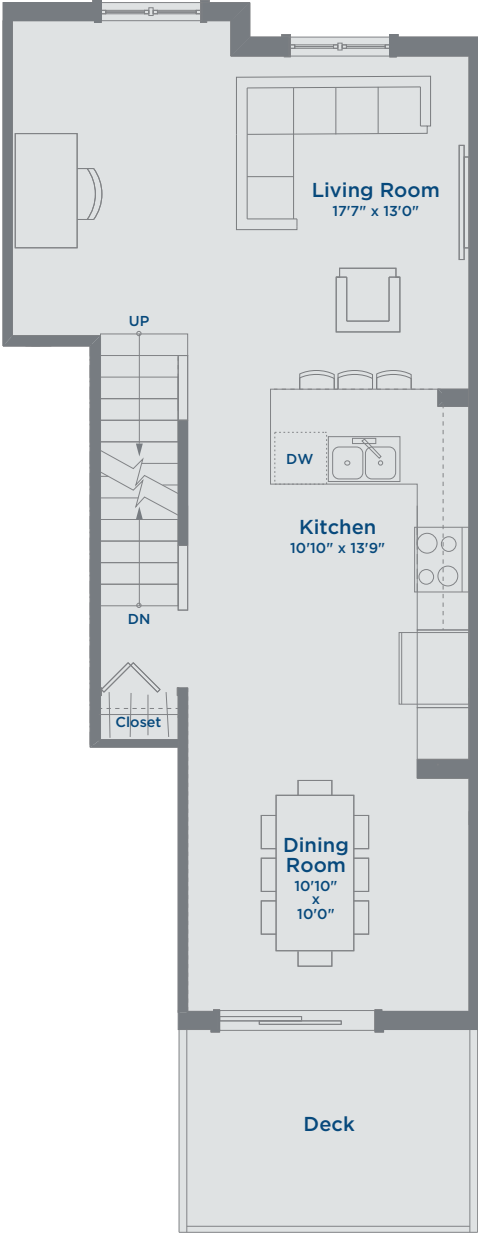

Floorplan B HARVEST TOWNHOMES

1459 SQ FT | 3 LEVELS | 4 BEDROOMS - 2 BATHROOMS

THE MEADOWS
AN ARBUTUS COMMUNITY

Lower Floor 276 Sq Ft

Floorplan B HARVEST TOWNHOMES

1459 SQ FT | 3 LEVELS | 4 BEDROOMS - 2 BATHROOMS

THE MEADOWS
AN ARBUTUS COMMUNITY

Main Floor 586 Sq Ft

Floorplan B HARVEST TOWNHOMES

1459 SQ FT | 3 LEVELS | 4 BEDROOMS - 2 BATHROOMS

THE MEADOWS
AN ARBUTUS COMMUNITY

Upper Floor 597 Sq Ft