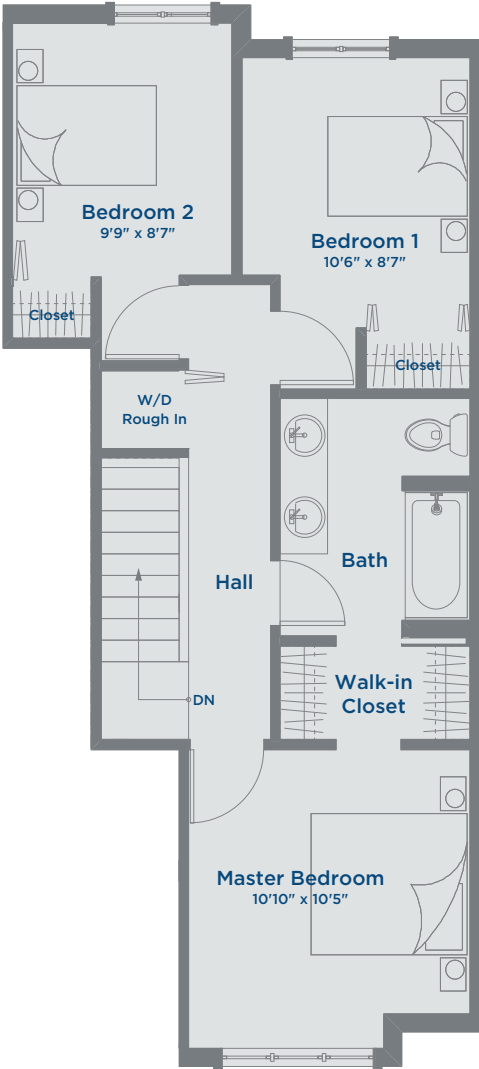

Floorplan B HARVEST TOWNHOMES

1459 SQ FT | 3 LEVELS | 4 BEDROOMS - 2 BATHROOMS

THE MEADOWS
AN ARBUTUS COMMUNITY

Lower Floor 276 Sq Ft

Floorplan B HARVEST TOWNHOMES

1459 SQ FT | 3 LEVELS | 4 BEDROOMS - 2 BATHROOMS

THE MEADOWS
AN ARBUTUS COMMUNITY

Main Floor 586 Sq Ft

Floorplan B HARVEST TOWNHOMES

1459 SQ FT | 3 LEVELS | 4 BEDROOMS - 2 BATHROOMS

THE MEADOWS
AN ARBUTUS COMMUNITY

Upper Floor 597 Sq Ft