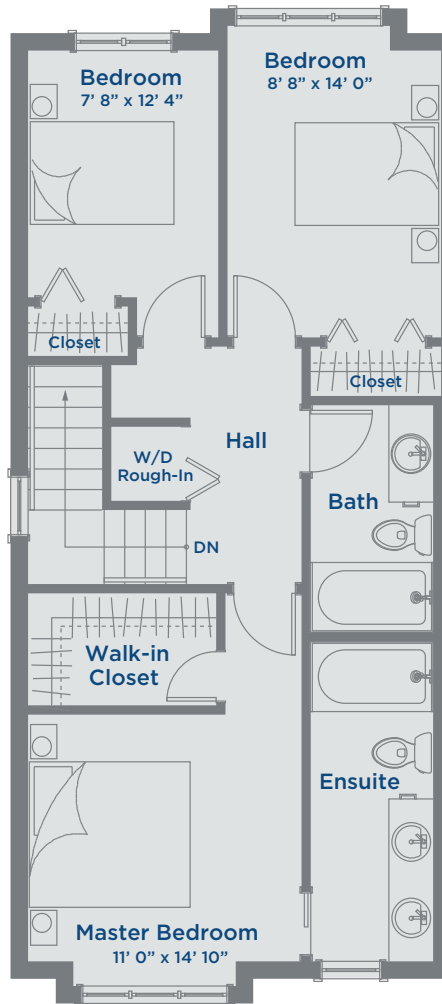

Floorplan C HARVEST TOWNHOMES

1591 SQ FT | 3 LEVELS | 4 BEDROOMS - 3 BATHROOMS

THE MEADOWS
AN ARBUTUS COMMUNITY

Lower Floor 225 Sq Ft

Floorplan C

HARVEST TOWNHOMES

1591 SQ FT | 3 LEVELS | 4 BEDROOMS - 3 BATHROOMS

THE MEADOWS
AN ARBUTUS COMMUNITY

Main Floor 679 Sq Ft

Floorplan C HARVEST TOWNHOMES

1591 SQ FT | 3 LEVELS | 4 BEDROOMS - 3 BATHROOMS

THE MEADOWS
AN ARBUTUS COMMUNITY

Upper Floor 687 Sq Ft