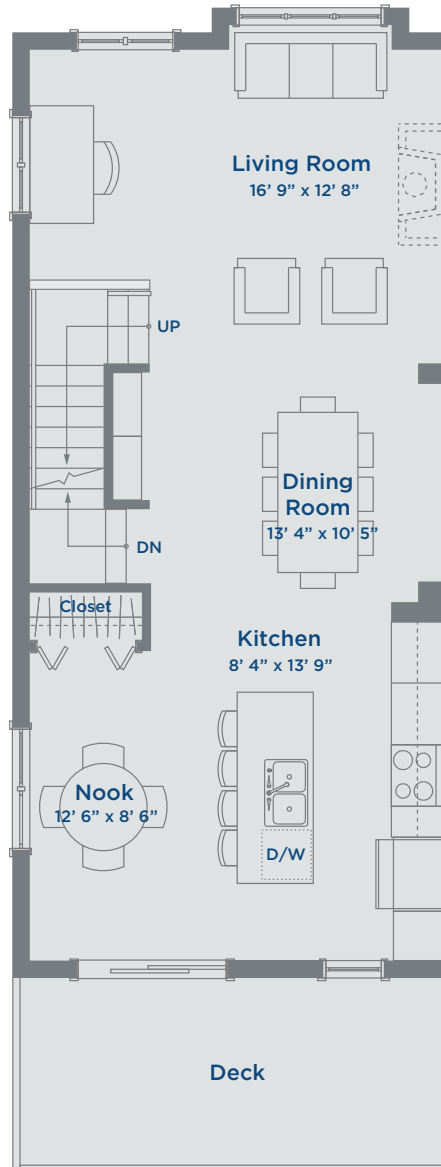

Floorplan C HARVEST TOWNHOMES

1591 SQ FT | 3 LEVELS | 4 BEDROOMS - 3 BATHROOMS

THE MEADOWS
AN ARBUTUS COMMUNITY

Lower Floor 225 Sq Ft

Floorplan C

HARVEST TOWNHOMES

1591 SQ FT | 3 LEVELS | 4 BEDROOMS - 3 BATHROOMS

THE MEADOWS
AN ARBUTUS COMMUNITY

Main Floor 679 Sq Ft

Floorplan C HARVEST TOWNHOMES

1591 SQ FT | 3 LEVELS | 4 BEDROOMS - 3 BATHROOMS

THE MEADOWS
AN ARBUTUS COMMUNITY

Upper Floor 687 Sq Ft