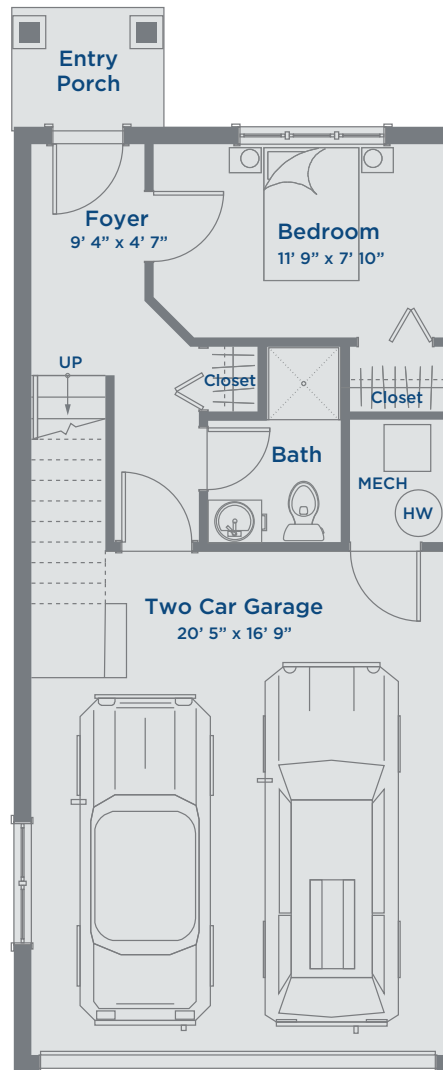

Floorplan C HARVEST TOWNHOMES

1591 SQ FT | 3 LEVELS | 4 BEDROOMS - 3 BATHROOMS

THE MEADOWS
AN ARBUTUS COMMUNITY

Lower Floor 225 Sq Ft

Floorplan C

HARVEST TOWNHOMES

1591 SQ FT | 3 LEVELS | 4 BEDROOMS - 3 BATHROOMS

THE MEADOWS
AN ARBUTUS COMMUNITY

Main Floor 679 Sq Ft

Floorplan C HARVEST TOWNHOMES

1591 SQ FT | 3 LEVELS | 4 BEDROOMS - 3 BATHROOMS

THE MEADOWS
AN ARBUTUS COMMUNITY

Upper Floor 687 Sq Ft