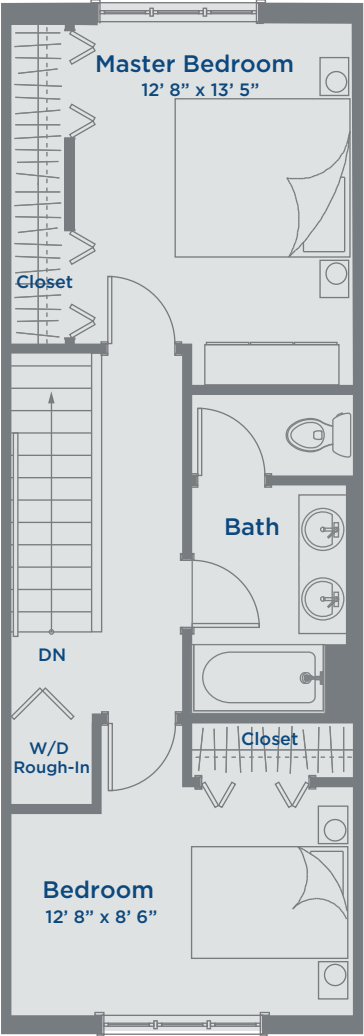

Floorplan D HARVEST TOWNHOMES

1233 SQ FT | 3 LEVELS | 3 BEDROOMS - 2 BATHROOMS

THE MEADOWS
AN ARBUTUS COMMUNITY

Lower Floor 207 Sq Ft

Floorplan D HARVEST TOWNHOMES

1233 SQ FT | 3 LEVELS | 3 BEDROOMS - 2 BATHROOMS

THE MEADOWS
AN ARBUTUS COMMUNITY

Main Floor 513 Sq Ft

Floorplan D HARVEST TOWNHOMES

1233 SQ FT | 3 LEVELS | 3 BEDROOMS - 2 BATHROOMS

THE MEADOWS
AN ARBUTUS COMMUNITY

Upper Floor 513 Sq Ft