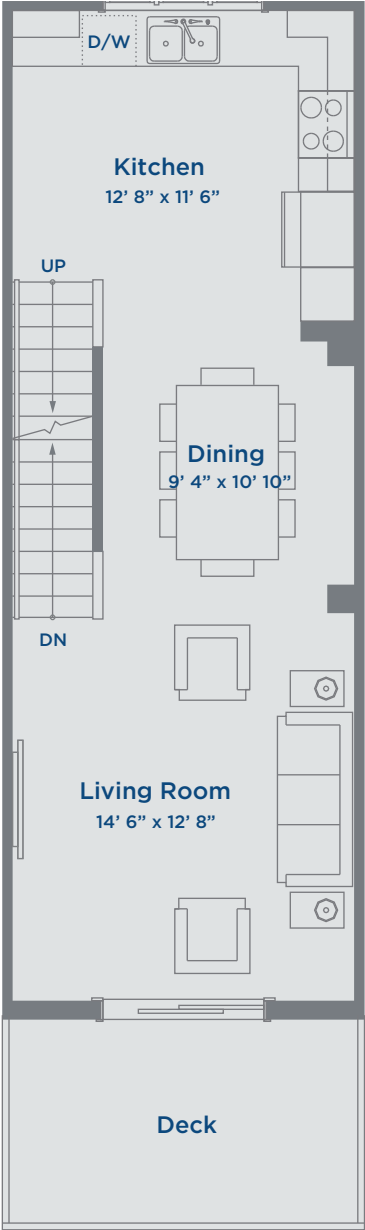

Floorplan D HARVEST TOWNHOMES

1233 SQ FT | 3 LEVELS | 3 BEDROOMS - 2 BATHROOMS

THE MEADOWS
AN ARBUTUS COMMUNITY

Lower Floor 207 Sq Ft

Floorplan D HARVEST TOWNHOMES

1233 SQ FT | 3 LEVELS | 3 BEDROOMS - 2 BATHROOMS

THE MEADOWS
AN ARBUTUS COMMUNITY

Main Floor 513 Sq Ft

Floorplan D HARVEST TOWNHOMES

1233 SQ FT | 3 LEVELS | 3 BEDROOMS - 2 BATHROOMS

THE MEADOWS
AN ARBUTUS COMMUNITY

Upper Floor 513 Sq Ft