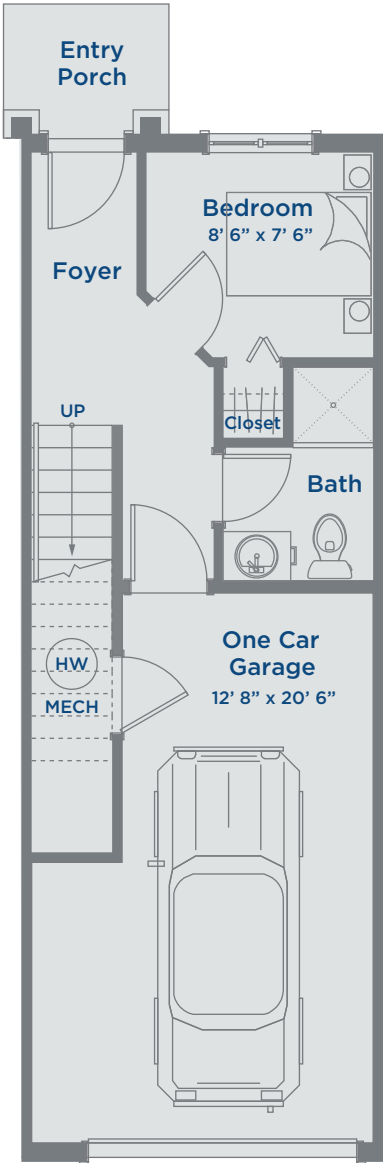

Floorplan D HARVEST TOWNHOMES

1233 SQ FT | 3 LEVELS | 3 BEDROOMS - 2 BATHROOMS

THE MEADOWS
AN ARBUTUS COMMUNITY

Lower Floor 207 Sq Ft

Floorplan D HARVEST TOWNHOMES

1233 SQ FT | 3 LEVELS | 3 BEDROOMS - 2 BATHROOMS

THE MEADOWS
AN ARBUTUS COMMUNITY

Main Floor 513 Sq Ft

Floorplan D HARVEST TOWNHOMES

1233 SQ FT | 3 LEVELS | 3 BEDROOMS - 2 BATHROOMS

THE MEADOWS
AN ARBUTUS COMMUNITY

Upper Floor 513 Sq Ft