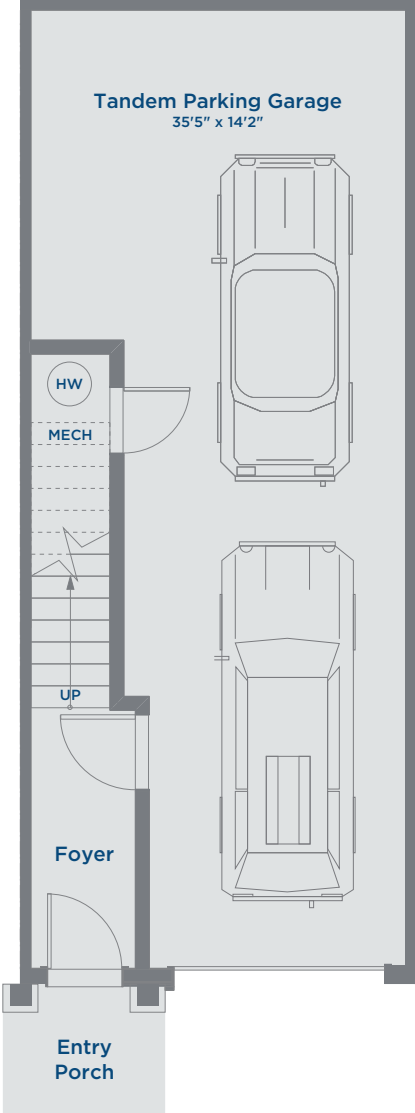

# Floorplan F HARVEST TOWNHOMES

1191 SQ FT | 3 LEVELS | 2 BEDROOMS - 2 BATHROOMS

THE MEADOWS  
AN ARBUTUS COMMUNITY

Lower Floor 51 Sq Ft

# Floorplan F HARVEST TOWNHOMES

1191 SQ FT | 3 LEVELS | 2 BEDROOMS - 2 BATHROOMS

THE MEADOWS  
AN ARBUTUS COMMUNITY

Main Floor 570 Sq Ft

# Floorplan F HARVEST TOWNHOMES

1191 SQ FT | 3 LEVELS | 2 BEDROOMS - 2 BATHROOMS

THE MEADOWS  
AN ARBUTUS COMMUNITY

Upper Floor 570 Sq Ft