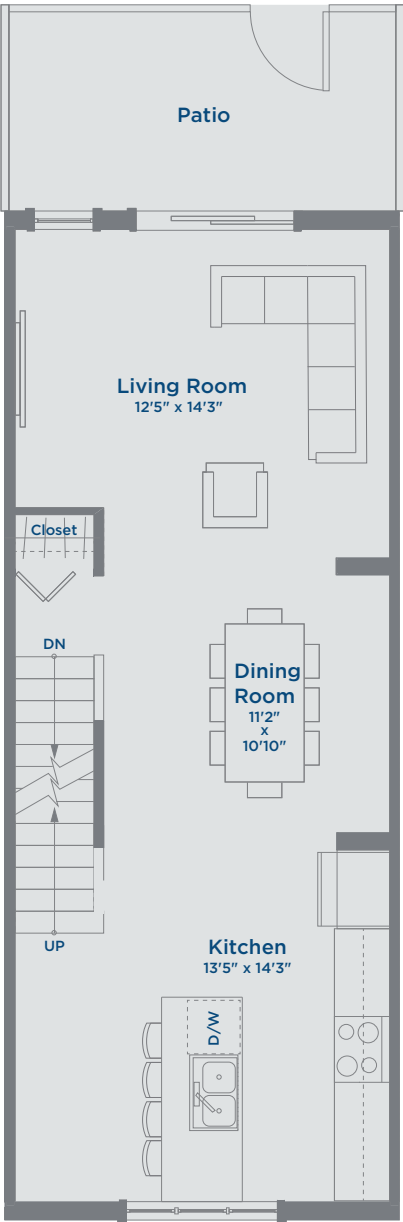

# Floorplan F HARVEST TOWNHOMES

1191 SQ FT | 3 LEVELS | 2 BEDROOMS - 2 BATHROOMS

THE MEADOWS  
AN ARBUTUS COMMUNITY

Lower Floor 51 Sq Ft

# Floorplan F HARVEST TOWNHOMES

1191 SQ FT | 3 LEVELS | 2 BEDROOMS - 2 BATHROOMS

THE MEADOWS  
AN ARBUTUS COMMUNITY

Main Floor 570 Sq Ft

# Floorplan F HARVEST TOWNHOMES

1191 SQ FT | 3 LEVELS | 2 BEDROOMS - 2 BATHROOMS

THE MEADOWS  
AN ARBUTUS COMMUNITY

Upper Floor 570 Sq Ft