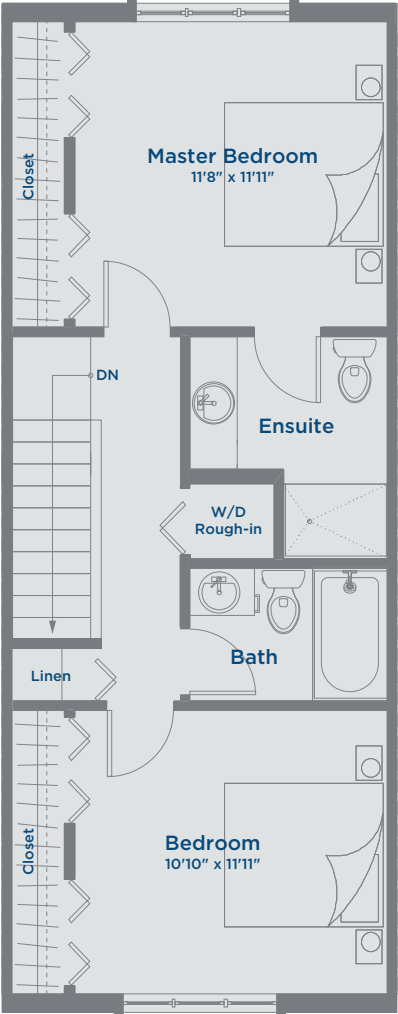

# Floorplan F HARVEST TOWNHOMES

1191 SQ FT | 3 LEVELS | 2 BEDROOMS - 2 BATHROOMS

THE MEADOWS  
AN ARBUTUS COMMUNITY

Lower Floor 51 Sq Ft

# Floorplan F HARVEST TOWNHOMES

1191 SQ FT | 3 LEVELS | 2 BEDROOMS - 2 BATHROOMS

THE MEADOWS  
AN ARBUTUS COMMUNITY

Main Floor 570 Sq Ft

# Floorplan F HARVEST TOWNHOMES

1191 SQ FT | 3 LEVELS | 2 BEDROOMS - 2 BATHROOMS

THE MEADOWS  
AN ARBUTUS COMMUNITY

Upper Floor 570 Sq Ft