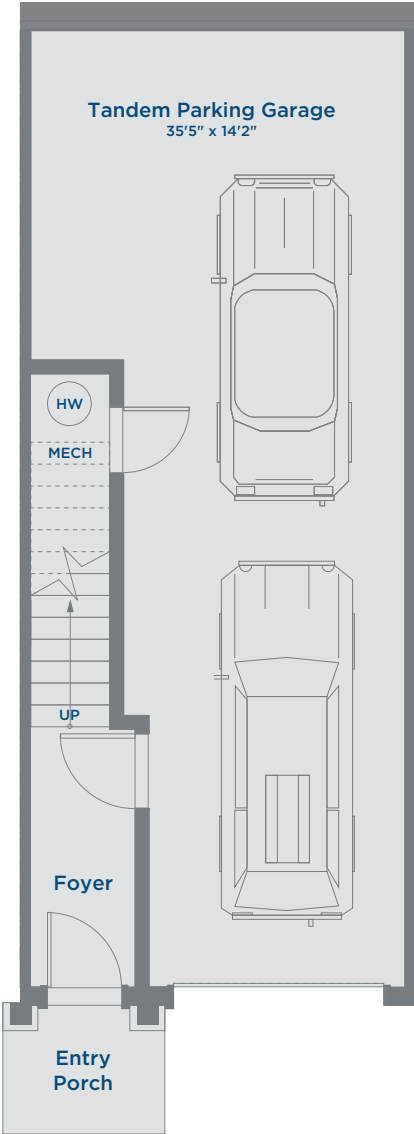

Floorplan F1 HARVEST TOWNHOMES

1247 SQ FT | 3 LEVELS | 2 BEDROOMS - 2 BATHROOMS

THE MEADOWS
AN ARBUTUS COMMUNITY

Lower Floor 51 Sq Ft

Floorplan F1 HARVEST TOWNHOMES

1247 SQ FT | 3 LEVELS | 2 BEDROOMS - 2 BATHROOMS

THE MEADOWS
AN ARBUTUS COMMUNITY

Main Floor 598 Sq Ft

Floorplan F1 HARVEST TOWNHOMES

1247 SQ FT | 3 LEVELS | 2 BEDROOMS - 2 BATHROOMS

THE MEADOWS
AN ARBUTUS COMMUNITY

Upper Floor 598 Sq Ft