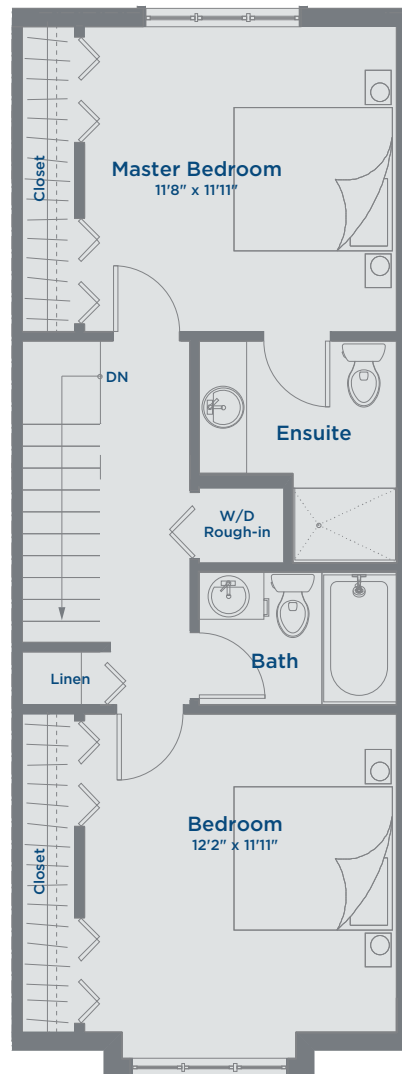

Floorplan F1 HARVEST TOWNHOMES

1247 SQ FT | 3 LEVELS | 2 BEDROOMS - 2 BATHROOMS

THE MEADOWS
AN ARBUTUS COMMUNITY

Lower Floor 51 Sq Ft

Floorplan F1 HARVEST TOWNHOMES

1247 SQ FT | 3 LEVELS | 2 BEDROOMS - 2 BATHROOMS

THE MEADOWS
AN ARBUTUS COMMUNITY

Main Floor 598 Sq Ft

Floorplan F1 HARVEST TOWNHOMES

1247 SQ FT | 3 LEVELS | 2 BEDROOMS - 2 BATHROOMS

THE MEADOWS
AN ARBUTUS COMMUNITY

Upper Floor 598 Sq Ft