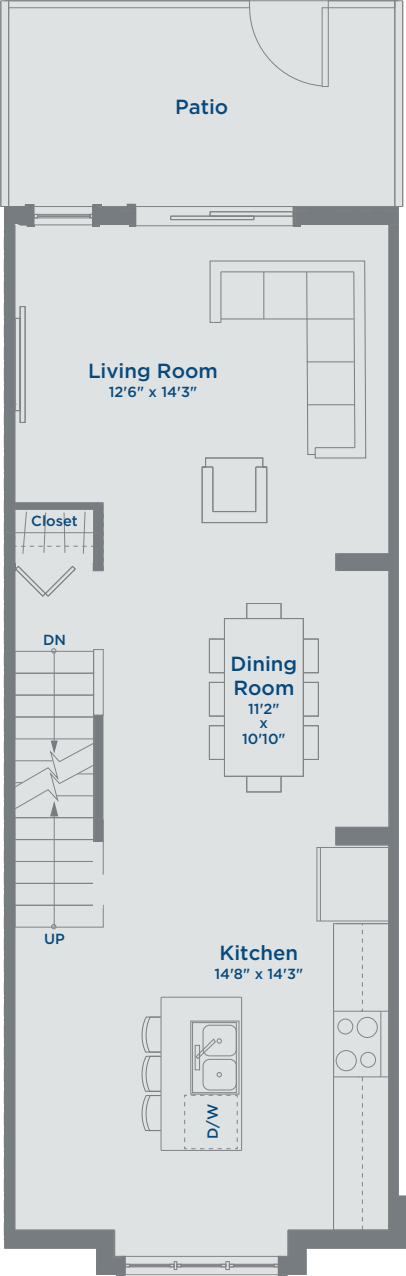

Floorplan F1 HARVEST TOWNHOMES

1247 SQ FT | 3 LEVELS | 2 BEDROOMS - 2 BATHROOMS

THE MEADOWS
AN ARBUTUS COMMUNITY

Lower Floor 51 Sq Ft

Floorplan F1 HARVEST TOWNHOMES

1247 SQ FT | 3 LEVELS | 2 BEDROOMS - 2 BATHROOMS

THE MEADOWS
AN ARBUTUS COMMUNITY

Main Floor 598 Sq Ft

Floorplan F1 HARVEST TOWNHOMES

1247 SQ FT | 3 LEVELS | 2 BEDROOMS - 2 BATHROOMS

THE MEADOWS
AN ARBUTUS COMMUNITY

Upper Floor 598 Sq Ft