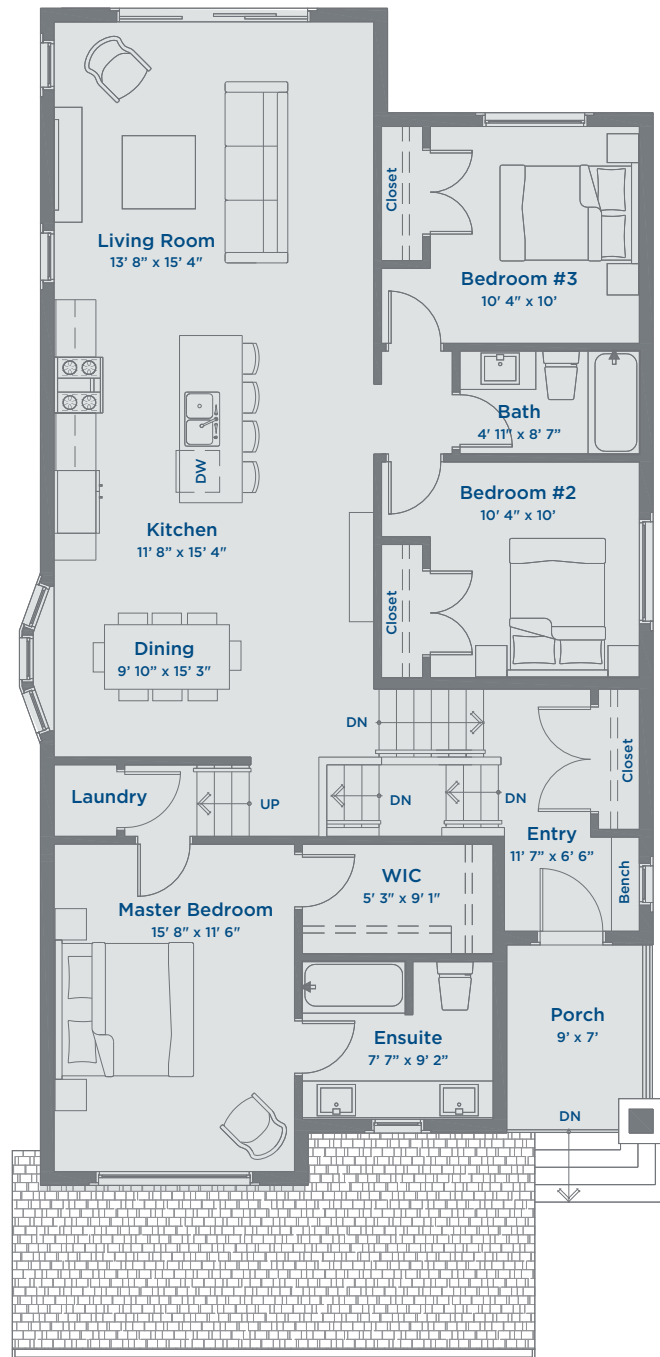

The Brady SINGLE FAMILY HOME

1475 SQ FT | 3 BEDROOMS | 2 BATHROOMS

THE MEADOWS
AN ARBUTUS COMMUNITY

Lower Floor 1116 Sq Ft

The Brady SINGLE FAMILY HOME

1475 SQ FT | 3 BEDROOMS | 2 BATHROOMS

THE MEADOWS
AN ARBUTUS COMMUNITY

Main Floor 1475 Sq Ft