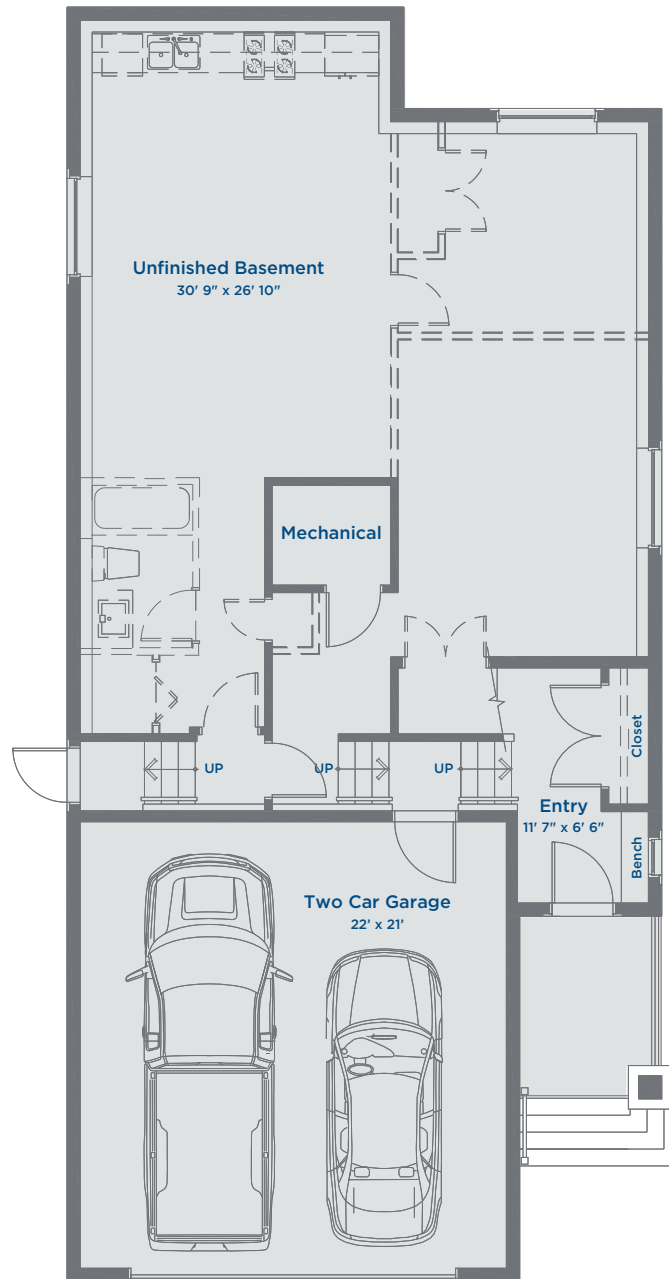

The Brady SINGLE FAMILY HOME

1475 SQ FT | 3 BEDROOMS | 2 BATHROOMS

THE MEADOWS
AN ARBUTUS COMMUNITY

Lower Floor 1116 Sq Ft

The Brady SINGLE FAMILY HOME

1475 SQ FT | 3 BEDROOMS | 2 BATHROOMS

THE MEADOWS
AN ARBUTUS COMMUNITY

Main Floor 1475 Sq Ft