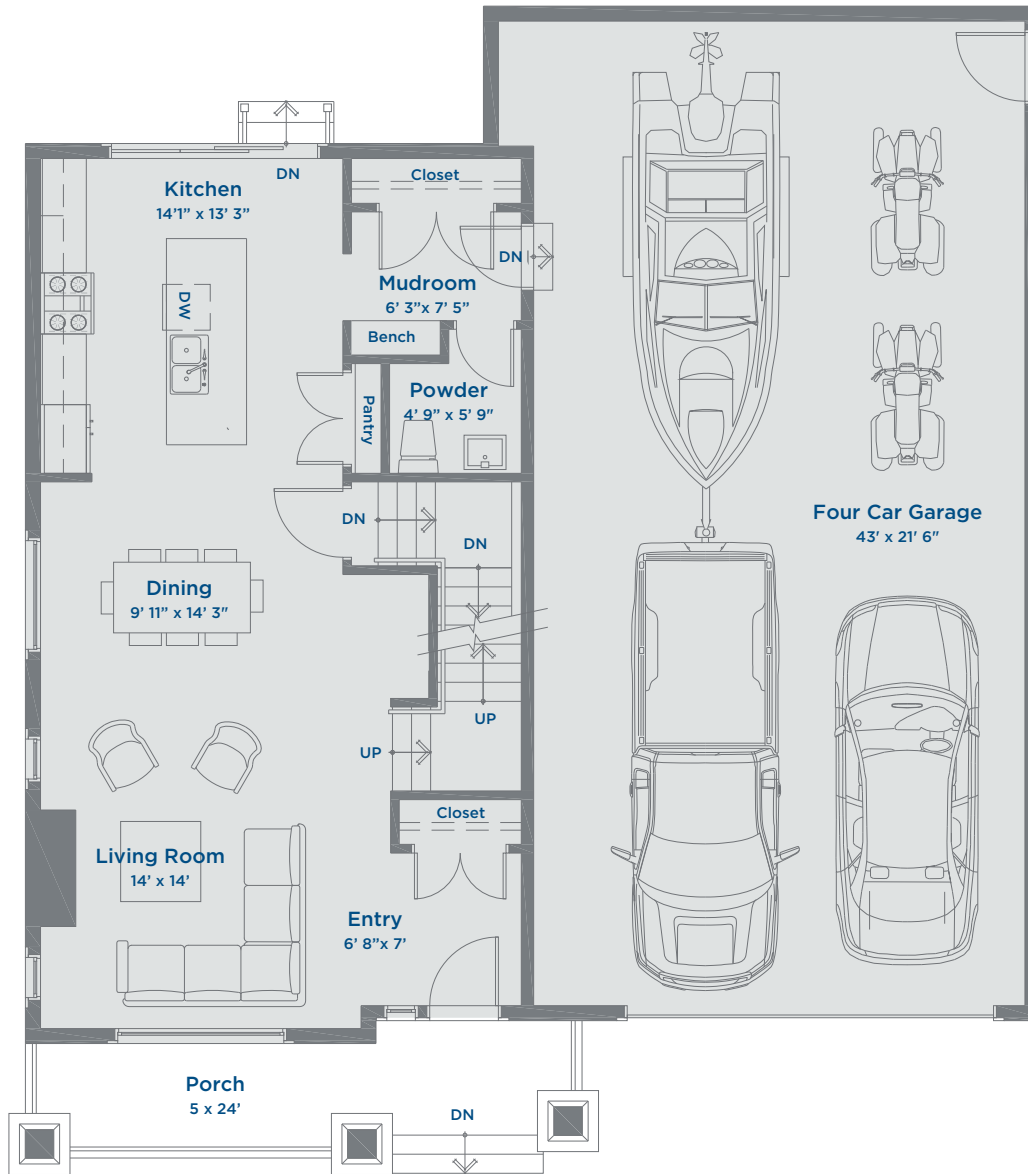

The Ford SINGLE FAMILY HOME

2133 SQ FT | 3 BEDROOMS | 2.5 BATHROOMS | BONUS ROOM

THE MEADOWS
AN ARBUTUS COMMUNITY

Lower Floor 851 Sq Ft

The Ford SINGLE FAMILY HOME

2133 SQ FT | 3 BEDROOMS | 2.5 BATHROOMS | BONUS ROOM

THE MEADOWS
AN ARBUTUS COMMUNITY

Main Floor 851 Sq Ft

The Ford SINGLE FAMILY HOME

2133 SQ FT | 3 BEDROOMS | 2.5 BATHROOMS | BONUS ROOM

THE MEADOWS
AN ARBUTUS COMMUNITY

Upper Floor 1282 Sq Ft