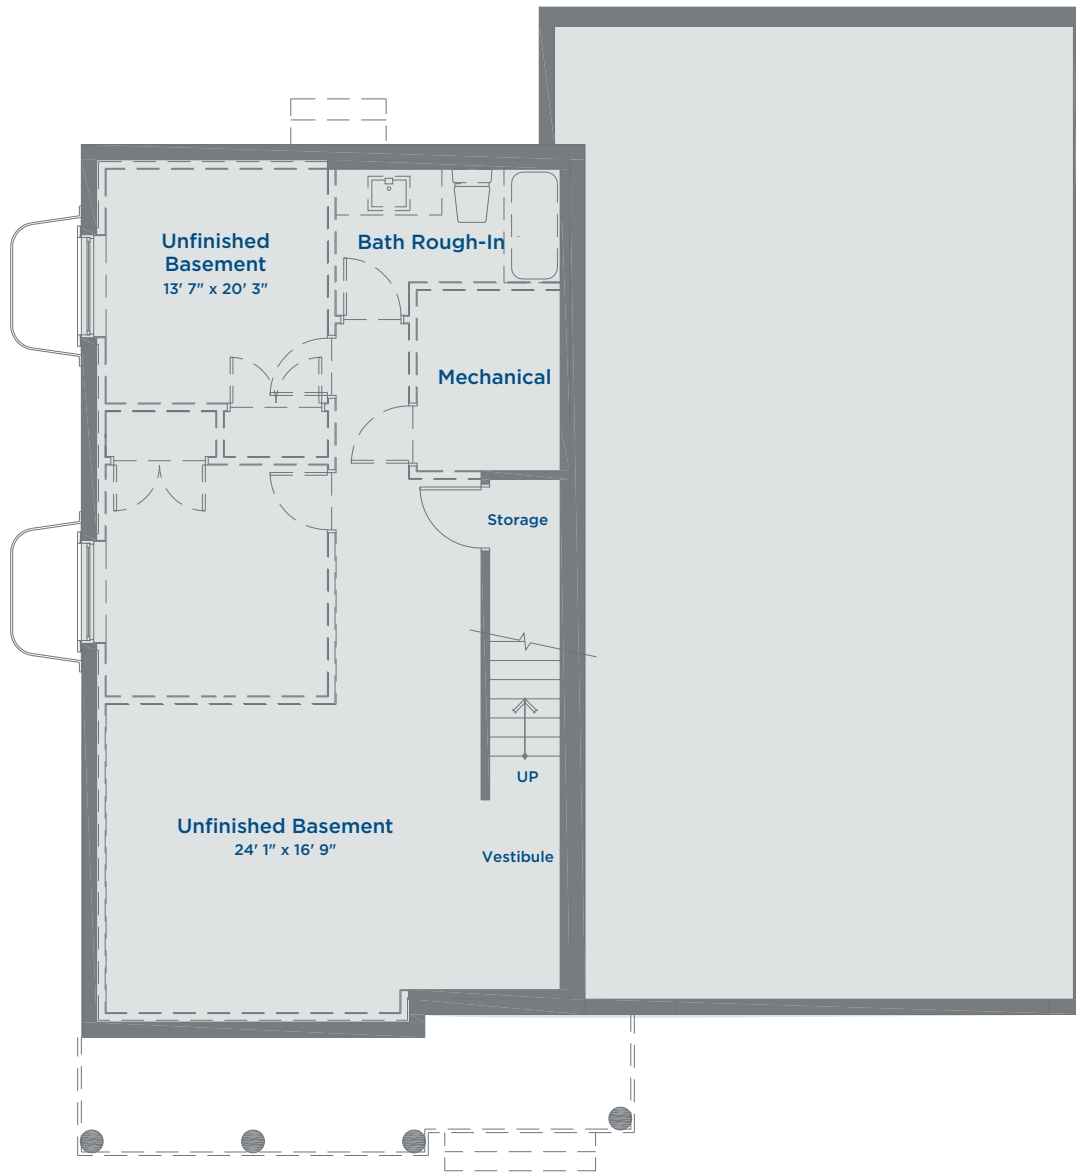

The Ford SINGLE FAMILY HOME

2133 SQ FT | 3 BEDROOMS | 2.5 BATHROOMS | BONUS ROOM

THE MEADOWS
AN ARBUTUS COMMUNITY

Lower Floor 851 Sq Ft

The Ford SINGLE FAMILY HOME

2133 SQ FT | 3 BEDROOMS | 2.5 BATHROOMS | BONUS ROOM

THE MEADOWS
AN ARBUTUS COMMUNITY

Main Floor 851 Sq Ft

The Ford SINGLE FAMILY HOME

2133 SQ FT | 3 BEDROOMS | 2.5 BATHROOMS | BONUS ROOM

THE MEADOWS
AN ARBUTUS COMMUNITY

Upper Floor 1282 Sq Ft