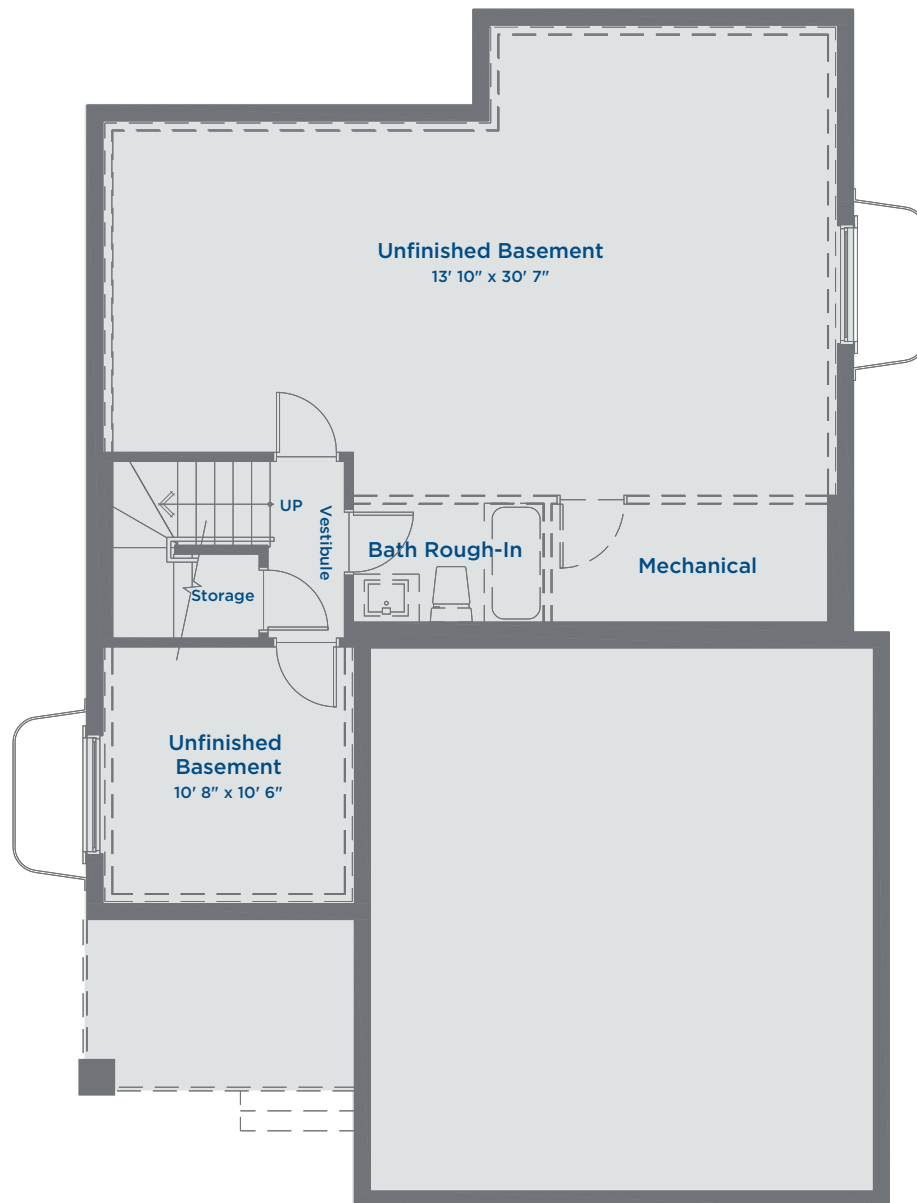

# The James SINGLE FAMILY HOME

2010 SQ FT | 3 BEDROOMS | 2.5 BATHROOMS | BONUS ROOM & DEN

THE MEADOWS  
AN ARBUTUS COMMUNITY

Lower Floor 902 Sq Ft

# The James SINGLE FAMILY HOME

2010 SQ FT | 3 BEDROOMS | 2.5 BATHROOMS | BONUS ROOM & DEN

THE MEADOWS  
AN ARBUTUS COMMUNITY

Main Floor 917 Sq Ft

# The James SINGLE FAMILY HOME

2010 SQ FT | 3 BEDROOMS | 2.5 BATHROOMS | BONUS ROOM & DEN

THE MEADOWS  
AN ARBUTUS COMMUNITY

Upper Floor 1093 Sq Ft