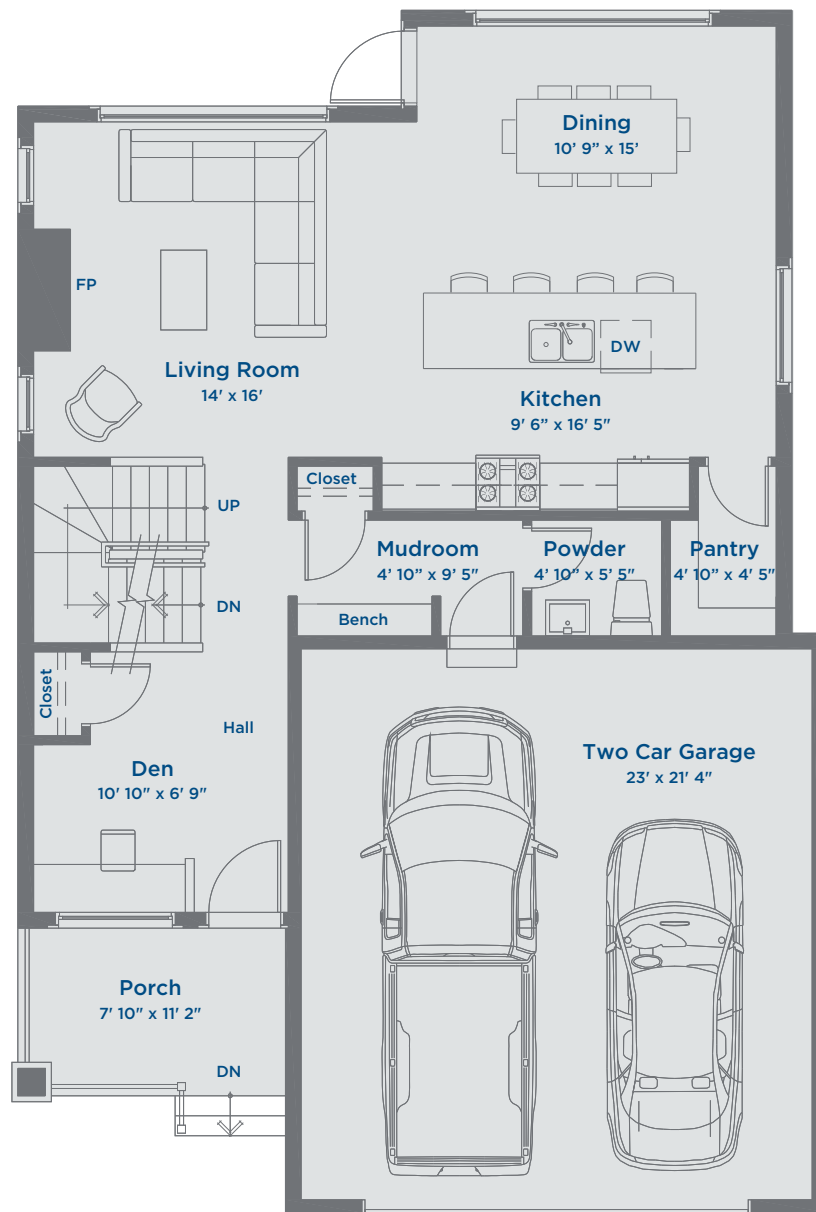

# The James SINGLE FAMILY HOME

2010 SQ FT | 3 BEDROOMS | 2.5 BATHROOMS | BONUS ROOM & DEN

THE MEADOWS  
AN ARBUTUS COMMUNITY

Lower Floor 902 Sq Ft

# The James SINGLE FAMILY HOME

2010 SQ FT | 3 BEDROOMS | 2.5 BATHROOMS | BONUS ROOM & DEN

THE MEADOWS  
AN ARBUTUS COMMUNITY

Main Floor 917 Sq Ft

# The James SINGLE FAMILY HOME

2010 SQ FT | 3 BEDROOMS | 2.5 BATHROOMS | BONUS ROOM & DEN

THE MEADOWS  
AN ARBUTUS COMMUNITY

Upper Floor 1093 Sq Ft