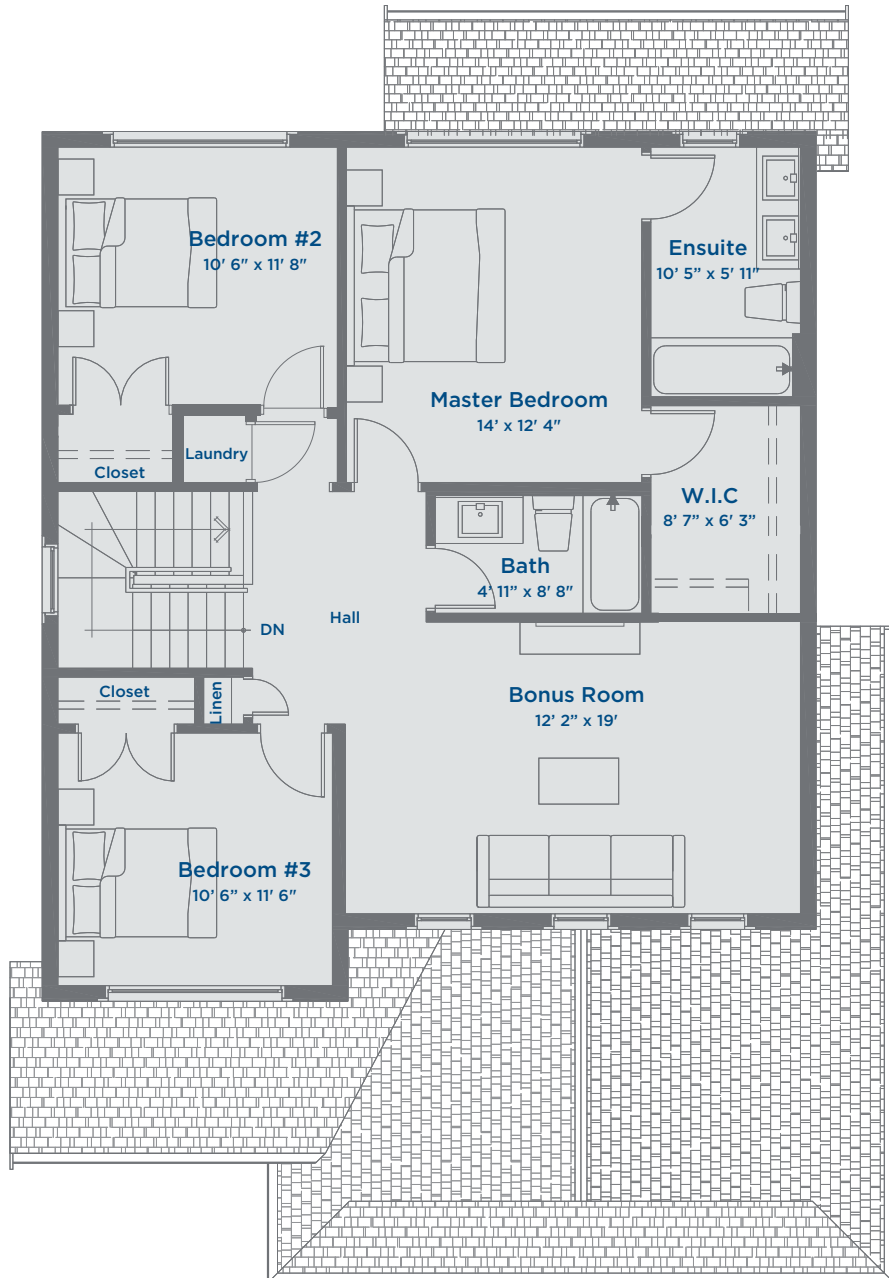

# The James SINGLE FAMILY HOME

2010 SQ FT | 3 BEDROOMS | 2.5 BATHROOMS | BONUS ROOM & DEN

THE MEADOWS  
AN ARBUTUS COMMUNITY

Lower Floor 902 Sq Ft

# The James SINGLE FAMILY HOME

2010 SQ FT | 3 BEDROOMS | 2.5 BATHROOMS | BONUS ROOM & DEN

THE MEADOWS  
AN ARBUTUS COMMUNITY

Main Floor 917 Sq Ft

# The James SINGLE FAMILY HOME

2010 SQ FT | 3 BEDROOMS | 2.5 BATHROOMS | BONUS ROOM & DEN

THE MEADOWS  
AN ARBUTUS COMMUNITY

Upper Floor 1093 Sq Ft