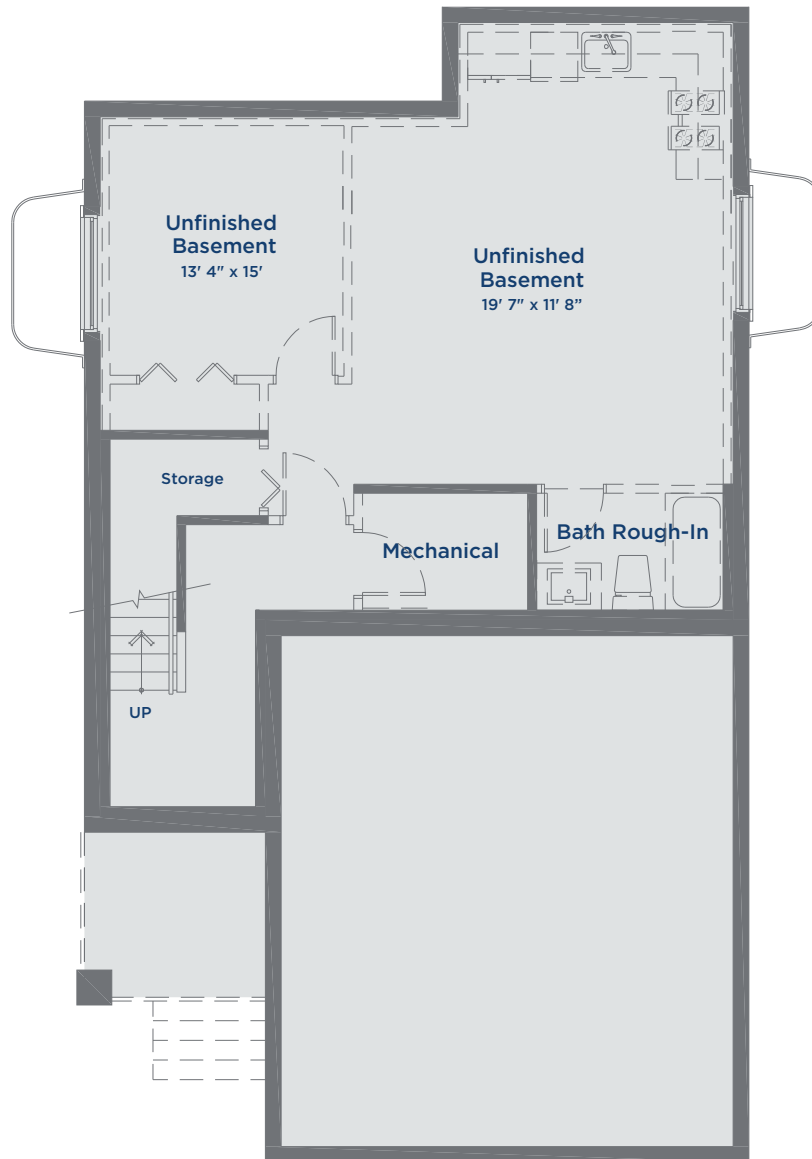

The Clarke SINGLE FAMILY HOME

1665 SQ FT | 3 BEDROOMS | 2.5 BATHROOMS | BONUS ROOM

THE MEADOWS
AN ARBUTUS COMMUNITY

Lower Floor 740 Sq Ft

The Clarke SINGLE FAMILY HOME

1665 SQ FT | 3 BEDROOMS | 2.5 BATHROOMS | BONUS ROOM

THE MEADOWS
AN ARBUTUS COMMUNITY

Main Floor 740 Sq Ft

The Clarke SINGLE FAMILY HOME

1665 SQ FT | 3 BEDROOMS | 2.5 BATHROOMS | BONUS ROOM

THE MEADOWS
AN ARBUTUS COMMUNITY

Upper Floor 925 Sq Ft