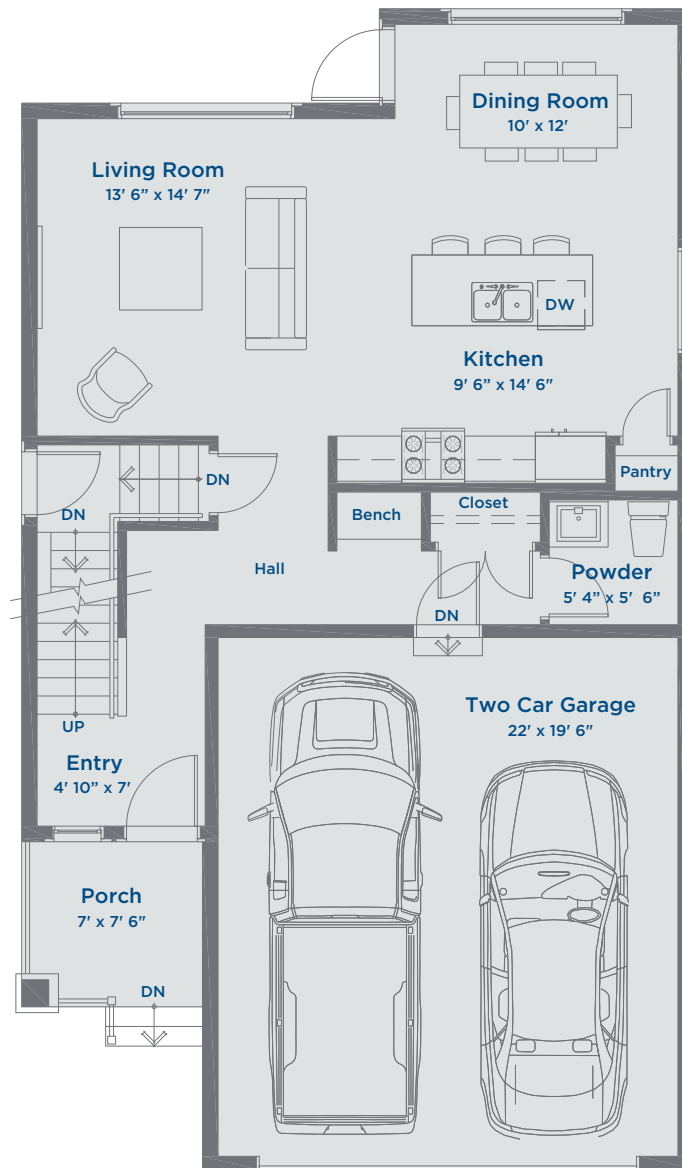

The Clarke SINGLE FAMILY HOME

1665 SQ FT | 3 BEDROOMS | 2.5 BATHROOMS | BONUS ROOM

THE MEADOWS
AN ARBUTUS COMMUNITY

Lower Floor 740 Sq Ft

The Clarke SINGLE FAMILY HOME

1665 SQ FT | 3 BEDROOMS | 2.5 BATHROOMS | BONUS ROOM

THE MEADOWS
AN ARBUTUS COMMUNITY

Main Floor 740 Sq Ft

The Clarke SINGLE FAMILY HOME

1665 SQ FT | 3 BEDROOMS | 2.5 BATHROOMS | BONUS ROOM

THE MEADOWS
AN ARBUTUS COMMUNITY

Upper Floor 925 Sq Ft