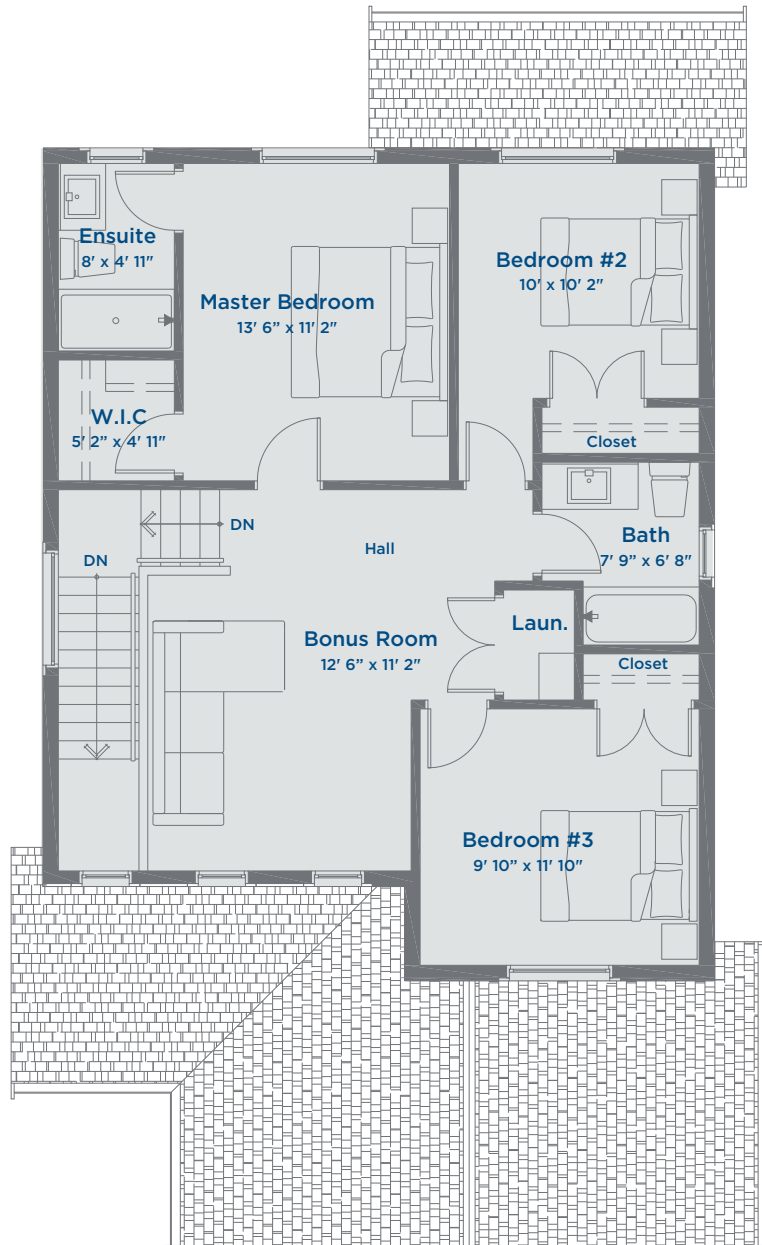

The Clarke SINGLE FAMILY HOME

1665 SQ FT | 3 BEDROOMS | 2.5 BATHROOMS | BONUS ROOM

THE MEADOWS
AN ARBUTUS COMMUNITY

Lower Floor 740 Sq Ft

The Clarke SINGLE FAMILY HOME

1665 SQ FT | 3 BEDROOMS | 2.5 BATHROOMS | BONUS ROOM

THE MEADOWS
AN ARBUTUS COMMUNITY

Main Floor 740 Sq Ft

The Clarke SINGLE FAMILY HOME

1665 SQ FT | 3 BEDROOMS | 2.5 BATHROOMS | BONUS ROOM

THE MEADOWS
AN ARBUTUS COMMUNITY

Upper Floor 925 Sq Ft