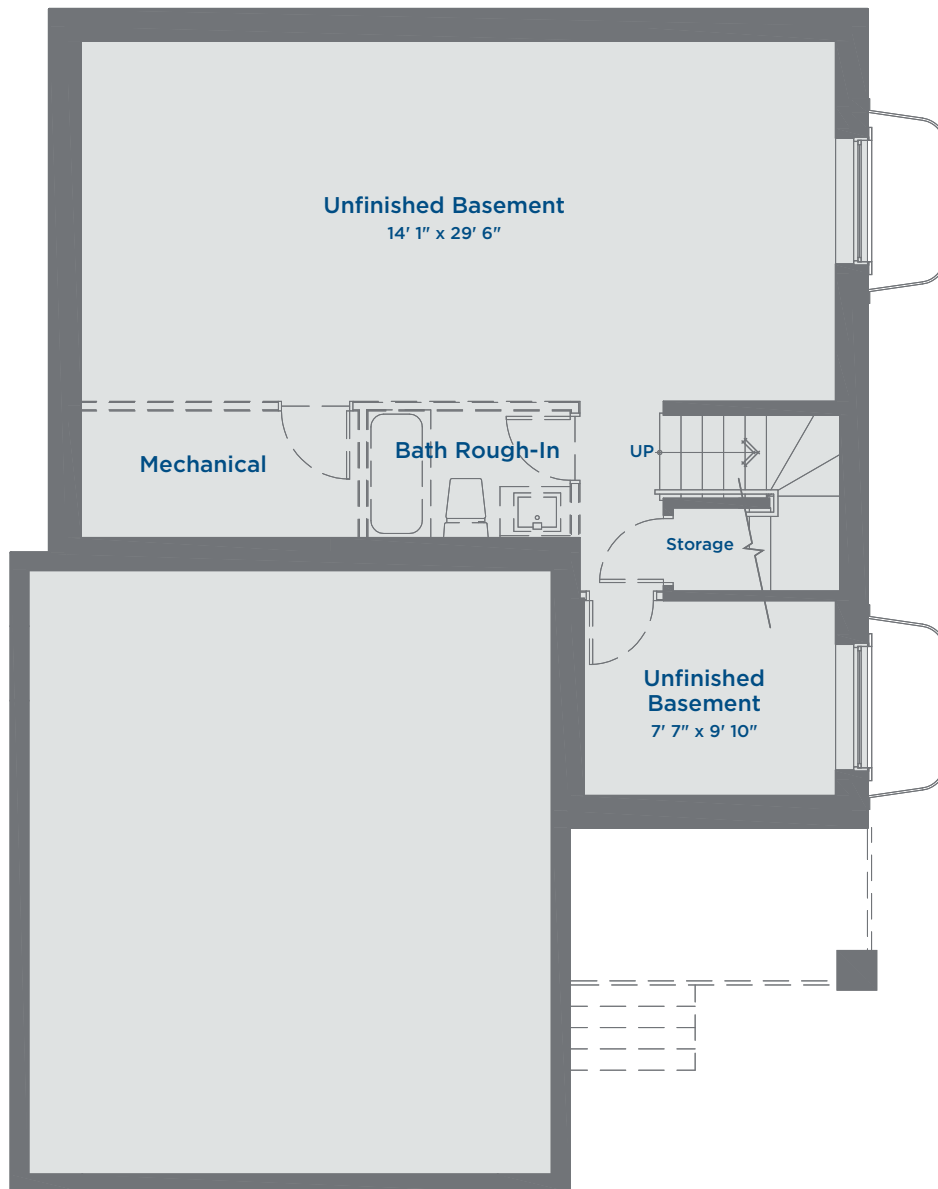

The Greene

SINGLE FAMILY HOME

THE MEADOWS
AN ARBUTUS COMMUNITY

1840 SQ FT | 3 BEDROOMS | 2.5 BATHROOMS | BONUS ROOM & DEN

Upper Floor 1030 Sq Ft

The Greene

SINGLE FAMILY HOME

THE MEADOWS
AN ARBUTUS COMMUNITY

1840 SQ FT | 3 BEDROOMS | 2.5 BATHROOMS | BONUS ROOM & DEN

Main Floor 810 Sq Ft

The Greene SINGLE FAMILY HOME

1840 SQ FT | 3 BEDROOMS | 2.5 BATHROOMS | BONUS ROOM & DEN

THE MEADOWS
AN ARBUTUS COMMUNITY

Lower Floor 805 Sq Ft