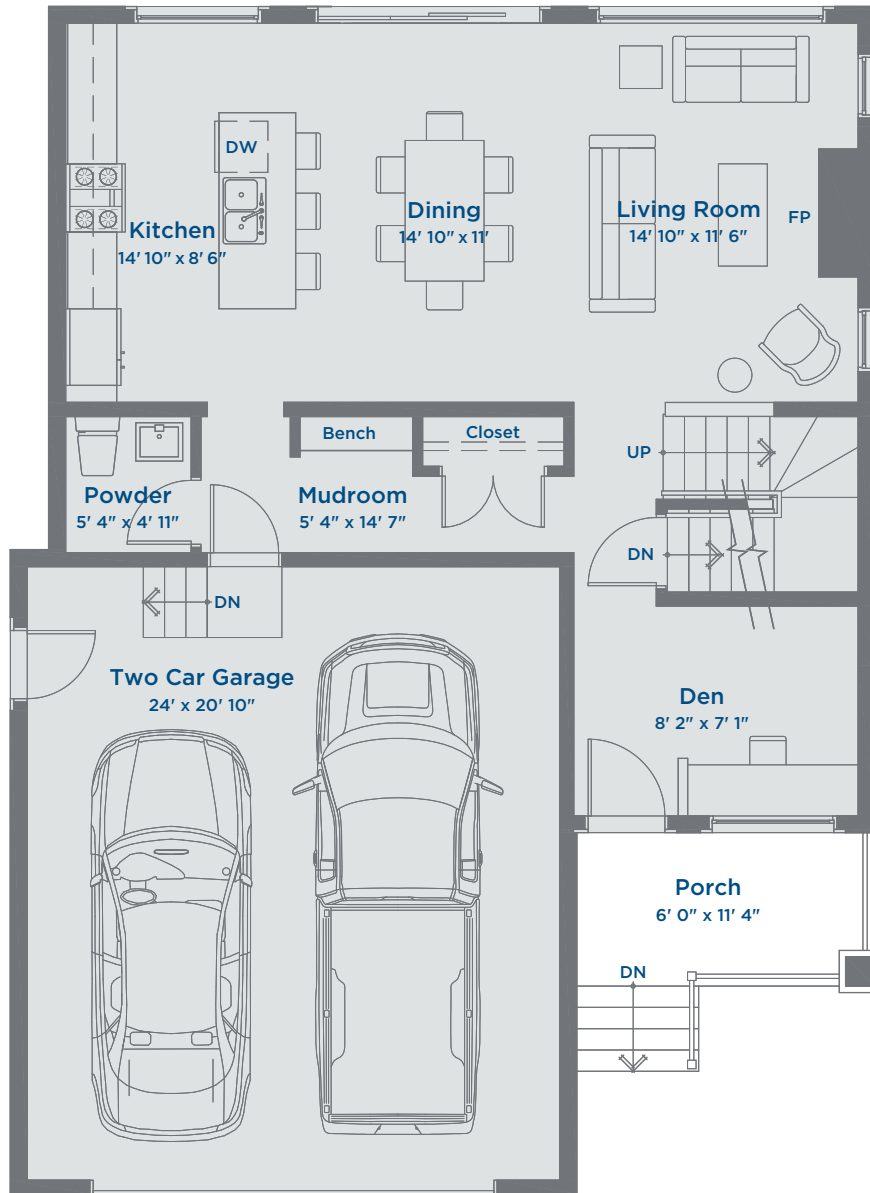

The Greene

SINGLE FAMILY HOME

THE MEADOWS
AN ARBUTUS COMMUNITY

1840 SQ FT | 3 BEDROOMS | 2.5 BATHROOMS | BONUS ROOM & DEN

Upper Floor 1030 Sq Ft

The Greene

SINGLE FAMILY HOME

THE MEADOWS
AN ARBUTUS COMMUNITY

1840 SQ FT | 3 BEDROOMS | 2.5 BATHROOMS | BONUS ROOM & DEN

Main Floor 810 Sq Ft

The Greene SINGLE FAMILY HOME

1840 SQ FT | 3 BEDROOMS | 2.5 BATHROOMS | BONUS ROOM & DEN

THE MEADOWS
AN ARBUTUS COMMUNITY

Lower Floor 805 Sq Ft