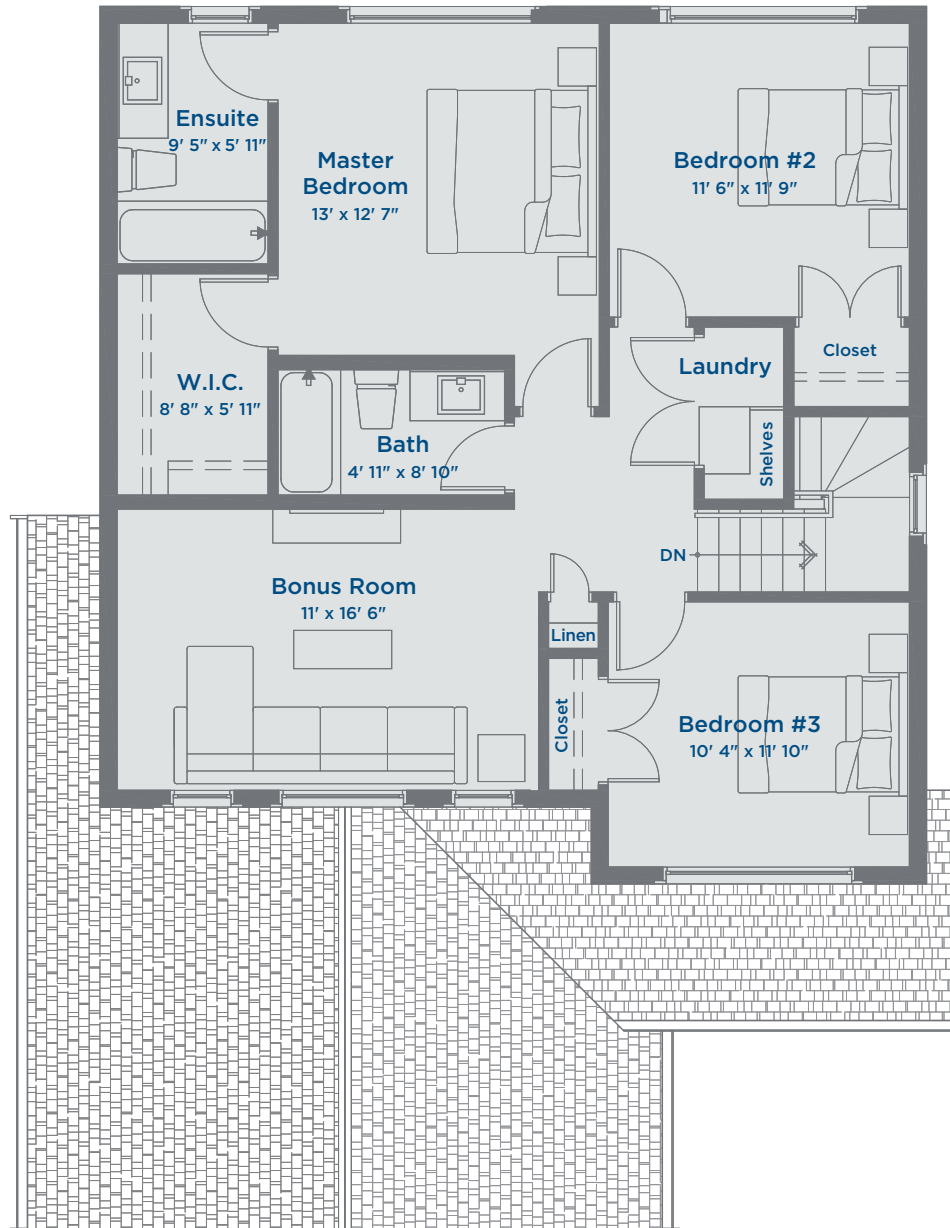

The Greene

SINGLE FAMILY HOME

THE MEADOWS
AN ARBUTUS COMMUNITY

1840 SQ FT | 3 BEDROOMS | 2.5 BATHROOMS | BONUS ROOM & DEN

Upper Floor 1030 Sq Ft

The Greene

SINGLE FAMILY HOME

THE MEADOWS
AN ARBUTUS COMMUNITY

1840 SQ FT | 3 BEDROOMS | 2.5 BATHROOMS | BONUS ROOM & DEN

Main Floor 810 Sq Ft

The Greene SINGLE FAMILY HOME

1840 SQ FT | 3 BEDROOMS | 2.5 BATHROOMS | BONUS ROOM & DEN

THE MEADOWS
AN ARBUTUS COMMUNITY

Lower Floor 805 Sq Ft