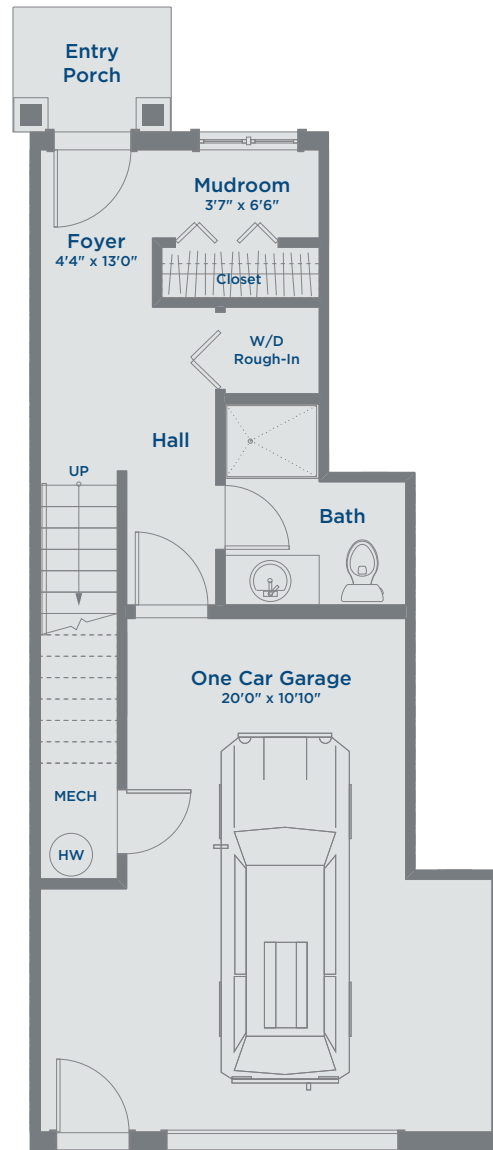

# Floorplan B1

## HARVEST TOWNHOMES

1423 SQ FT | 3 LEVELS | 3 BEDROOMS - 2 BATHROOMS

THE MEADOWS  
AN ARBUTUS COMMUNITY

Lower Floor 219 Sq Ft