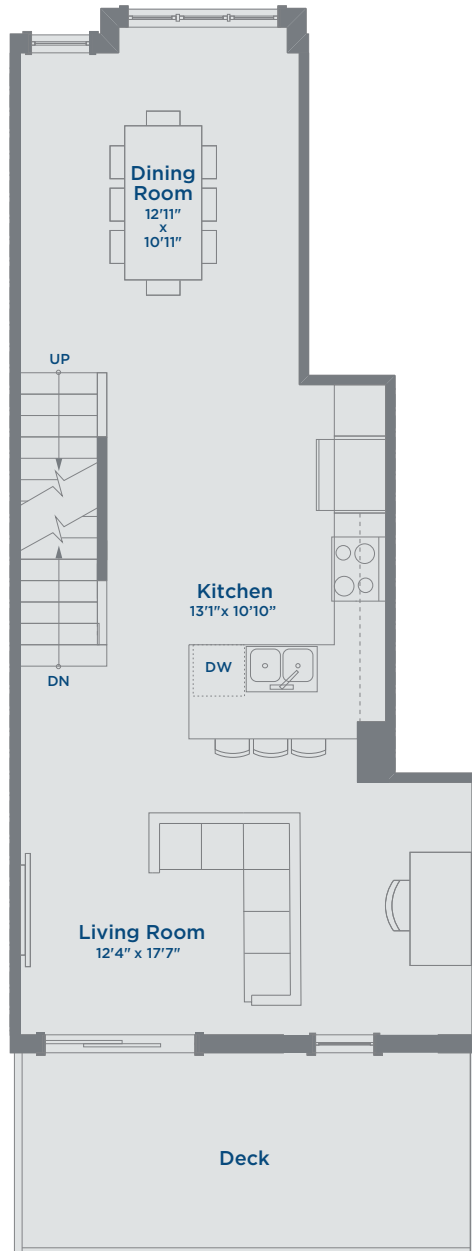

Floorplan B1

HARVEST TOWNHOMES

1423 SQ FT | 3 LEVELS | 3 BEDROOMS - 2 BATHROOMS

THE MEADOWS
AN ARBUTUS COMMUNITY

Main Floor 590 Sq Ft