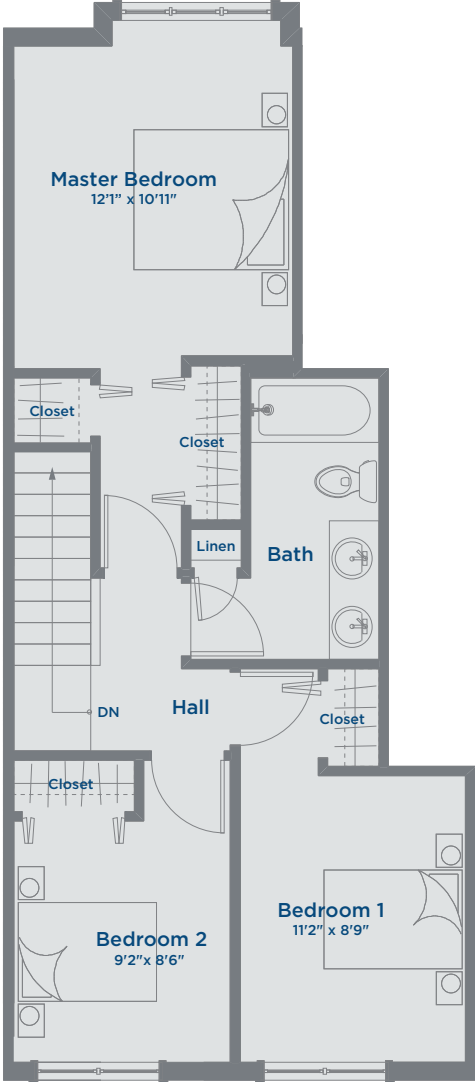

Floorplan B1

HARVEST TOWNHOMES

1423 SQ FT | 3 LEVELS | 3 BEDROOMS - 2 BATHROOMS

THE MEADOWS
AN ARBUTUS COMMUNITY

Upper Floor 614 Sq Ft