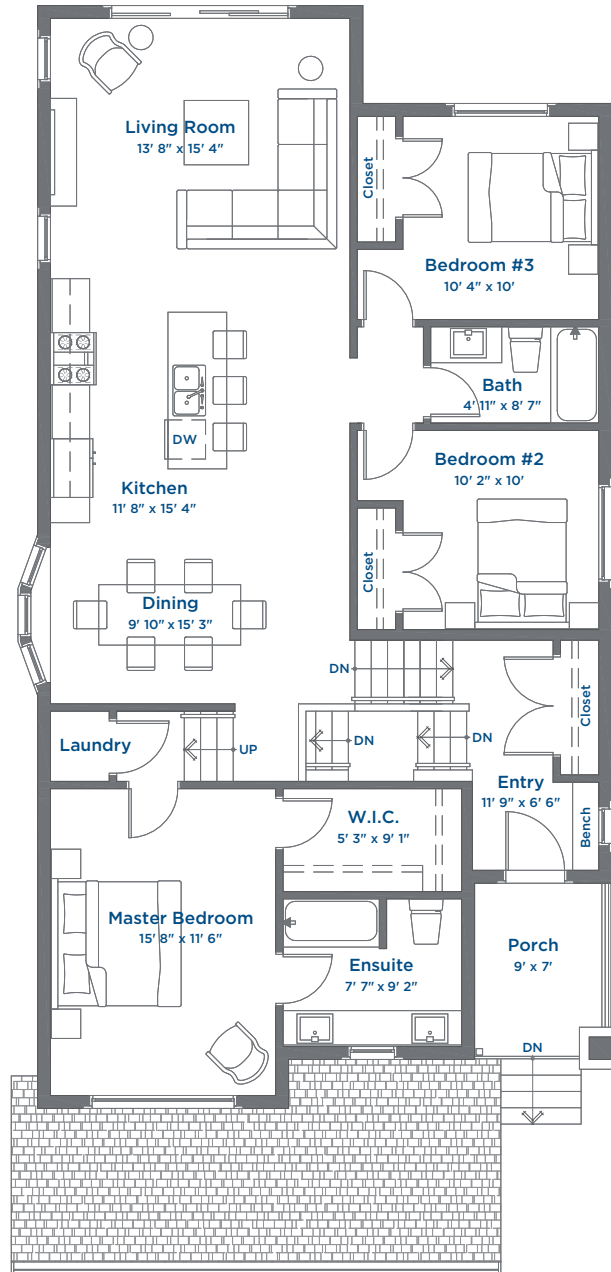

# The Brady SINGLE FAMILY HOME

1475 SQ FT | 3 BEDROOMS | 2 BATHROOMS

THE MEADOWS  
AN ARBUTUS COMMUNITY

Main Floor 1,319 Sq Ft

# The Brady SINGLE FAMILY HOME

1475 SQ FT | 3 BEDROOMS | 2 BATHROOMS

THE MEADOWS  
AN ARBUTUS COMMUNITY

Lower Floor 1,116 Sq Ft