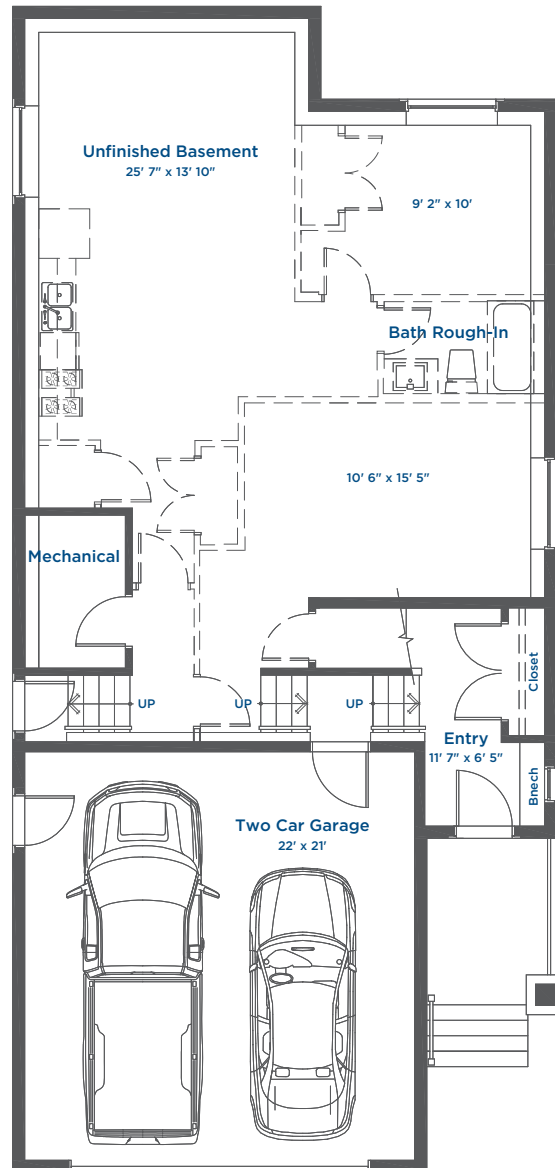

# The Brady SINGLE FAMILY HOME

1475 SQ FT | 3 BEDROOMS | 2 BATHROOMS

THE MEADOWS  
AN ARBUTUS COMMUNITY

Main Floor 1,319 Sq Ft

# The Brady SINGLE FAMILY HOME

1475 SQ FT | 3 BEDROOMS | 2 BATHROOMS

THE MEADOWS  
AN ARBUTUS COMMUNITY

Lower Floor 1,116 Sq Ft