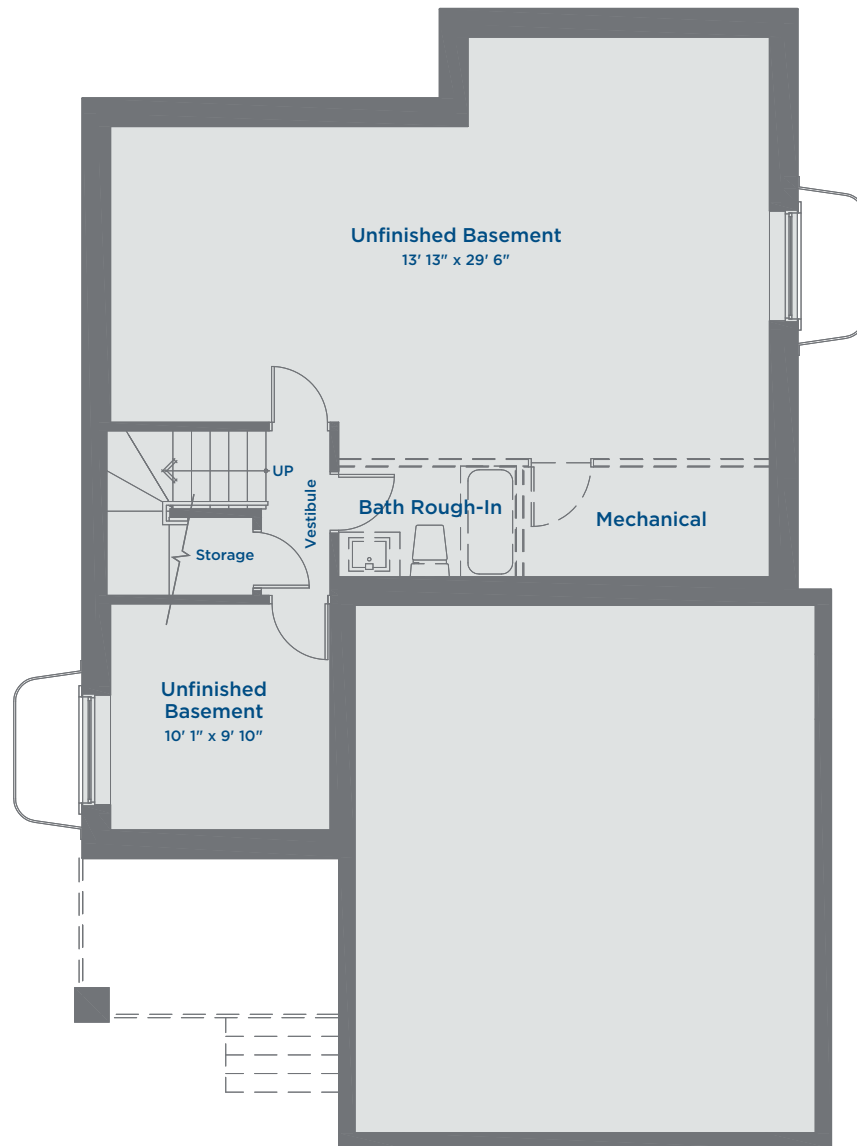

The James SINGLE FAMILY HOME

2015 SQ FT | 3 BEDROOMS | 2.5 BATHROOMS | BONUS ROOM & DEN

THE MEADOWS
AN ARBUTUS COMMUNITY

Upper Floor 1095 Sq Ft

The James

SINGLE FAMILY HOME

2015 SQ FT | 3 BEDROOMS | 2.5 BATHROOMS | BONUS ROOM & DEN

THE MEADOWS
AN ARBUTUS COMMUNITY

Main Floor 920 Sq Ft

The James SINGLE FAMILY HOME

2015 SQ FT | 3 BEDROOMS | 2.5 BATHROOMS | BONUS ROOM & DEN

THE MEADOWS
AN ARBUTUS COMMUNITY

Lower Floor 906 Sq Ft