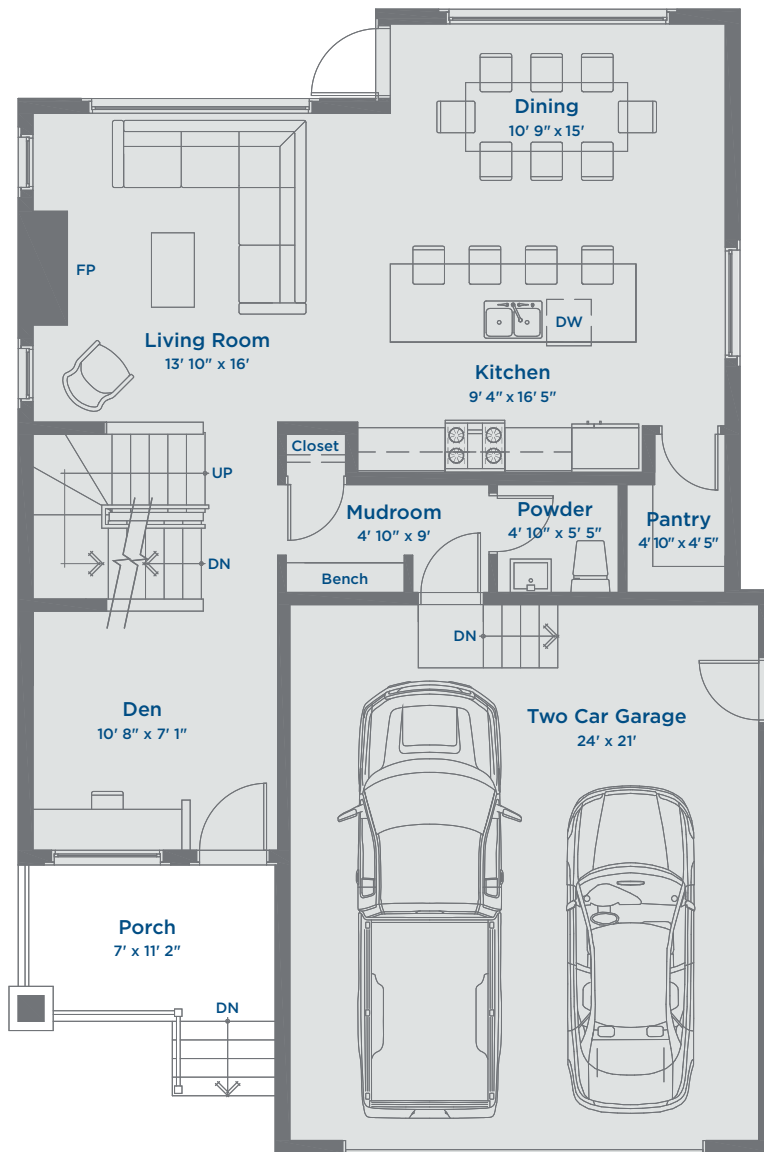

The James SINGLE FAMILY HOME

2015 SQ FT | 3 BEDROOMS | 2.5 BATHROOMS | BONUS ROOM & DEN

THE MEADOWS
AN ARBUTUS COMMUNITY

Upper Floor 1095 Sq Ft

The James

SINGLE FAMILY HOME

2015 SQ FT | 3 BEDROOMS | 2.5 BATHROOMS | BONUS ROOM & DEN

THE MEADOWS
AN ARBUTUS COMMUNITY

Main Floor 920 Sq Ft

The James SINGLE FAMILY HOME

2015 SQ FT | 3 BEDROOMS | 2.5 BATHROOMS | BONUS ROOM & DEN

THE MEADOWS
AN ARBUTUS COMMUNITY

Lower Floor 906 Sq Ft