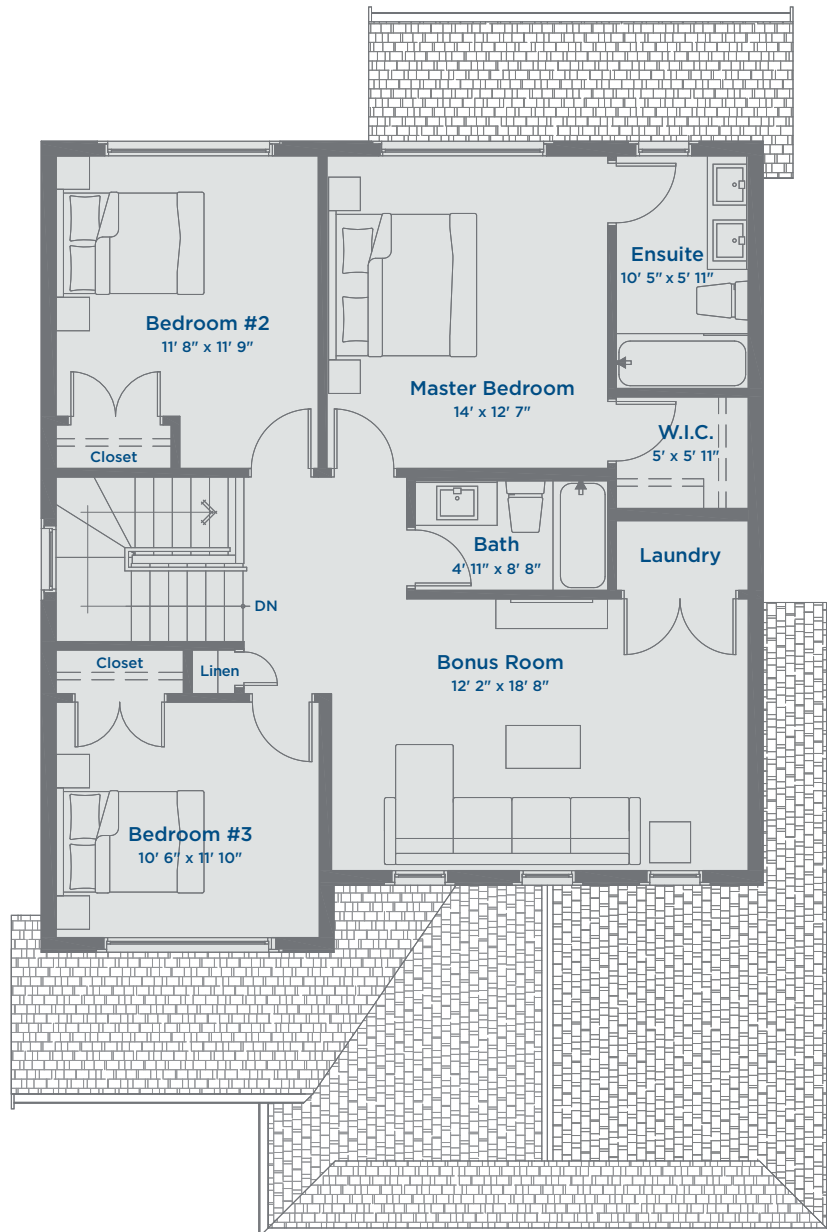

The James SINGLE FAMILY HOME

2015 SQ FT | 3 BEDROOMS | 2.5 BATHROOMS | BONUS ROOM & DEN

THE MEADOWS
AN ARBUTUS COMMUNITY

Upper Floor 1095 Sq Ft

The James

SINGLE FAMILY HOME

2015 SQ FT | 3 BEDROOMS | 2.5 BATHROOMS | BONUS ROOM & DEN

THE MEADOWS
AN ARBUTUS COMMUNITY

Main Floor 920 Sq Ft

The James SINGLE FAMILY HOME

2015 SQ FT | 3 BEDROOMS | 2.5 BATHROOMS | BONUS ROOM & DEN

THE MEADOWS
AN ARBUTUS COMMUNITY

Lower Floor 906 Sq Ft