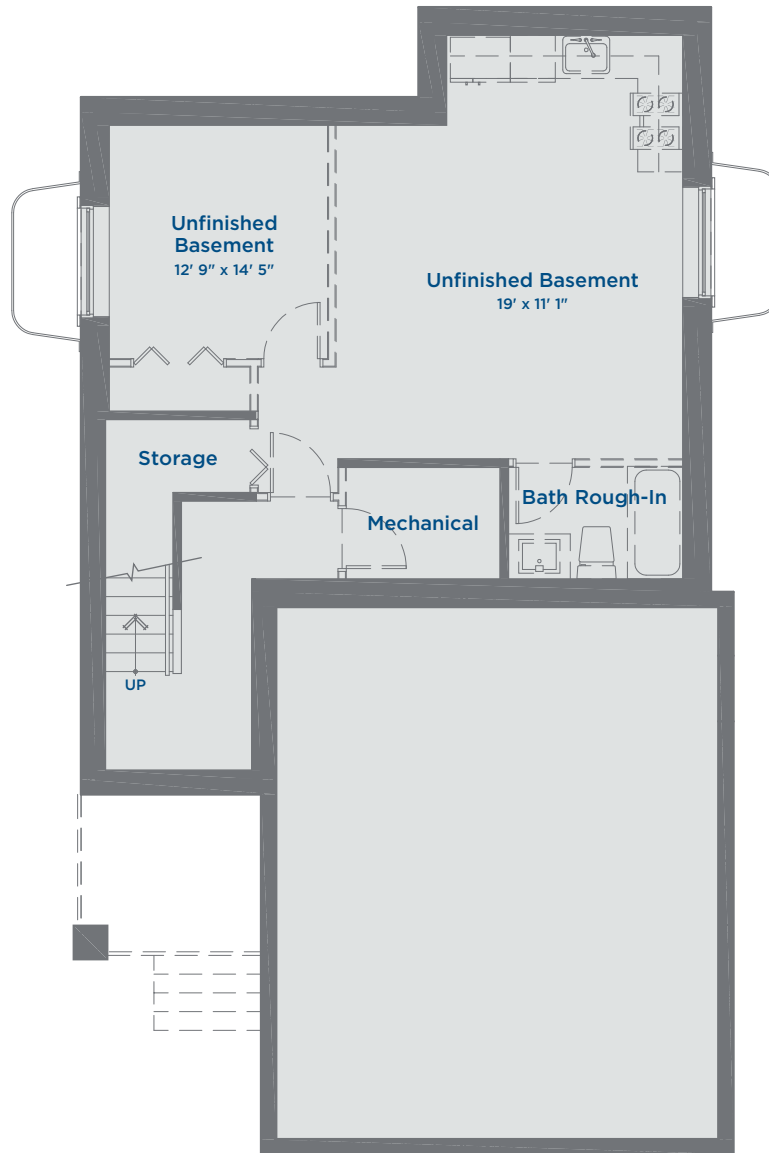

The Clarke SINGLE FAMILY HOME

1659 SQ FT | 3 BEDROOMS | 2.5 BATHROOMS | BONUS ROOM

THE MEADOWS
AN ARBUTUS COMMUNITY

Upper Floor 919 Sq Ft

The Clarke SINGLE FAMILY HOME

1659 SQ FT | 3 BEDROOMS | 2.5 BATHROOMS | BONUS ROOM

THE MEADOWS
AN ARBUTUS COMMUNITY

Main Floor 740 Sq Ft

The Clarke SINGLE FAMILY HOME

1659 SQ FT | 3 BEDROOMS | 2.5 BATHROOMS | BONUS ROOM

THE MEADOWS
AN ARBUTUS COMMUNITY

Lower Floor 740 Sq Ft