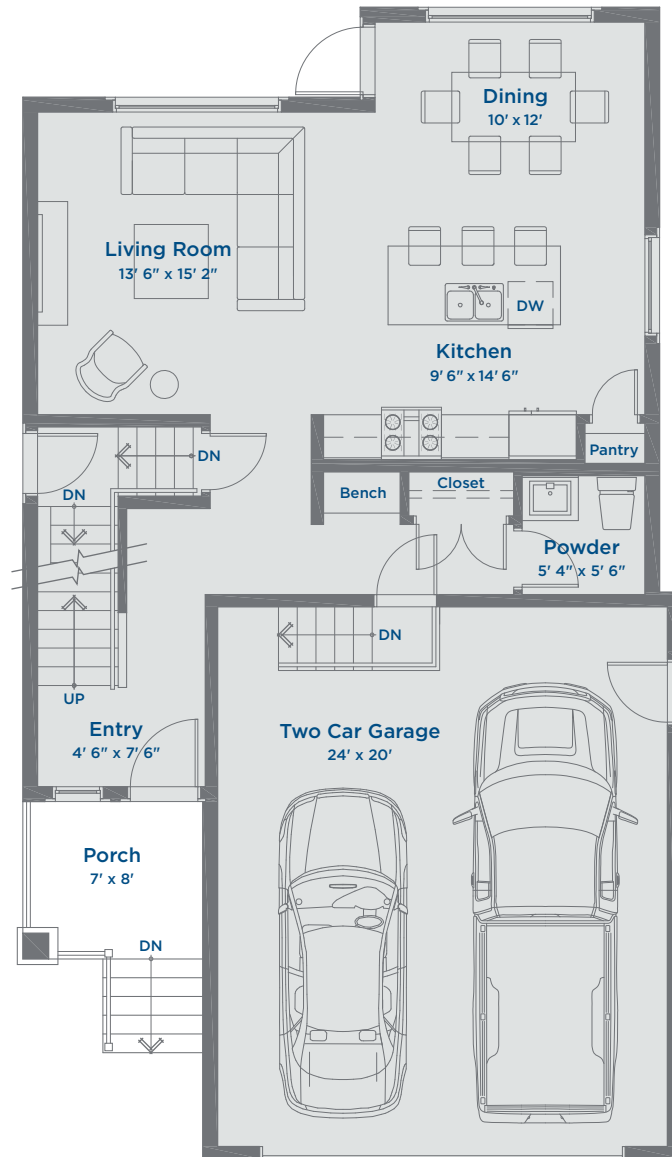

The Clarke SINGLE FAMILY HOME

1659 SQ FT | 3 BEDROOMS | 2.5 BATHROOMS | BONUS ROOM

THE MEADOWS
AN ARBUTUS COMMUNITY

Upper Floor 919 Sq Ft

The Clarke SINGLE FAMILY HOME

1659 SQ FT | 3 BEDROOMS | 2.5 BATHROOMS | BONUS ROOM

THE MEADOWS
AN ARBUTUS COMMUNITY

Main Floor 740 Sq Ft

The Clarke SINGLE FAMILY HOME

1659 SQ FT | 3 BEDROOMS | 2.5 BATHROOMS | BONUS ROOM

THE MEADOWS
AN ARBUTUS COMMUNITY

Lower Floor 740 Sq Ft