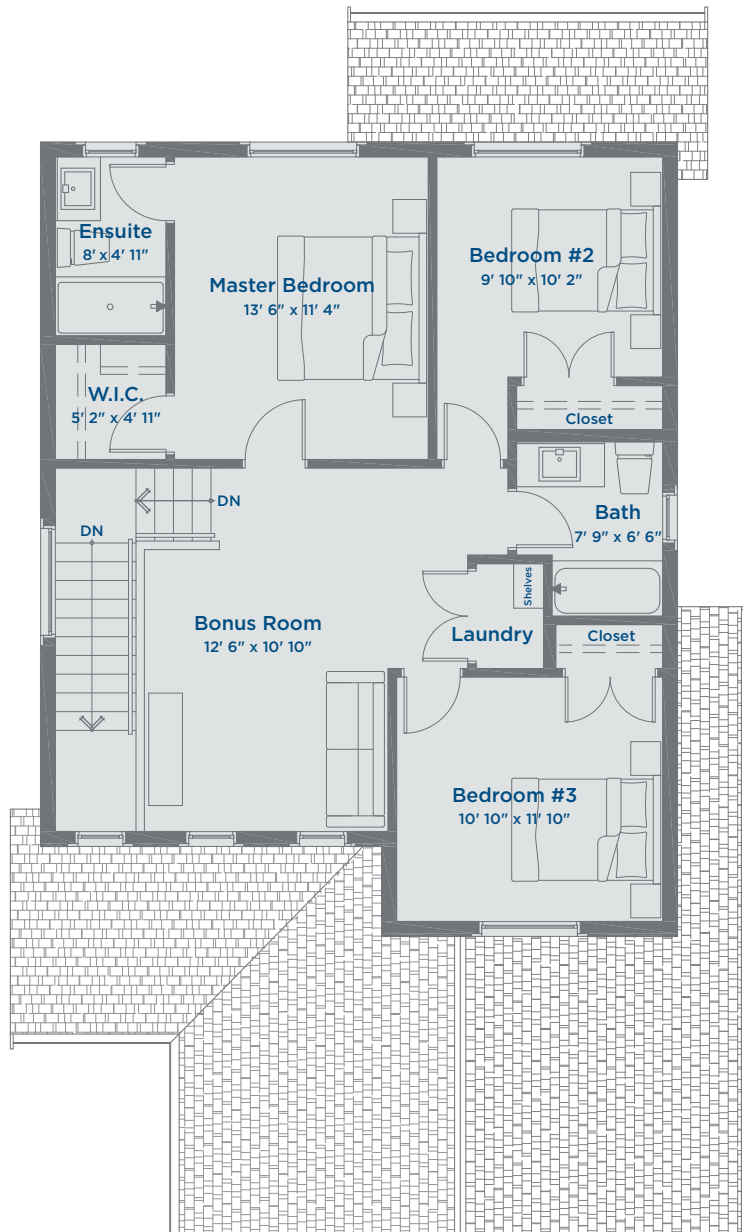

The Clarke SINGLE FAMILY HOME

1659 SQ FT | 3 BEDROOMS | 2.5 BATHROOMS | BONUS ROOM

THE MEADOWS
AN ARBUTUS COMMUNITY

Upper Floor 919 Sq Ft

The Clarke SINGLE FAMILY HOME

1659 SQ FT | 3 BEDROOMS | 2.5 BATHROOMS | BONUS ROOM

THE MEADOWS
AN ARBUTUS COMMUNITY

Main Floor 740 Sq Ft

The Clarke SINGLE FAMILY HOME

1659 SQ FT | 3 BEDROOMS | 2.5 BATHROOMS | BONUS ROOM

THE MEADOWS
AN ARBUTUS COMMUNITY

Lower Floor 740 Sq Ft