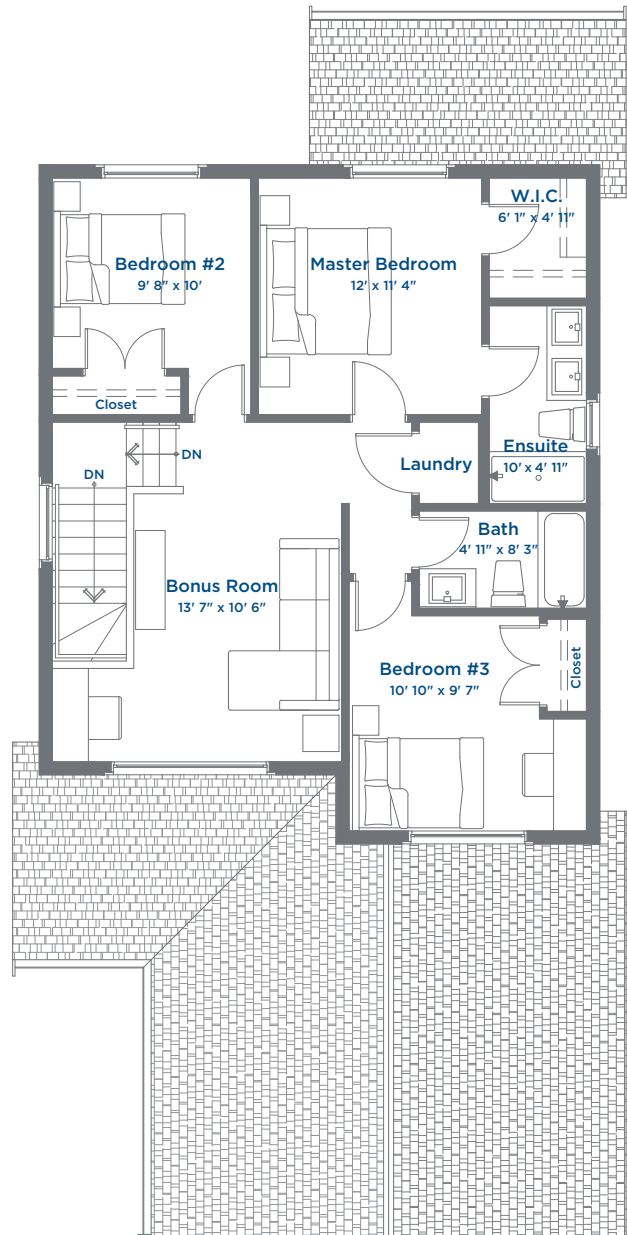

# The Parker SINGLE FAMILY HOME

1598 SQ FT | 3 BEDROOMS | 2.5 BATHROOMS | BONUS ROOM

THE MEADOWS  
AN ARBUTUS COMMUNITY

Upper Floor 899.5 Sq Ft

# The Parker SINGLE FAMILY HOME

1598 SQ FT | 3 BEDROOMS | 2.5 BATHROOMS | BONUS ROOM

THE MEADOWS  
AN ARBUTUS COMMUNITY

Main Floor 698.5 Sq Ft

# The Parker SINGLE FAMILY HOME

1598 SQ FT | 3 BEDROOMS | 2.5 BATHROOMS | BONUS ROOM

THE MEADOWS  
AN ARBUTUS COMMUNITY

Lower Floor 697 Sq Ft