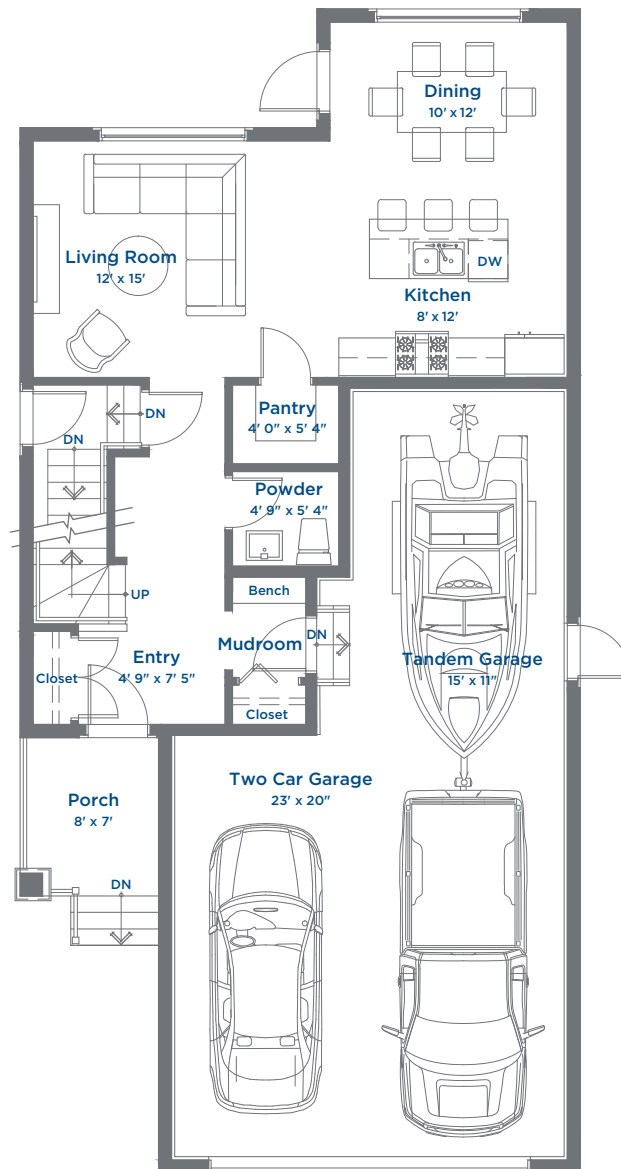

# The Parker SINGLE FAMILY HOME

1598 SQ FT | 3 BEDROOMS | 2.5 BATHROOMS | BONUS ROOM

THE MEADOWS  
AN ARBUTUS COMMUNITY

Upper Floor 899.5 Sq Ft

# The Parker SINGLE FAMILY HOME

1598 SQ FT | 3 BEDROOMS | 2.5 BATHROOMS | BONUS ROOM

THE MEADOWS  
AN ARBUTUS COMMUNITY

Main Floor 698.5 Sq Ft

# The Parker SINGLE FAMILY HOME

1598 SQ FT | 3 BEDROOMS | 2.5 BATHROOMS | BONUS ROOM

THE MEADOWS  
AN ARBUTUS COMMUNITY

Lower Floor 697 Sq Ft