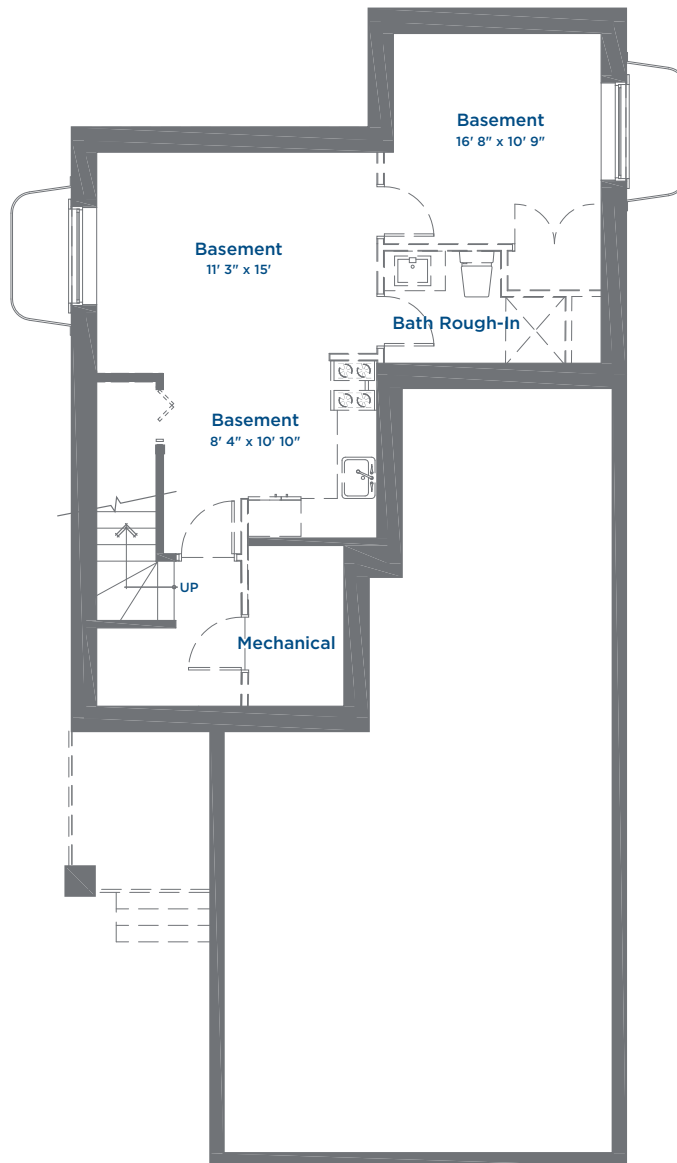

# The Parker SINGLE FAMILY HOME

1598 SQ FT | 3 BEDROOMS | 2.5 BATHROOMS | BONUS ROOM

THE MEADOWS  
AN ARBUTUS COMMUNITY

Upper Floor 899.5 Sq Ft

# The Parker SINGLE FAMILY HOME

1598 SQ FT | 3 BEDROOMS | 2.5 BATHROOMS | BONUS ROOM

THE MEADOWS  
AN ARBUTUS COMMUNITY

Main Floor 698.5 Sq Ft

# The Parker SINGLE FAMILY HOME

1598 SQ FT | 3 BEDROOMS | 2.5 BATHROOMS | BONUS ROOM

THE MEADOWS  
AN ARBUTUS COMMUNITY

Lower Floor 697 Sq Ft