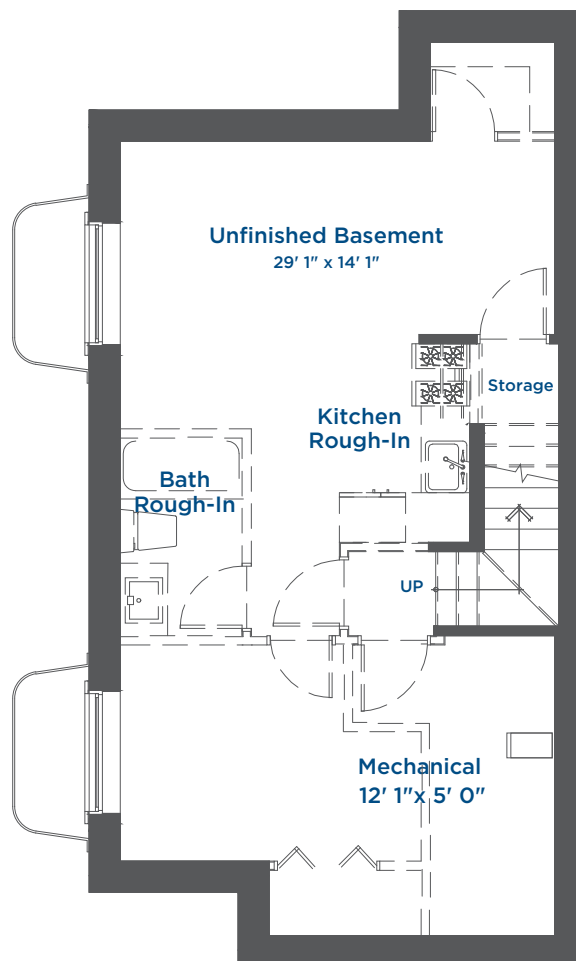

# The Audrey LANEWAY HOME

THE MEADOWS  
AN ARBUTUS COMMUNITY

1478 SQ FT | 3 BEDROOMS | 2.5 BATHROOMS | FLEX ROOM

Upper Floor 776 Sq Ft

# The Audrey LANEWAY HOME

THE MEADOWS  
AN ARBUTUS COMMUNITY

1478 SQ FT | 3 BEDROOMS | 2.5 BATHROOMS | FLEX ROOM

Main Floor 702 Sq Ft

# The Audrey LANEWAY HOME

1478 SQ FT | 3 BEDROOMS | 2.5 BATHROOMS | FLEX ROOM

THE MEADOWS  
AN ARBUTUS COMMUNITY

Lower Floor 702 Sq Ft