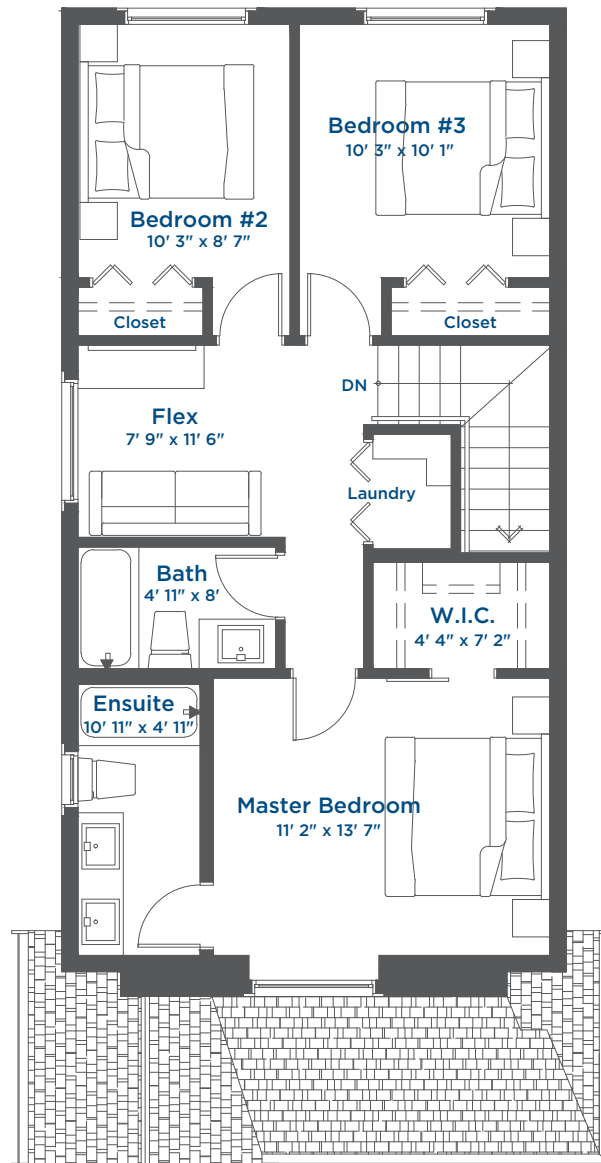

# The Audrey LANEWAY HOME

THE MEADOWS  
AN ARBUTUS COMMUNITY

1478 SQ FT | 3 BEDROOMS | 2.5 BATHROOMS | FLEX ROOM

Upper Floor 776 Sq Ft

# The Audrey LANEWAY HOME

THE MEADOWS  
AN ARBUTUS COMMUNITY

1478 SQ FT | 3 BEDROOMS | 2.5 BATHROOMS | FLEX ROOM

Main Floor 702 Sq Ft

# The Audrey LANEWAY HOME

1478 SQ FT | 3 BEDROOMS | 2.5 BATHROOMS | FLEX ROOM

THE MEADOWS  
AN ARBUTUS COMMUNITY

Lower Floor 702 Sq Ft