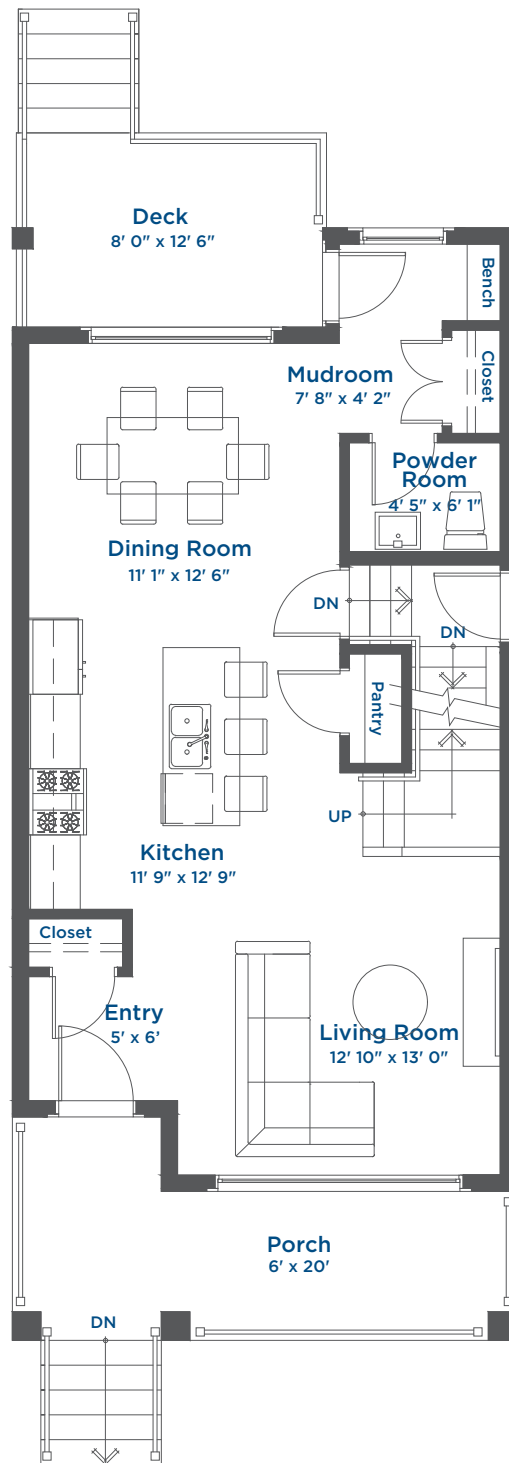

# The Audrey LANEWAY HOME

THE MEADOWS  
AN ARBUTUS COMMUNITY

1478 SQ FT | 3 BEDROOMS | 2.5 BATHROOMS | FLEX ROOM

Upper Floor 776 Sq Ft

# The Audrey LANEWAY HOME

THE MEADOWS  
AN ARBUTUS COMMUNITY

1478 SQ FT | 3 BEDROOMS | 2.5 BATHROOMS | FLEX ROOM

Main Floor 702 Sq Ft

# The Audrey LANEWAY HOME

1478 SQ FT | 3 BEDROOMS | 2.5 BATHROOMS | FLEX ROOM

THE MEADOWS  
AN ARBUTUS COMMUNITY

Lower Floor 702 Sq Ft