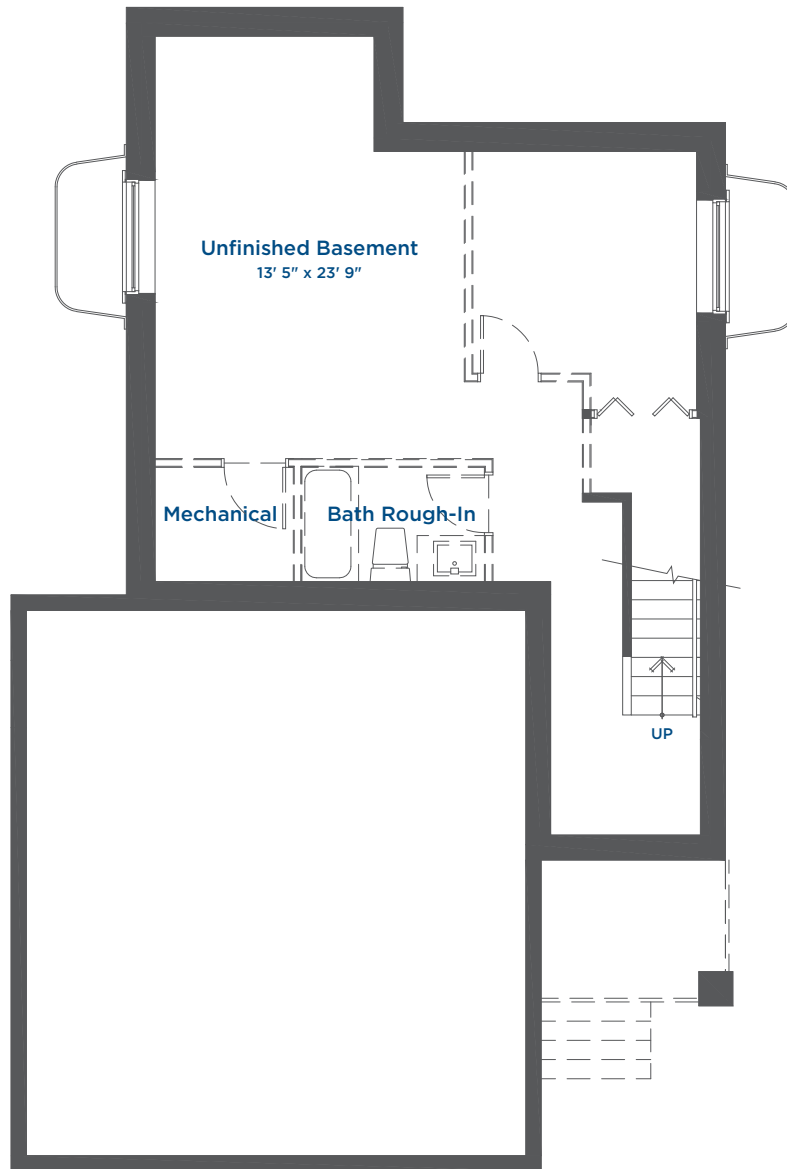

The Burke SINGLE FAMILY HOME

1467 SQ FT | 3 BEDROOMS | 2.5 BATHROOMS | BONUS ROOM

THE MEADOWS
AN ARBUTUS COMMUNITY

Upper Floor 782 Sq Ft

The Burke SINGLE FAMILY HOME

1467 SQ FT | 3 BEDROOMS | 2.5 BATHROOMS | BONUS ROOM

THE MEADOWS
AN ARBUTUS COMMUNITY

Main Floor 685 Sq Ft

The Burke SINGLE FAMILY HOME

1467 SQ FT | 3 BEDROOMS | 2.5 BATHROOMS | BONUS ROOM

THE MEADOWS
AN ARBUTUS COMMUNITY

Lower Floor 685 Sq Ft