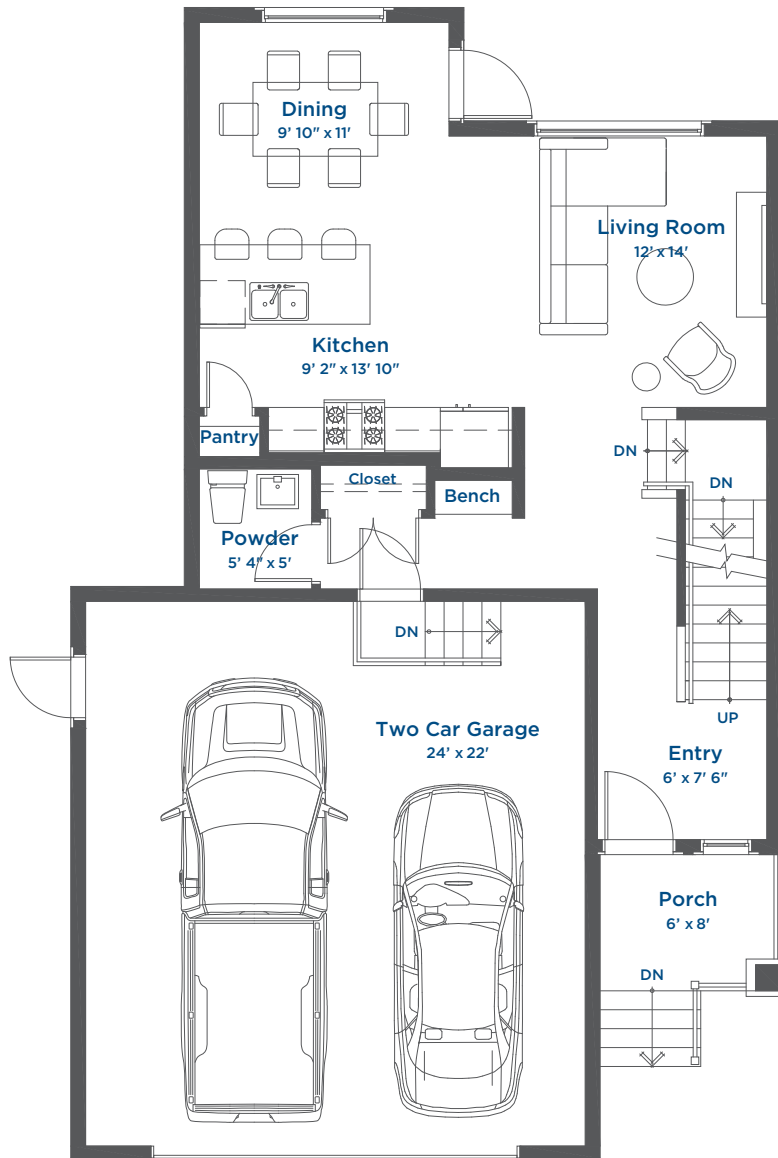

The Burke SINGLE FAMILY HOME

1467 SQ FT | 3 BEDROOMS | 2.5 BATHROOMS | BONUS ROOM

THE MEADOWS
AN ARBUTUS COMMUNITY

Upper Floor 782 Sq Ft

The Burke SINGLE FAMILY HOME

1467 SQ FT | 3 BEDROOMS | 2.5 BATHROOMS | BONUS ROOM

THE MEADOWS
AN ARBUTUS COMMUNITY

Main Floor 685 Sq Ft

The Burke SINGLE FAMILY HOME

1467 SQ FT | 3 BEDROOMS | 2.5 BATHROOMS | BONUS ROOM

THE MEADOWS
AN ARBUTUS COMMUNITY

Lower Floor 685 Sq Ft