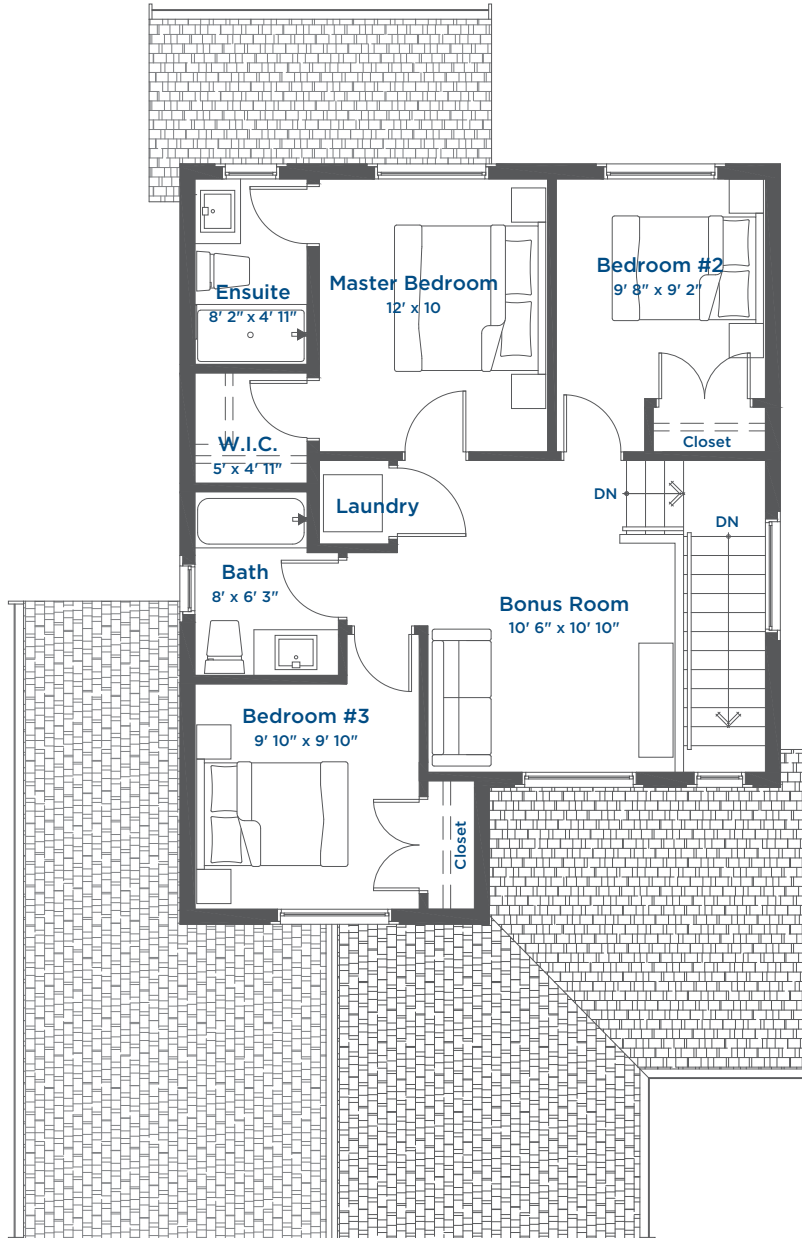

The Burke SINGLE FAMILY HOME

1467 SQ FT | 3 BEDROOMS | 2.5 BATHROOMS | BONUS ROOM

THE MEADOWS
AN ARBUTUS COMMUNITY

Upper Floor 782 Sq Ft

The Burke SINGLE FAMILY HOME

1467 SQ FT | 3 BEDROOMS | 2.5 BATHROOMS | BONUS ROOM

THE MEADOWS
AN ARBUTUS COMMUNITY

Main Floor 685 Sq Ft

The Burke SINGLE FAMILY HOME

1467 SQ FT | 3 BEDROOMS | 2.5 BATHROOMS | BONUS ROOM

THE MEADOWS
AN ARBUTUS COMMUNITY

Lower Floor 685 Sq Ft