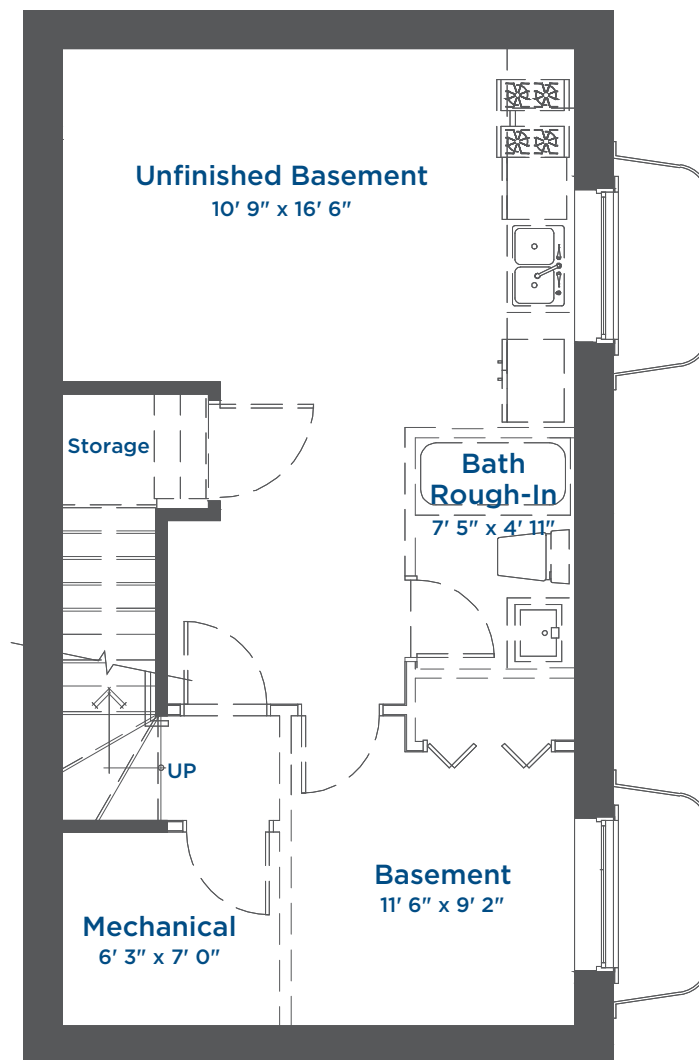

The Kent LANEWAY HOME

1292 SQ FT | 3 BEDROOMS | 2.5 BATHROOMS

THE MEADOWS
AN ARBUTUS COMMUNITY

Upper Floor 646 Sq Ft

The Kent LANEWAY HOME

1292 SQ FT | 3 BEDROOMS | 2.5 BATHROOMS

THE MEADOWS
AN ARBUTUS COMMUNITY

Main Floor 646 Sq Ft

The Kent LANEWAY HOME

1292 SQ FT | 3 BEDROOMS | 2.5 BATHROOMS

THE MEADOWS
AN ARBUTUS COMMUNITY

Lower Floor 646 Sq Ft