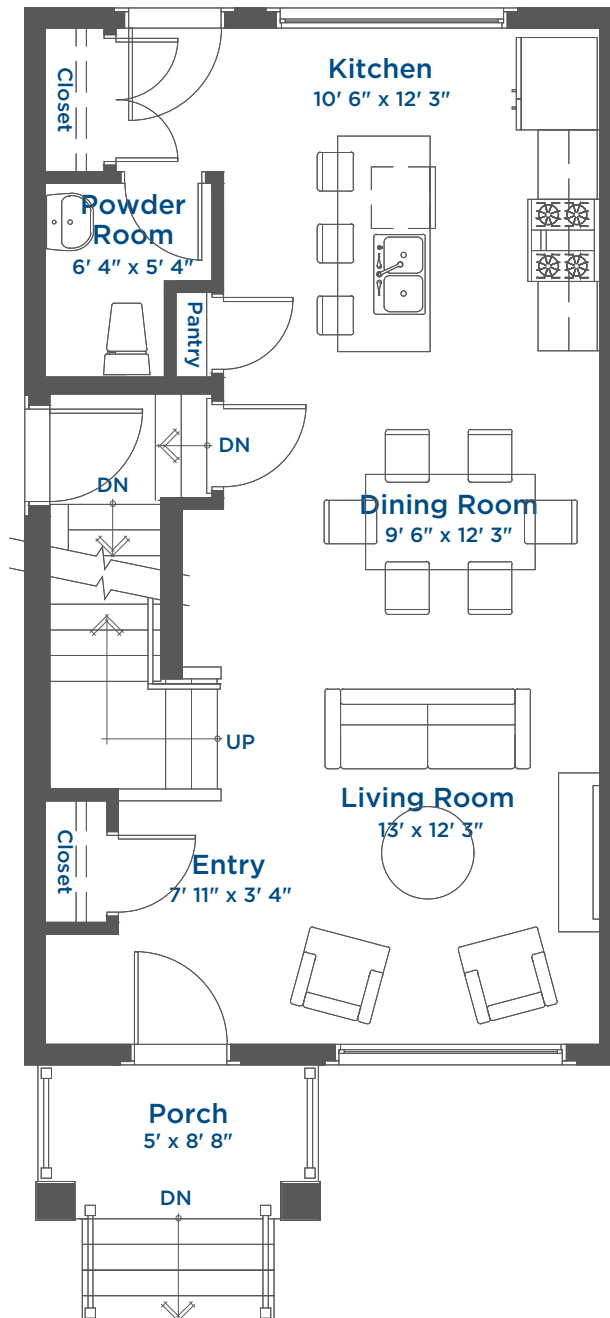

The Kent LANEWAY HOME

1292 SQ FT | 3 BEDROOMS | 2.5 BATHROOMS

THE MEADOWS
AN ARBUTUS COMMUNITY

Upper Floor 646 Sq Ft

The Kent LANEWAY HOME

1292 SQ FT | 3 BEDROOMS | 2.5 BATHROOMS

THE MEADOWS
AN ARBUTUS COMMUNITY

Main Floor 646 Sq Ft

The Kent LANEWAY HOME

1292 SQ FT | 3 BEDROOMS | 2.5 BATHROOMS

THE MEADOWS
AN ARBUTUS COMMUNITY

Lower Floor 646 Sq Ft