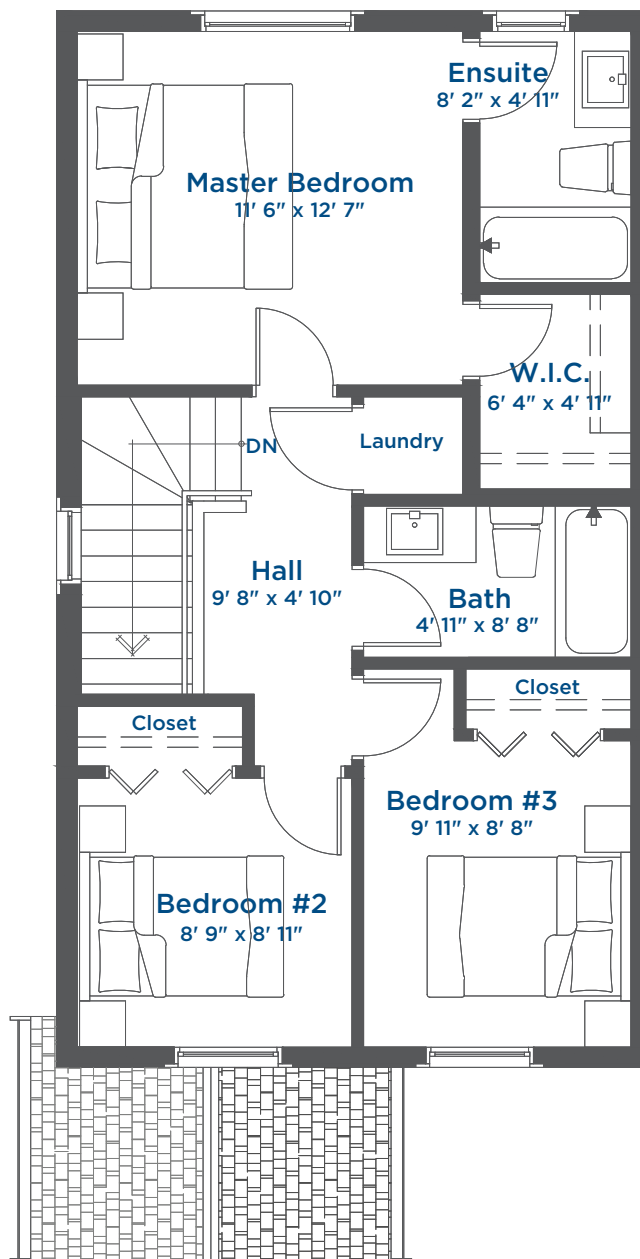

The Kent LANEWAY HOME

1292 SQ FT | 3 BEDROOMS | 2.5 BATHROOMS

THE MEADOWS
AN ARBUTUS COMMUNITY

Upper Floor 646 Sq Ft

The Kent LANEWAY HOME

1292 SQ FT | 3 BEDROOMS | 2.5 BATHROOMS

THE MEADOWS
AN ARBUTUS COMMUNITY

Main Floor 646 Sq Ft

The Kent LANEWAY HOME

1292 SQ FT | 3 BEDROOMS | 2.5 BATHROOMS

THE MEADOWS
AN ARBUTUS COMMUNITY

Lower Floor 646 Sq Ft