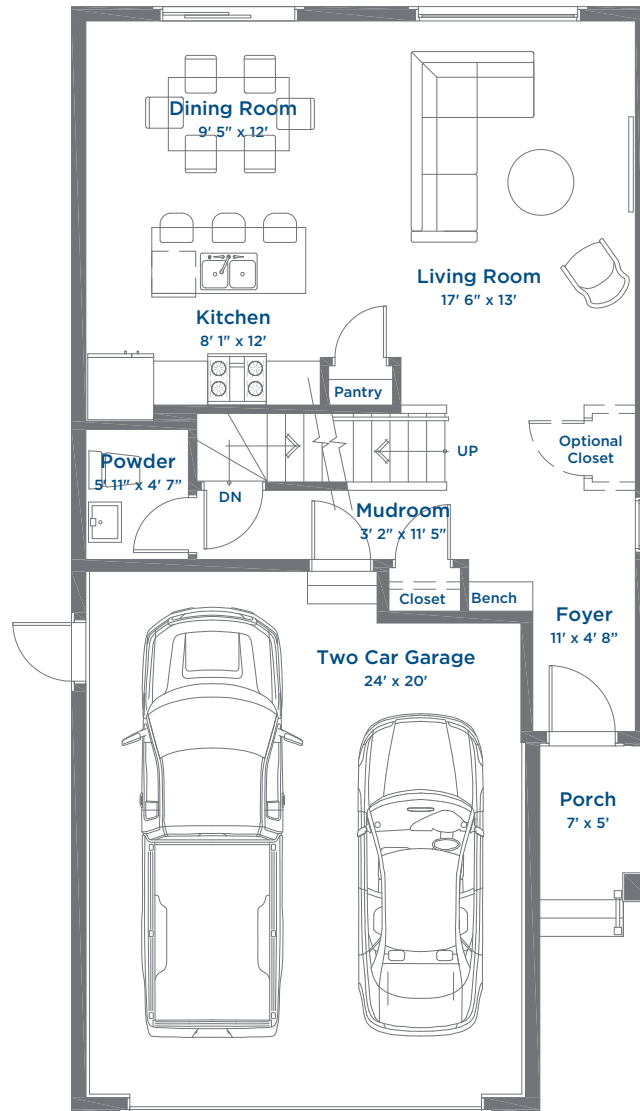

# The Charlotte SINGLE FAMILY HOME

1602 SQ FT | 3 BEDROOMS | 2.5 BATHROOMS | BONUS ROOM

THE MEADOWS  
AN ARBUTUS COMMUNITY

Lower Floor 707 Sq Ft

# The Charlotte SINGLE FAMILY HOME

1602 SQ FT | 3 BEDROOMS | 2.5 BATHROOMS | BONUS ROOM

THE MEADOWS  
AN ARBUTUS COMMUNITY

Main Floor 722 Sq Ft

# The Charlotte SINGLE FAMILY HOME

1602 SQ FT | 3 BEDROOMS | 2.5 BATHROOMS | BONUS ROOM

THE MEADOWS  
AN ARBUTUS COMMUNITY

Upper Floor 879 Sq Ft