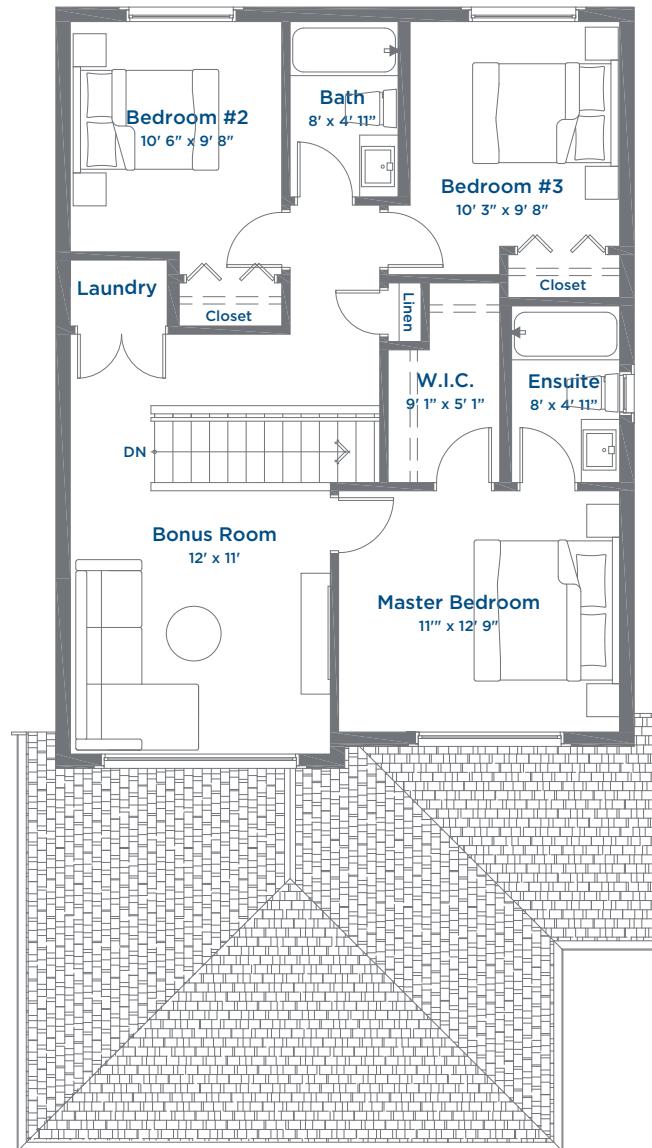

# The Charlotte SINGLE FAMILY HOME

1602 SQ FT | 3 BEDROOMS | 2.5 BATHROOMS | BONUS ROOM

THE MEADOWS  
AN ARBUTUS COMMUNITY

Lower Floor 707 Sq Ft

# The Charlotte SINGLE FAMILY HOME

1602 SQ FT | 3 BEDROOMS | 2.5 BATHROOMS | BONUS ROOM

THE MEADOWS  
AN ARBUTUS COMMUNITY

Main Floor 722 Sq Ft

# The Charlotte SINGLE FAMILY HOME

1602 SQ FT | 3 BEDROOMS | 2.5 BATHROOMS | BONUS ROOM

THE MEADOWS  
AN ARBUTUS COMMUNITY

Upper Floor 879 Sq Ft