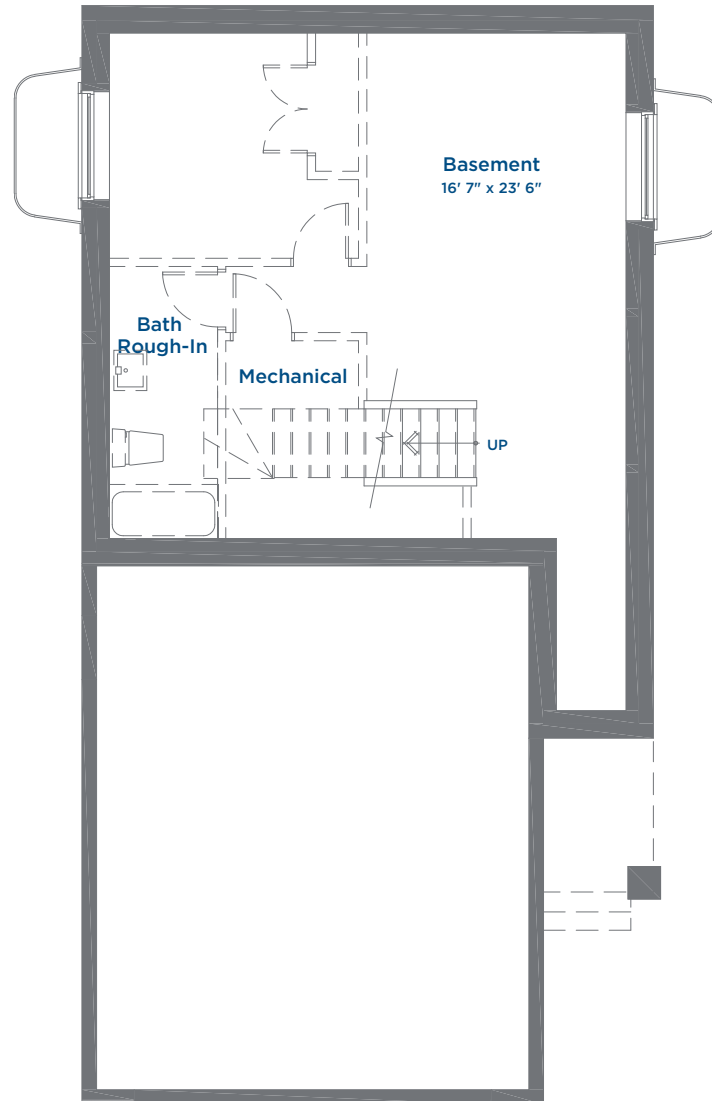

# The Charlotte SINGLE FAMILY HOME

1602 SQ FT | 3 BEDROOMS | 2.5 BATHROOMS | BONUS ROOM

THE MEADOWS  
AN ARBUTUS COMMUNITY

Lower Floor 707 Sq Ft

# The Charlotte SINGLE FAMILY HOME

1602 SQ FT | 3 BEDROOMS | 2.5 BATHROOMS | BONUS ROOM

THE MEADOWS  
AN ARBUTUS COMMUNITY

Main Floor 722 Sq Ft

# The Charlotte SINGLE FAMILY HOME

1602 SQ FT | 3 BEDROOMS | 2.5 BATHROOMS | BONUS ROOM

THE MEADOWS  
AN ARBUTUS COMMUNITY

Upper Floor 879 Sq Ft