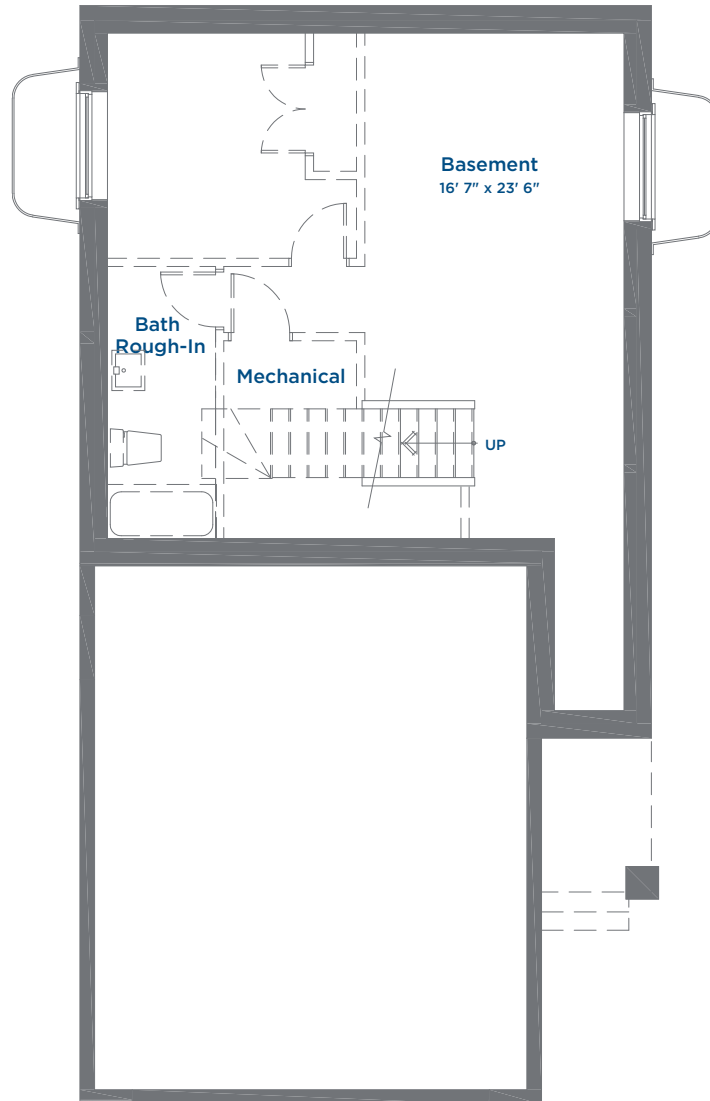

# The Charlotte SINGLE FAMILY HOME

1602 SQ FT | 3 BEDROOMS | 2.5 BATHROOMS | BONUS ROOM

THE MEADOWS  
AN ARBUTUS COMMUNITY

Lower Floor 707 Sq Ft

# The Charlotte SINGLE FAMILY HOME

1602 SQ FT | 3 BEDROOMS | 2.5 BATHROOMS | BONUS ROOM

THE MEADOWS  
AN ARBUTUS COMMUNITY

Main Floor 722 Sq Ft

# The Charlotte SINGLE FAMILY HOME

1602 SQ FT | 3 BEDROOMS | 2.5 BATHROOMS | BONUS ROOM

THE MEADOWS  
AN ARBUTUS COMMUNITY

Upper Floor 879 Sq Ft