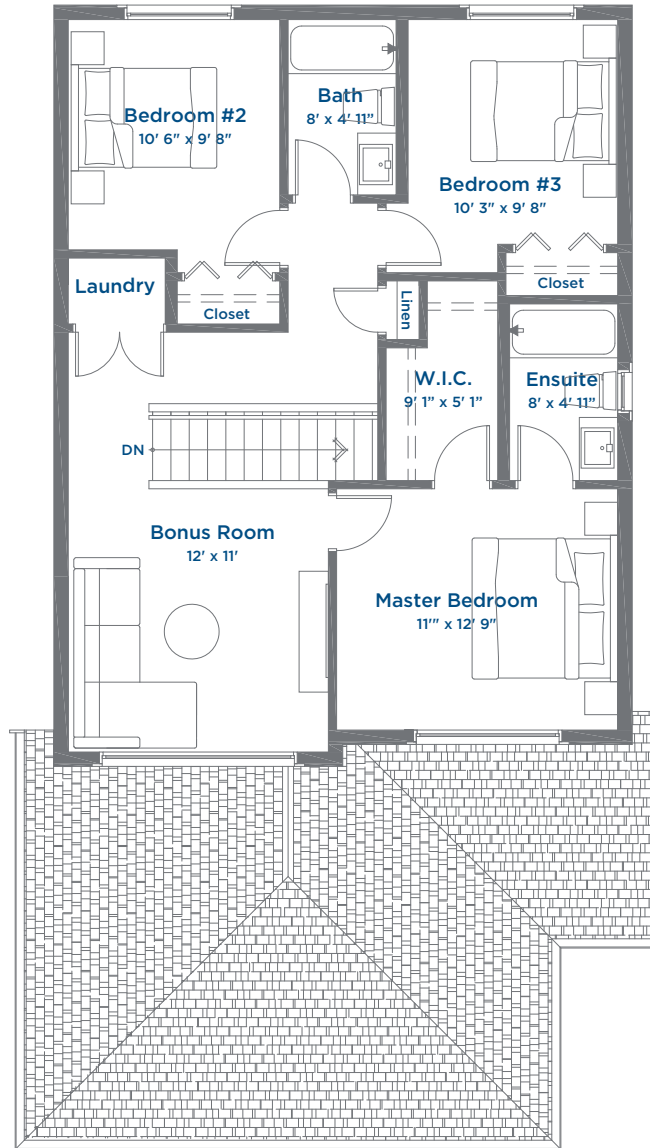

# The Charlotte SINGLE FAMILY HOME

1602 SQ FT | 3 BEDROOMS | 2.5 BATHROOMS | BONUS ROOM

THE MEADOWS  
AN ARBUTUS COMMUNITY

Lower Floor 707 Sq Ft

# The Charlotte SINGLE FAMILY HOME

1602 SQ FT | 3 BEDROOMS | 2.5 BATHROOMS | BONUS ROOM

THE MEADOWS  
AN ARBUTUS COMMUNITY

Main Floor 722 Sq Ft

# The Charlotte SINGLE FAMILY HOME

1602 SQ FT | 3 BEDROOMS | 2.5 BATHROOMS | BONUS ROOM

THE MEADOWS  
AN ARBUTUS COMMUNITY

Upper Floor 879 Sq Ft