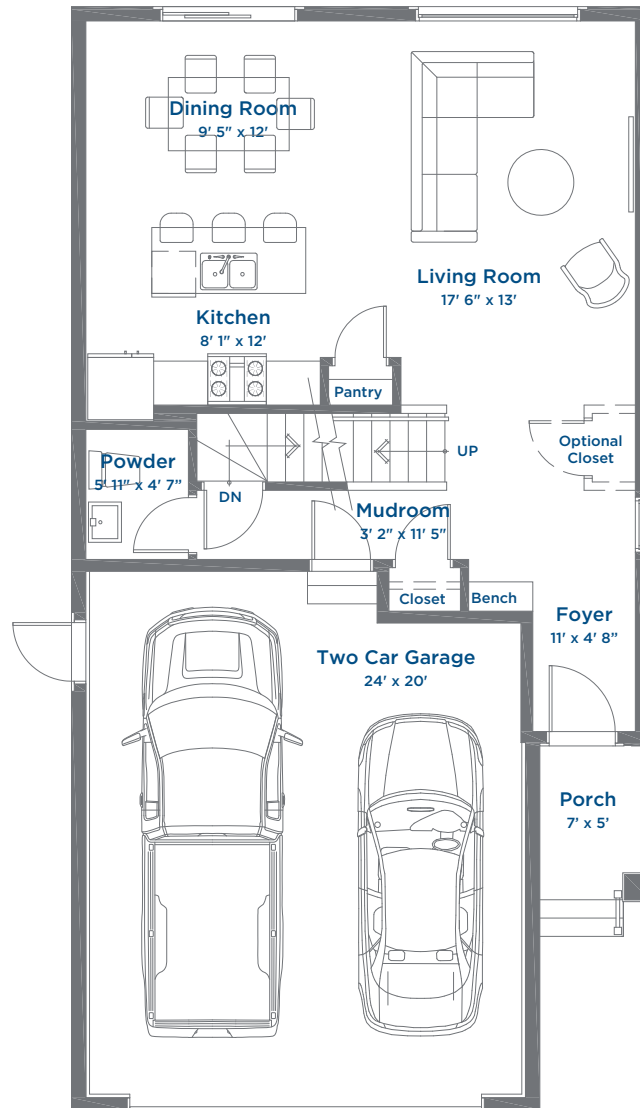

# The Charlotte SINGLE FAMILY HOME

1602 SQ FT | 3 BEDROOMS | 2.5 BATHROOMS | BONUS ROOM

THE MEADOWS  
AN ARBUTUS COMMUNITY

Lower Floor 707 Sq Ft

# The Charlotte SINGLE FAMILY HOME

1602 SQ FT | 3 BEDROOMS | 2.5 BATHROOMS | BONUS ROOM

THE MEADOWS  
AN ARBUTUS COMMUNITY

Main Floor 722 Sq Ft

# The Charlotte SINGLE FAMILY HOME

1602 SQ FT | 3 BEDROOMS | 2.5 BATHROOMS | BONUS ROOM

THE MEADOWS  
AN ARBUTUS COMMUNITY

Upper Floor 879 Sq Ft