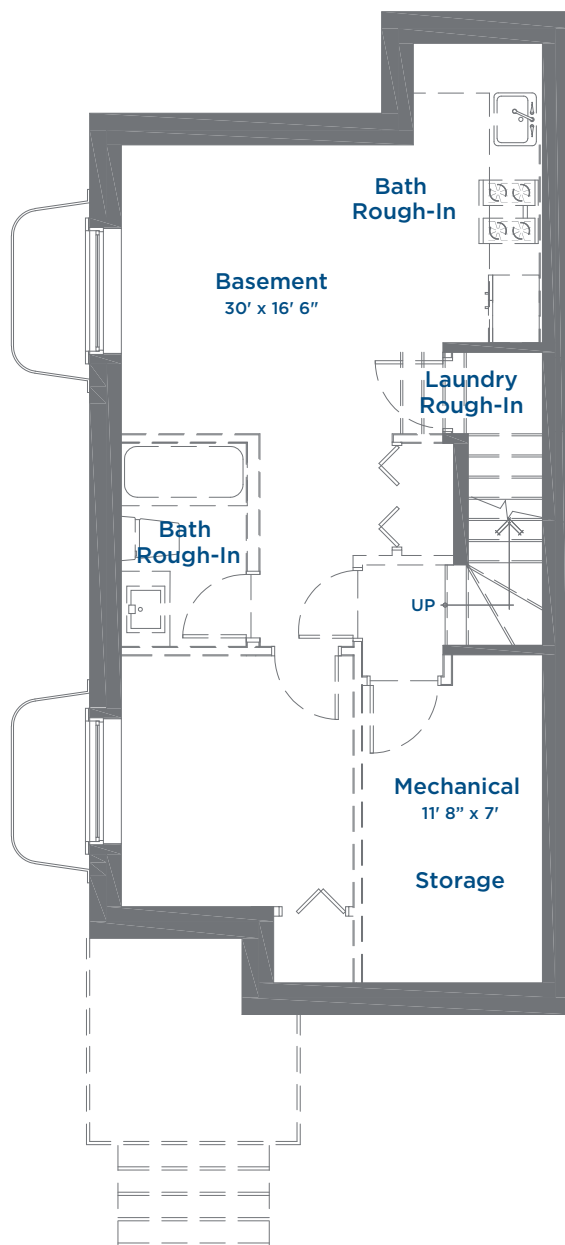

# The Jake LANEWAY HOME

1437 SQ FT | 3 BEDROOMS | 2.5 BATHROOMS | FLEX ROOM

THE MEADOWS  
AN ARBUTUS COMMUNITY

Lower Floor 686.5 Sq Ft

# The Jake LANEWAY HOME

1437 SQ FT | 3 BEDROOMS | 2.5 BATHROOMS | FLEX ROOM

THE MEADOWS  
AN ARBUTUS COMMUNITY

Main Floor 686.5 Sq Ft

# The Jake LANEWAY HOME

1437 SQ FT | 3 BEDROOMS | 2.5 BATHROOMS | FLEX ROOM

THE MEADOWS  
AN ARBUTUS COMMUNITY

Upper Floor 750.5 Sq Ft