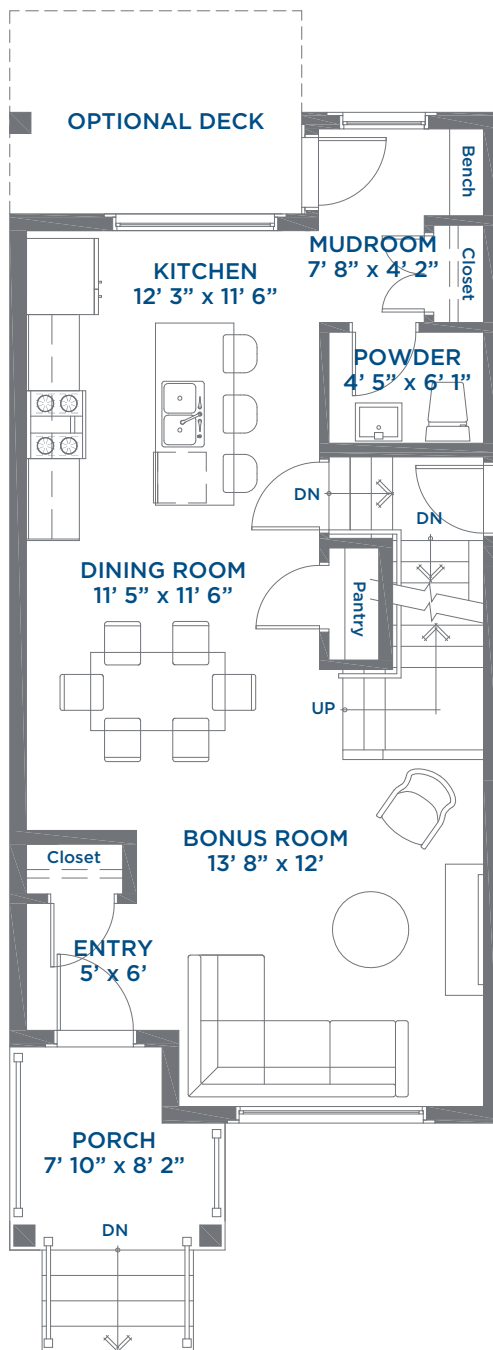

# The Jake LANEWAY HOME

1437 SQ FT | 3 BEDROOMS | 2.5 BATHROOMS | FLEX ROOM

THE MEADOWS  
AN ARBUTUS COMMUNITY

Lower Floor 686.5 Sq Ft

# The Jake LANEWAY HOME

1437 SQ FT | 3 BEDROOMS | 2.5 BATHROOMS | FLEX ROOM

THE MEADOWS  
AN ARBUTUS COMMUNITY

Main Floor 686.5 Sq Ft

# The Jake LANEWAY HOME

1437 SQ FT | 3 BEDROOMS | 2.5 BATHROOMS | FLEX ROOM

THE MEADOWS  
AN ARBUTUS COMMUNITY

Upper Floor 750.5 Sq Ft