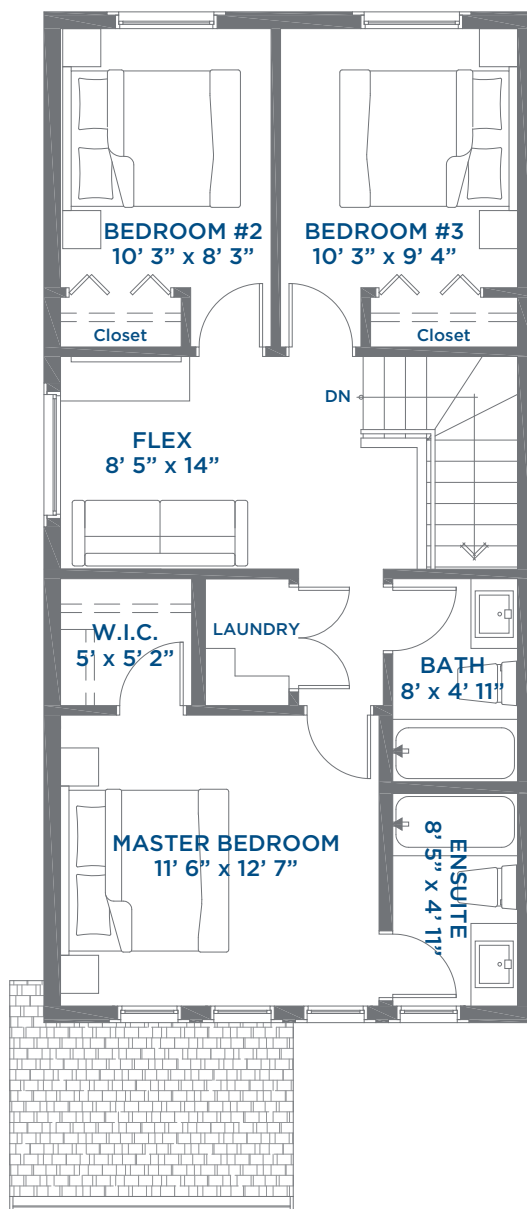

# The Jake LANEWAY HOME

1437 SQ FT | 3 BEDROOMS | 2.5 BATHROOMS | FLEX ROOM

THE MEADOWS  
AN ARBUTUS COMMUNITY

Lower Floor 686.5 Sq Ft

# The Jake LANEWAY HOME

1437 SQ FT | 3 BEDROOMS | 2.5 BATHROOMS | FLEX ROOM

THE MEADOWS  
AN ARBUTUS COMMUNITY

Main Floor 686.5 Sq Ft

# The Jake LANEWAY HOME

1437 SQ FT | 3 BEDROOMS | 2.5 BATHROOMS | FLEX ROOM

THE MEADOWS  
AN ARBUTUS COMMUNITY

Upper Floor 750.5 Sq Ft