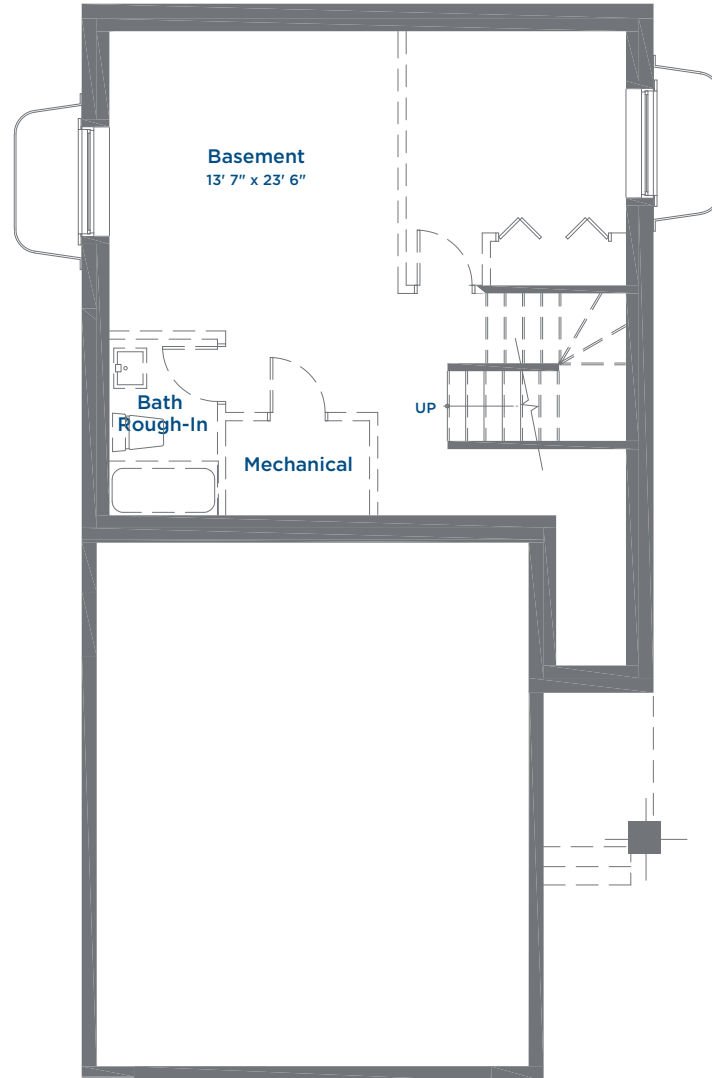

The Riley SINGLE FAMILY HOME

1550 SQ FT | 3 BEDROOMS | 2.5 BATHROOMS | BONUS ROOM

THE MEADOWS
AN ARBUTUS COMMUNITY

Lower Floor 675 Sq Ft

The Riley SINGLE FAMILY HOME

1550 SQ FT | 3 BEDROOMS | 2.5 BATHROOMS | BONUS ROOM

THE MEADOWS
AN ARBUTUS COMMUNITY

Main Floor 675 Sq Ft

The Riley SINGLE FAMILY HOME

1550 SQ FT | 3 BEDROOMS | 2.5 BATHROOMS | BONUS ROOM

THE MEADOWS
AN ARBUTUS COMMUNITY

Upper Floor 875 Sq Ft