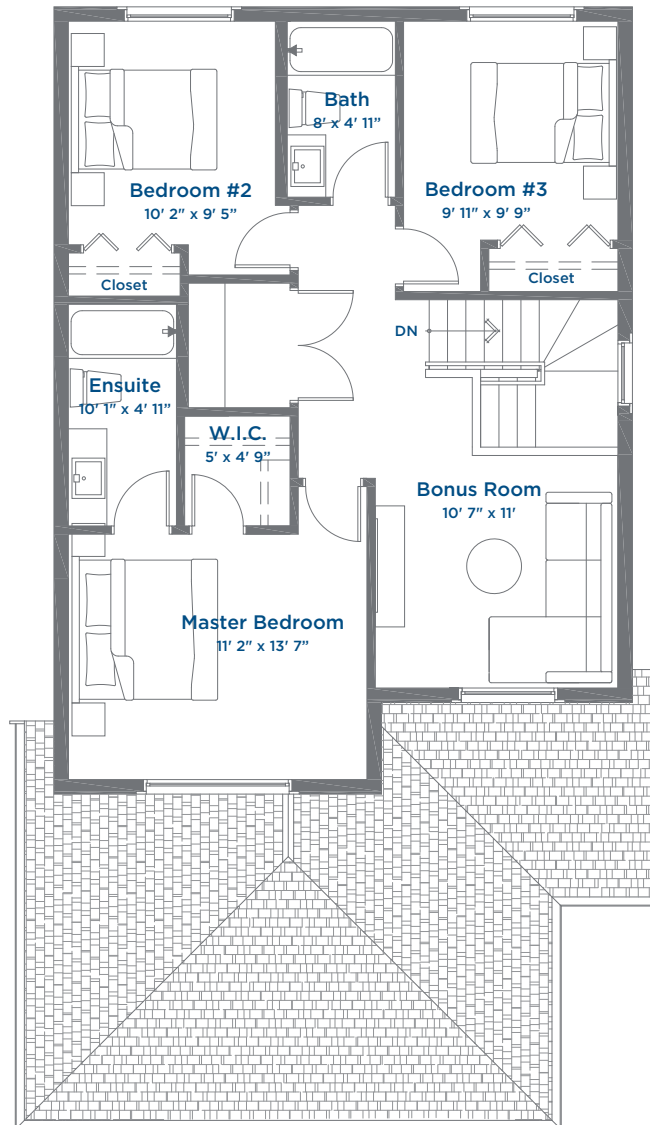

The Riley SINGLE FAMILY HOME

1550 SQ FT | 3 BEDROOMS | 2.5 BATHROOMS | BONUS ROOM

THE MEADOWS
AN ARBUTUS COMMUNITY

Lower Floor 675 Sq Ft

The Riley SINGLE FAMILY HOME

1550 SQ FT | 3 BEDROOMS | 2.5 BATHROOMS | BONUS ROOM

THE MEADOWS
AN ARBUTUS COMMUNITY

Main Floor 675 Sq Ft

The Riley SINGLE FAMILY HOME

1550 SQ FT | 3 BEDROOMS | 2.5 BATHROOMS | BONUS ROOM

THE MEADOWS
AN ARBUTUS COMMUNITY

Upper Floor 875 Sq Ft