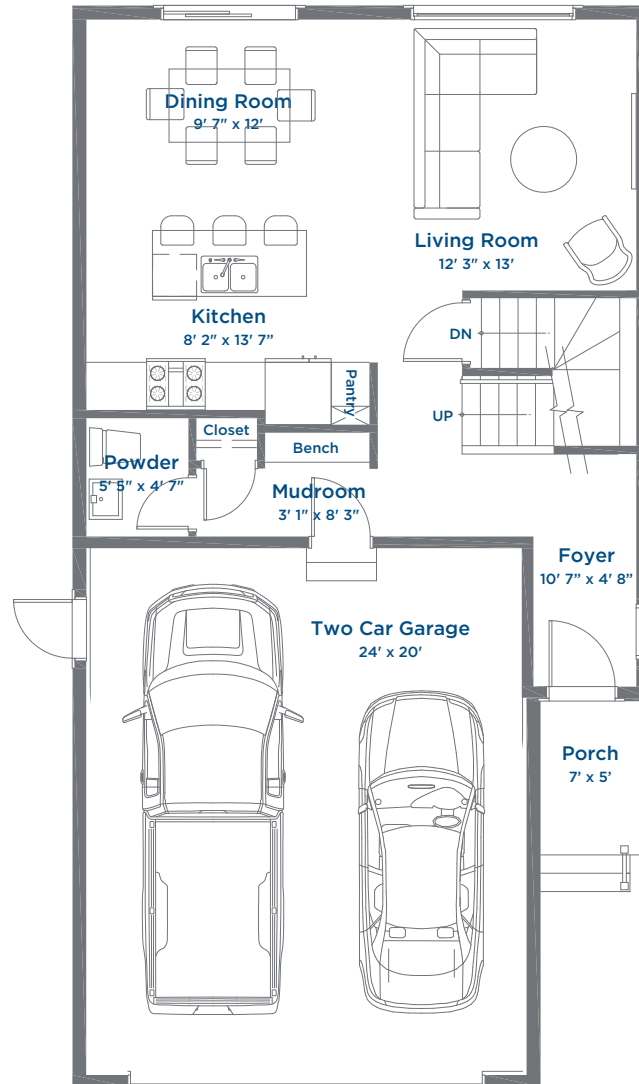

The Riley SINGLE FAMILY HOME

1550 SQ FT | 3 BEDROOMS | 2.5 BATHROOMS | BONUS ROOM

THE MEADOWS
AN ARBUTUS COMMUNITY

Lower Floor 675 Sq Ft

The Riley SINGLE FAMILY HOME

1550 SQ FT | 3 BEDROOMS | 2.5 BATHROOMS | BONUS ROOM

THE MEADOWS
AN ARBUTUS COMMUNITY

Main Floor 675 Sq Ft

The Riley SINGLE FAMILY HOME

1550 SQ FT | 3 BEDROOMS | 2.5 BATHROOMS | BONUS ROOM

THE MEADOWS
AN ARBUTUS COMMUNITY

Upper Floor 875 Sq Ft