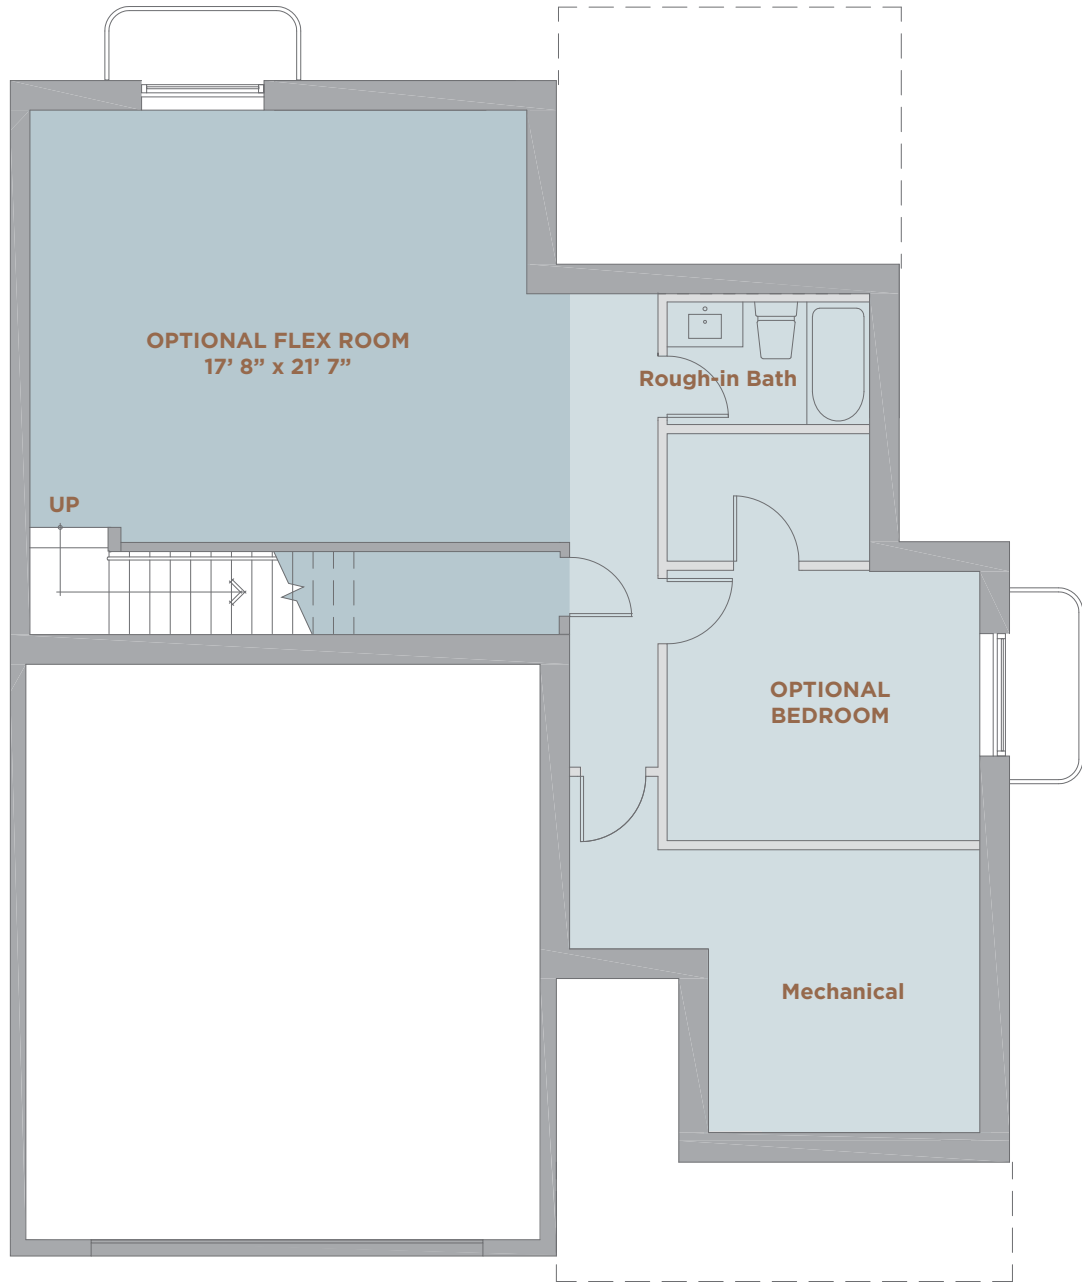

**MAIN FLOOR 1,121 SQ. FT.**

- INCLUDED
- OPTION 1 / Flex Room
- OPTION 2 / Flex Room, Bedroom & Bathroom

**LOWER FLOOR 1,121 SQ. FT.**