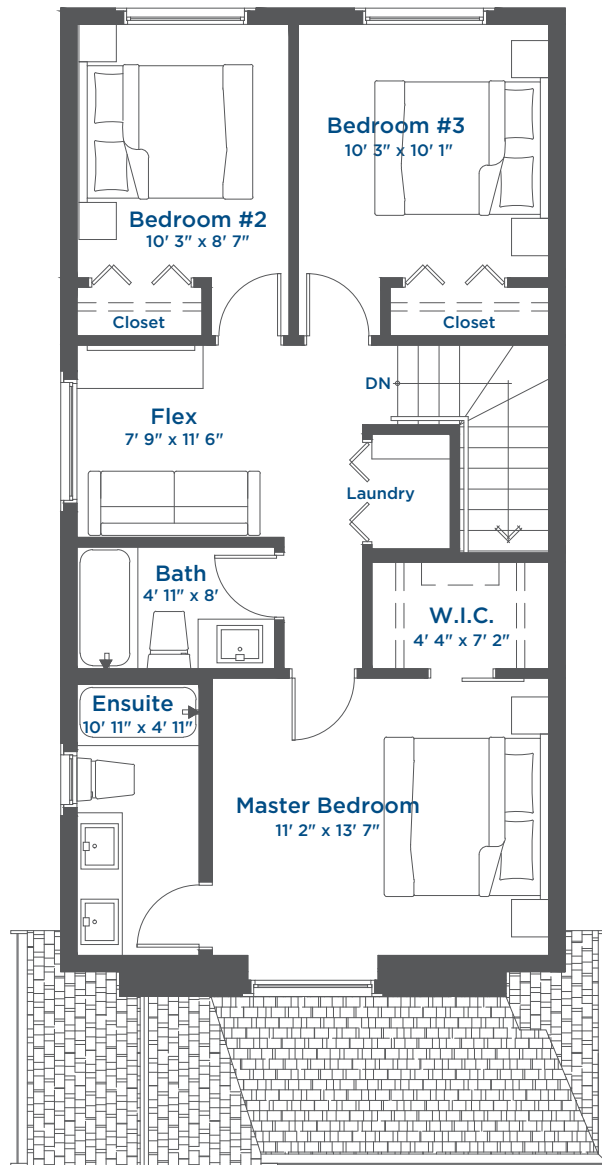

The Audrey LANEWAY HOME

THE MEADOWS
AN ARBUTUS COMMUNITY

1478 SQ FT | 3 BEDROOMS | 2.5 BATHROOMS | FLEX ROOM

Upper Floor 776 Sq Ft

The Audrey LANEWAY HOME

1478 SQ FT | 3 BEDROOMS | 2.5 BATHROOMS | FLEX ROOM

THE MEADOWS
AN ARBUTUS COMMUNITY

Main Floor 702 Sq Ft

The Audrey LANEWAY HOME

1478 SQ FT | 3 BEDROOMS | 2.5 BATHROOMS | FLEX ROOM

THE MEADOWS
AN ARBUTUS COMMUNITY

Lower Floor 702 Sq Ft