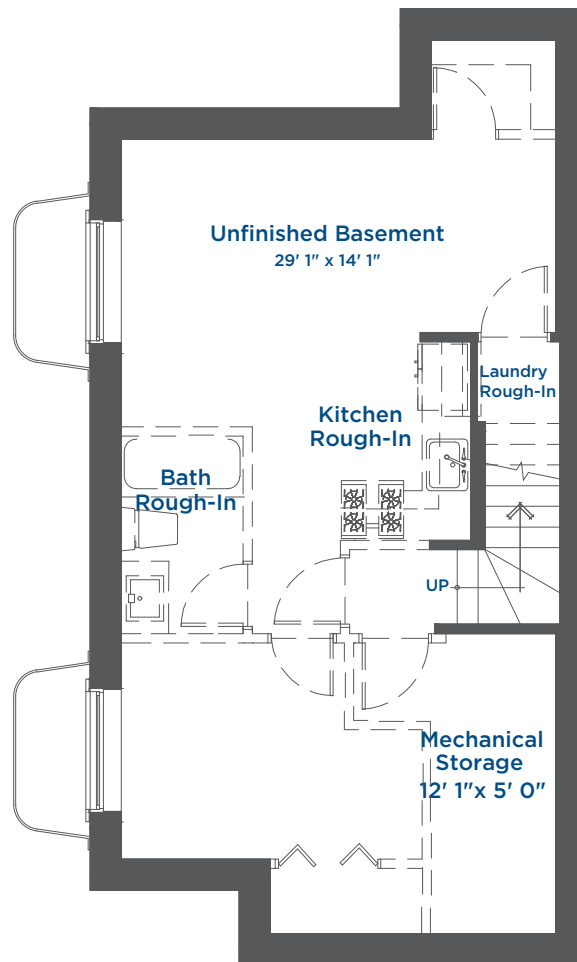

The Audrey LANEWAY HOME

THE MEADOWS
AN ARBUTUS COMMUNITY

1478 SQ FT | 3 BEDROOMS | 2.5 BATHROOMS | FLEX ROOM

Upper Floor 776 Sq Ft

The Audrey LANEWAY HOME

1478 SQ FT | 3 BEDROOMS | 2.5 BATHROOMS | FLEX ROOM

THE MEADOWS
AN ARBUTUS COMMUNITY

Main Floor 702 Sq Ft

The Audrey LANEWAY HOME

1478 SQ FT | 3 BEDROOMS | 2.5 BATHROOMS | FLEX ROOM

THE MEADOWS
AN ARBUTUS COMMUNITY

Lower Floor 702 Sq Ft