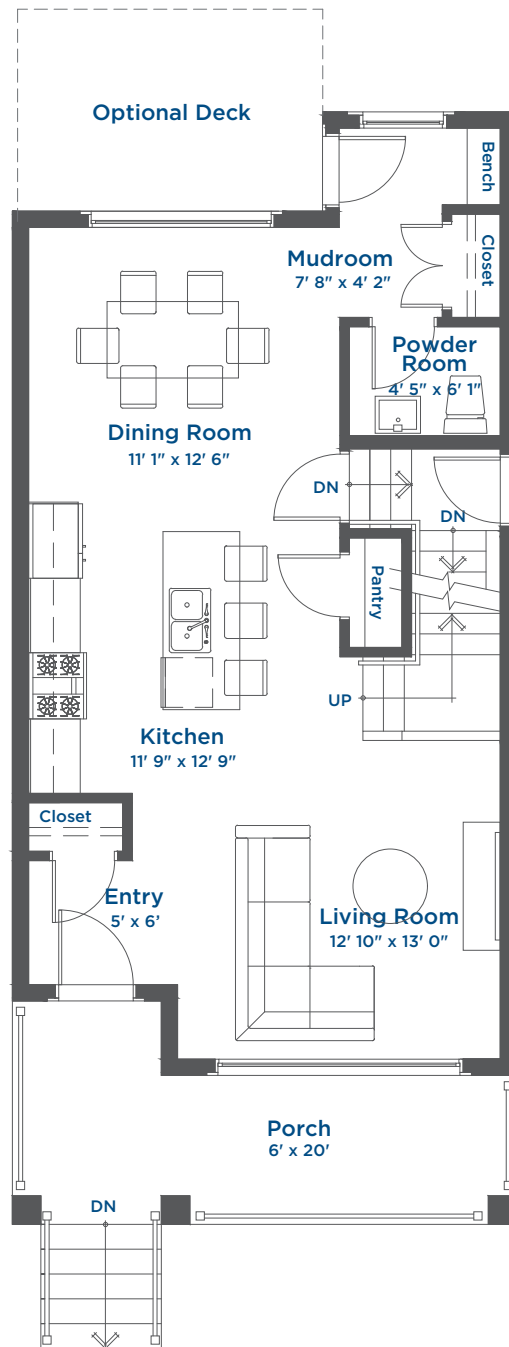

The Audrey LANEWAY HOME

THE MEADOWS
AN ARBUTUS COMMUNITY

1478 SQ FT | 3 BEDROOMS | 2.5 BATHROOMS | FLEX ROOM

Upper Floor 776 Sq Ft

The Audrey LANEWAY HOME

1478 SQ FT | 3 BEDROOMS | 2.5 BATHROOMS | FLEX ROOM

THE MEADOWS
AN ARBUTUS COMMUNITY

Main Floor 702 Sq Ft

The Audrey LANEWAY HOME

1478 SQ FT | 3 BEDROOMS | 2.5 BATHROOMS | FLEX ROOM

THE MEADOWS
AN ARBUTUS COMMUNITY

Lower Floor 702 Sq Ft