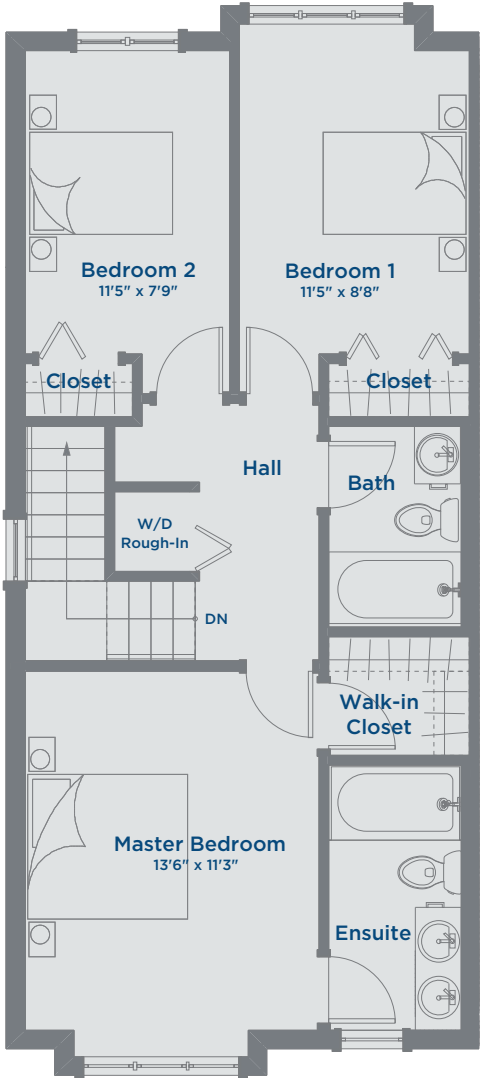

Floorplan A

HARVEST TOWNHOMES

1623 SQ FT | 3 LEVELS | 3 BEDROOMS & DEN - 3 BATHROOMS

THE MEADOWS
AN ARBUTUS COMMUNITY

Lower Floor 257 Sq Ft

Floorplan A

HARVEST TOWNHOMES

1623 SQ FT | 3 LEVELS | 3 BEDROOMS & DEN - 3 BATHROOMS

Main Floor 679 Sq Ft

Floorplan A

HARVEST TOWNHOMES

1623 SQ FT | 3 LEVELS | 3 BEDROOMS & DEN - 3 BATHROOMS

Upper Floor 687 Sq Ft