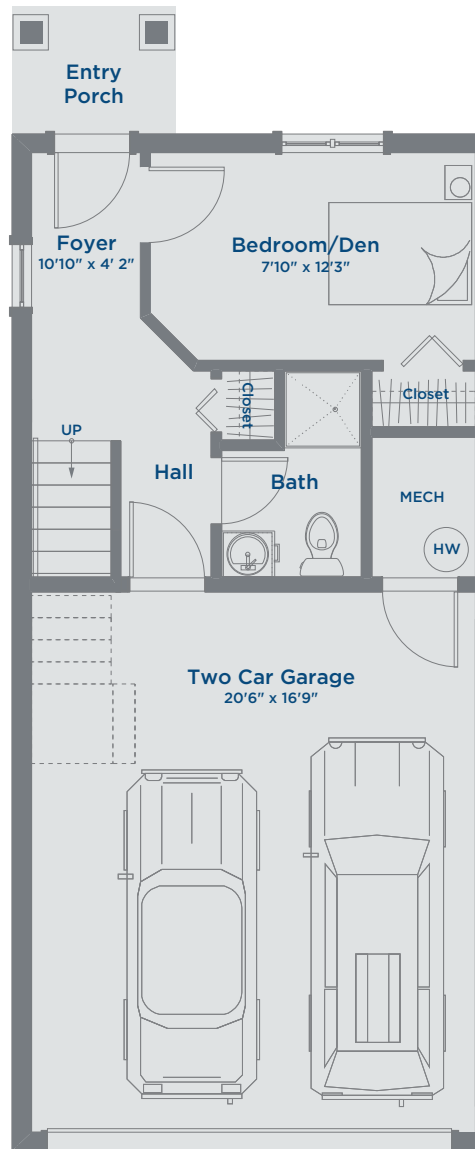

Floorplan A

HARVEST TOWNHOMES

1623 SQ FT | 3 LEVELS | 3 BEDROOMS & DEN - 3 BATHROOMS

THE MEADOWS
AN ARBUTUS COMMUNITY

Lower Floor 257 Sq Ft

Floorplan A

HARVEST TOWNHOMES

1623 SQ FT | 3 LEVELS | 3 BEDROOMS & DEN - 3 BATHROOMS

Main Floor 679 Sq Ft

Floorplan A

HARVEST TOWNHOMES

1623 SQ FT | 3 LEVELS | 3 BEDROOMS & DEN - 3 BATHROOMS

Upper Floor 687 Sq Ft