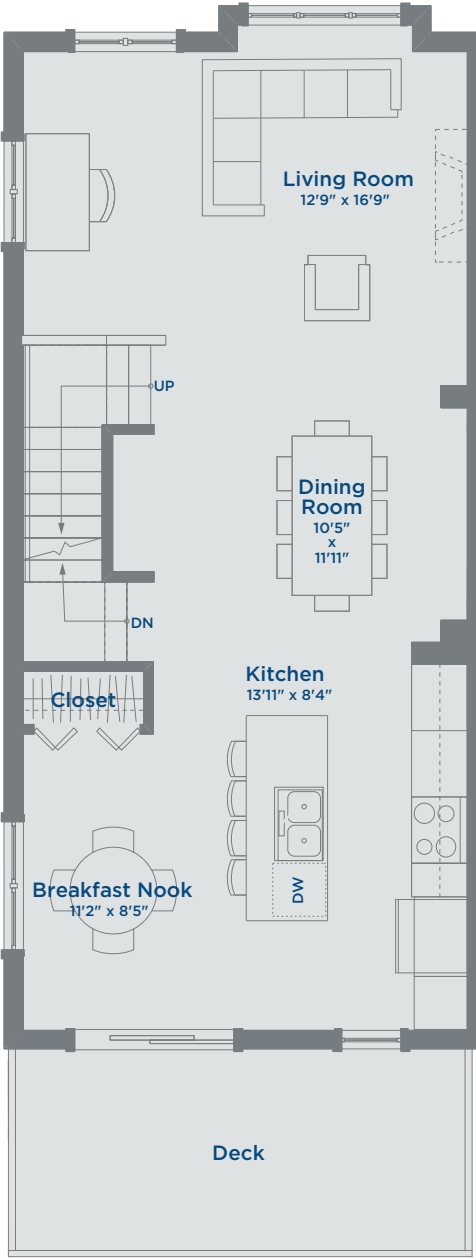

Floorplan A

HARVEST TOWNHOMES

1623 SQ FT | 3 LEVELS | 3 BEDROOMS & DEN - 3 BATHROOMS

THE MEADOWS
AN ARBUTUS COMMUNITY

Lower Floor 257 Sq Ft

Floorplan A

HARVEST TOWNHOMES

1623 SQ FT | 3 LEVELS | 3 BEDROOMS & DEN - 3 BATHROOMS

Main Floor 679 Sq Ft

Floorplan A

HARVEST TOWNHOMES

1623 SQ FT | 3 LEVELS | 3 BEDROOMS & DEN - 3 BATHROOMS

Upper Floor 687 Sq Ft