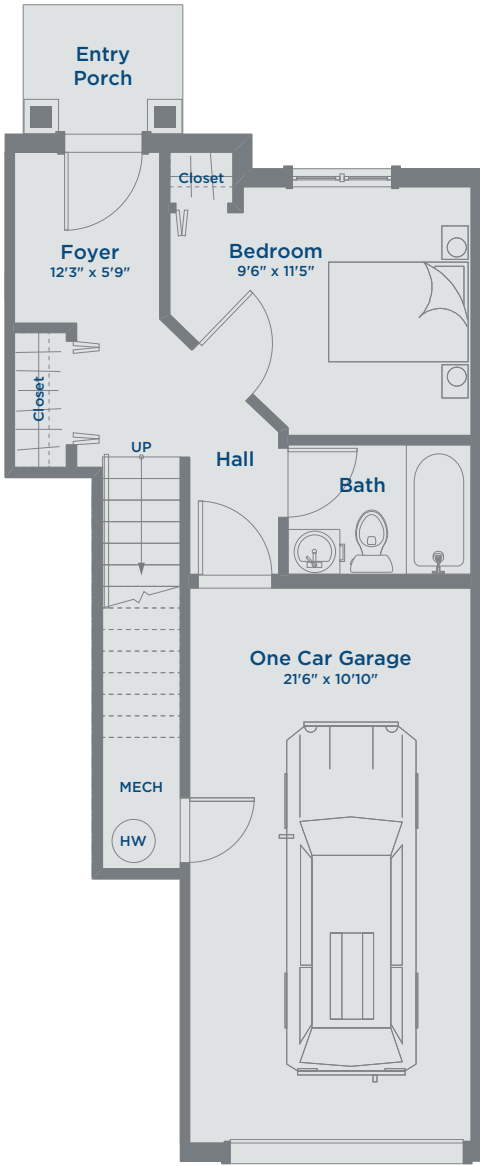

# Floorplan B

## HARVEST TOWNHOMES

1459 SQ FT | 3 LEVELS | 4 BEDROOMS - 2 BATHROOMS

THE MEADOWS  
AN ARBUTUS COMMUNITY

Lower Floor 276 Sq Ft