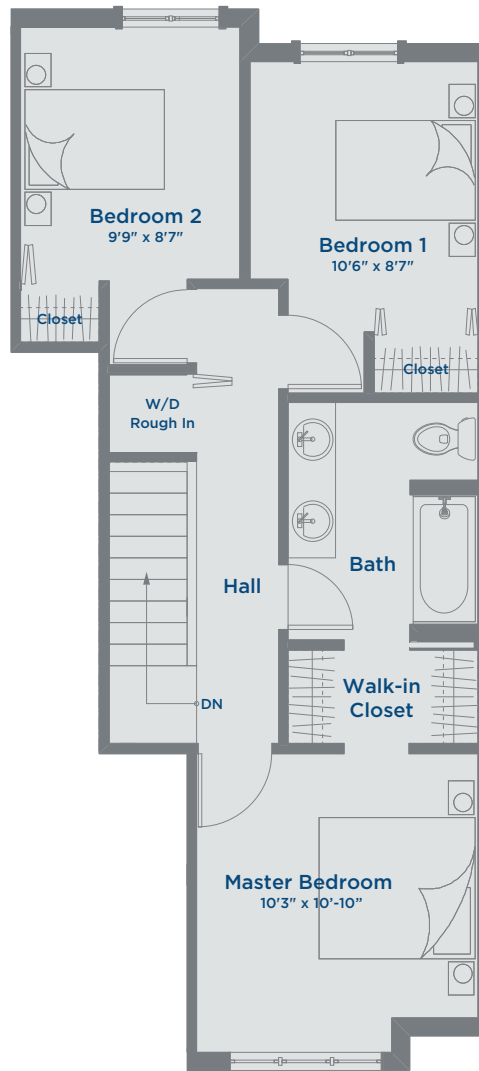

Main Floor 586 Sq Ft

Floorplan B

HARVEST TOWNHOMES

1459 SQ FT | 3 LEVELS | 4 BEDROOMS - 2 BATHROOMS

THE MEADOWS
AN ARBUTUS COMMUNITY

Upper Floor 597 Sq Ft