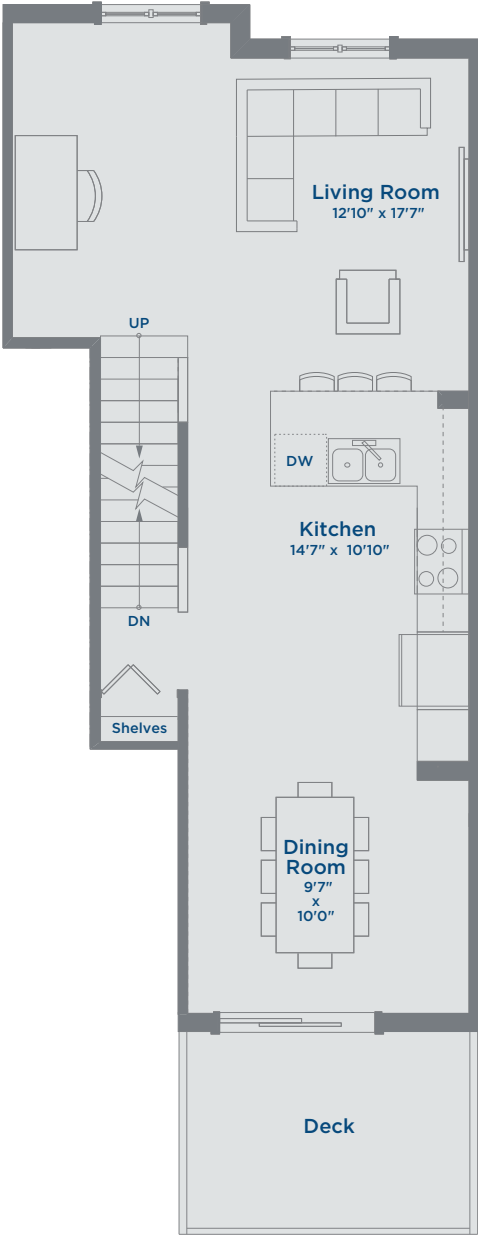

Lower Floor 276 Sq Ft

Floorplan B

HARVEST TOWNHOMES

1459 SQ FT | 3 LEVELS | 4 BEDROOMS - 2 BATHROOMS

THE MEADOWS
AN ARBUTUS COMMUNITY