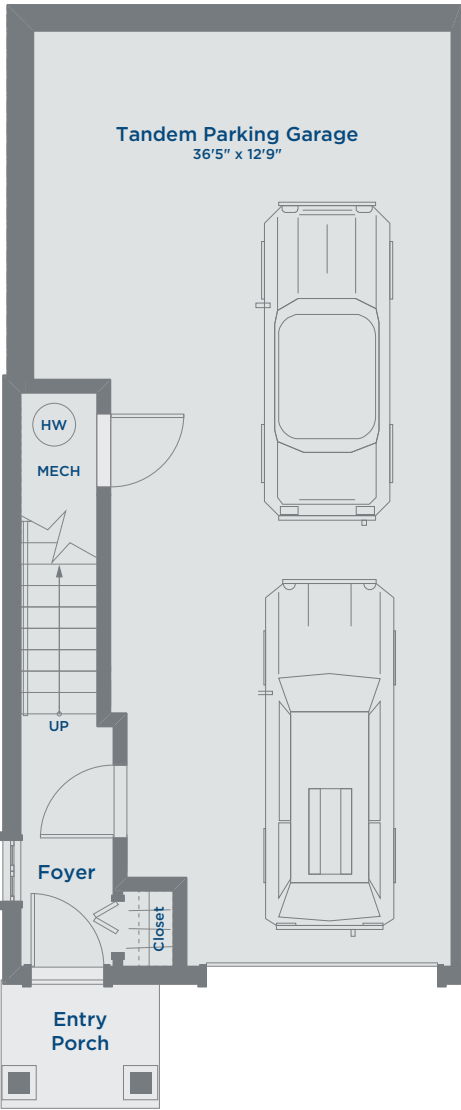

Floorplan E

HARVEST TOWNHOMES

1423 SQ FT | 3 LEVELS | 3 BEDROOMS - 2.5 BATHROOMS

THE MEADOWS
AN ARBUTUS COMMUNITY

Lower Floor 58 Sq Ft

Floorplan E

HARVEST TOWNHOMES

1423 SQ FT | 3 LEVELS | 3 BEDROOMS - 2.5 BATHROOMS

THE MEADOWS
AN ARBUTUS COMMUNITY

Main Floor 679 Sq Ft

Floorplan E

HARVEST TOWNHOMES

1423 SQ FT | 3 LEVELS | 3 BEDROOMS - 2.5 BATHROOMS

THE MEADOWS
AN ARBUTUS COMMUNITY

Upper Floor 687 Sq Ft