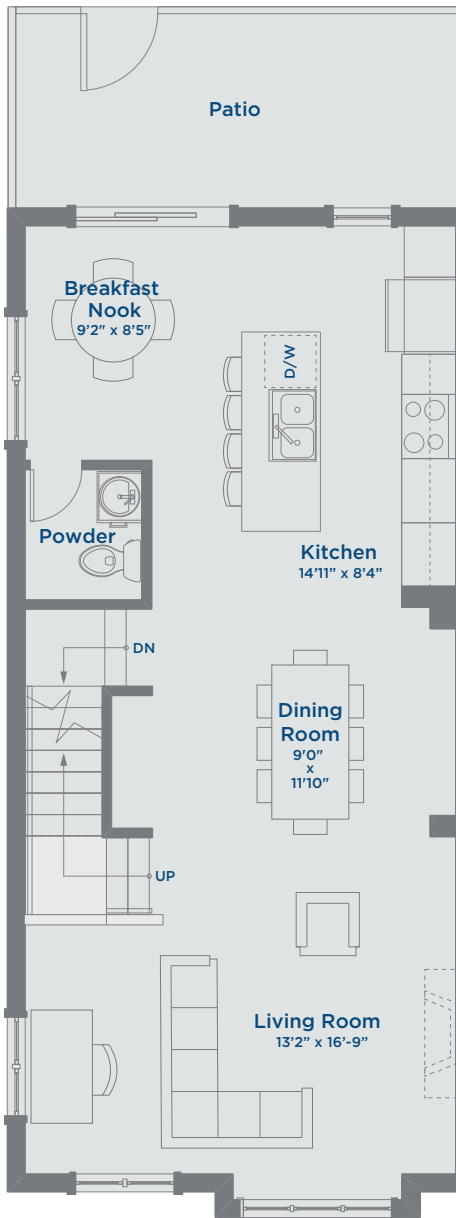

Floorplan E

HARVEST TOWNHOMES

1423 SQ FT | 3 LEVELS | 3 BEDROOMS - 2.5 BATHROOMS

THE MEADOWS
AN ARBUTUS COMMUNITY

Lower Floor 58 Sq Ft

Floorplan E

HARVEST TOWNHOMES

1423 SQ FT | 3 LEVELS | 3 BEDROOMS - 2.5 BATHROOMS

THE MEADOWS
AN ARBUTUS COMMUNITY

Main Floor 679 Sq Ft

Floorplan E

HARVEST TOWNHOMES

1423 SQ FT | 3 LEVELS | 3 BEDROOMS - 2.5 BATHROOMS

THE MEADOWS
AN ARBUTUS COMMUNITY

Upper Floor 687 Sq Ft