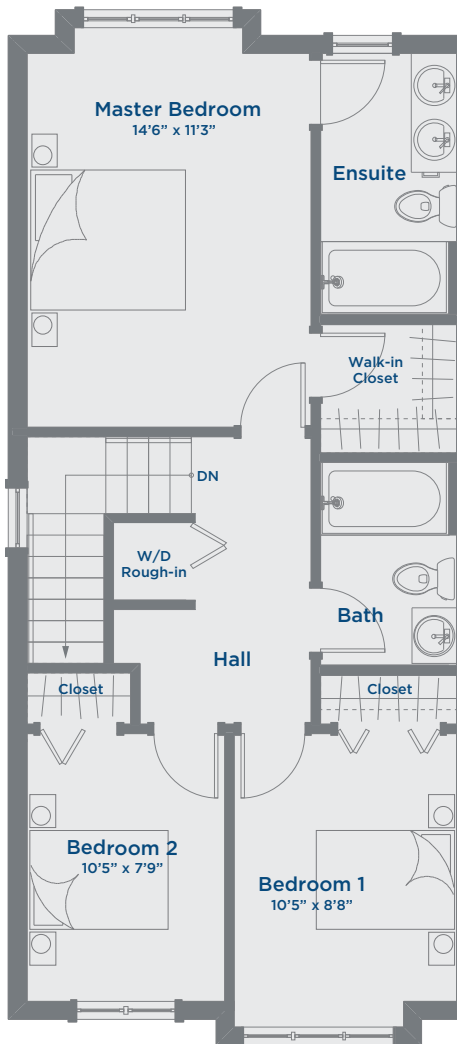

Floorplan E

HARVEST TOWNHOMES

1423 SQ FT | 3 LEVELS | 3 BEDROOMS - 2.5 BATHROOMS

THE MEADOWS
AN ARBUTUS COMMUNITY

Lower Floor 58 Sq Ft

Floorplan E

HARVEST TOWNHOMES

1423 SQ FT | 3 LEVELS | 3 BEDROOMS - 2.5 BATHROOMS

THE MEADOWS
AN ARBUTUS COMMUNITY

Main Floor 679 Sq Ft

Floorplan E

HARVEST TOWNHOMES

1423 SQ FT | 3 LEVELS | 3 BEDROOMS - 2.5 BATHROOMS

THE MEADOWS
AN ARBUTUS COMMUNITY

Upper Floor 687 Sq Ft